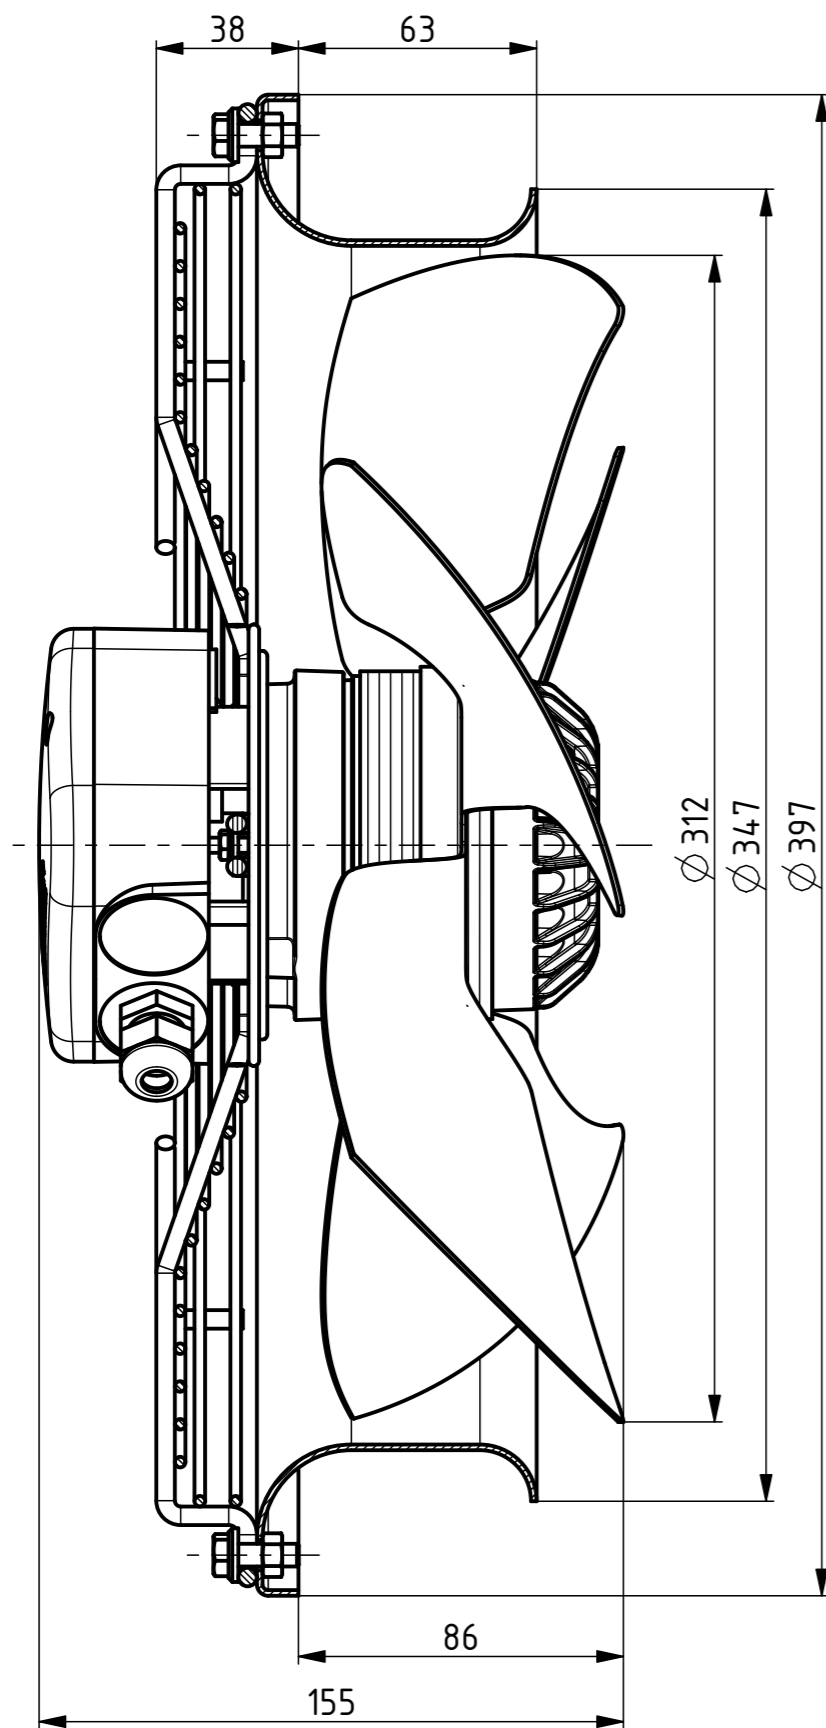

AIRFLOW
DIRECTION

Weight: 4,5kg

HOMM MADE IN SLOVENIA **CE** DATE
R09P-3130HA-4M-3509 0309-4-1015
1~230V 50/60Hz 90/120W 0,40/0,55A 1350/1500RPM
MAX.AMB.70/60° C IP54 INS.CL.155 C=3pF/450V
TH.PROT.