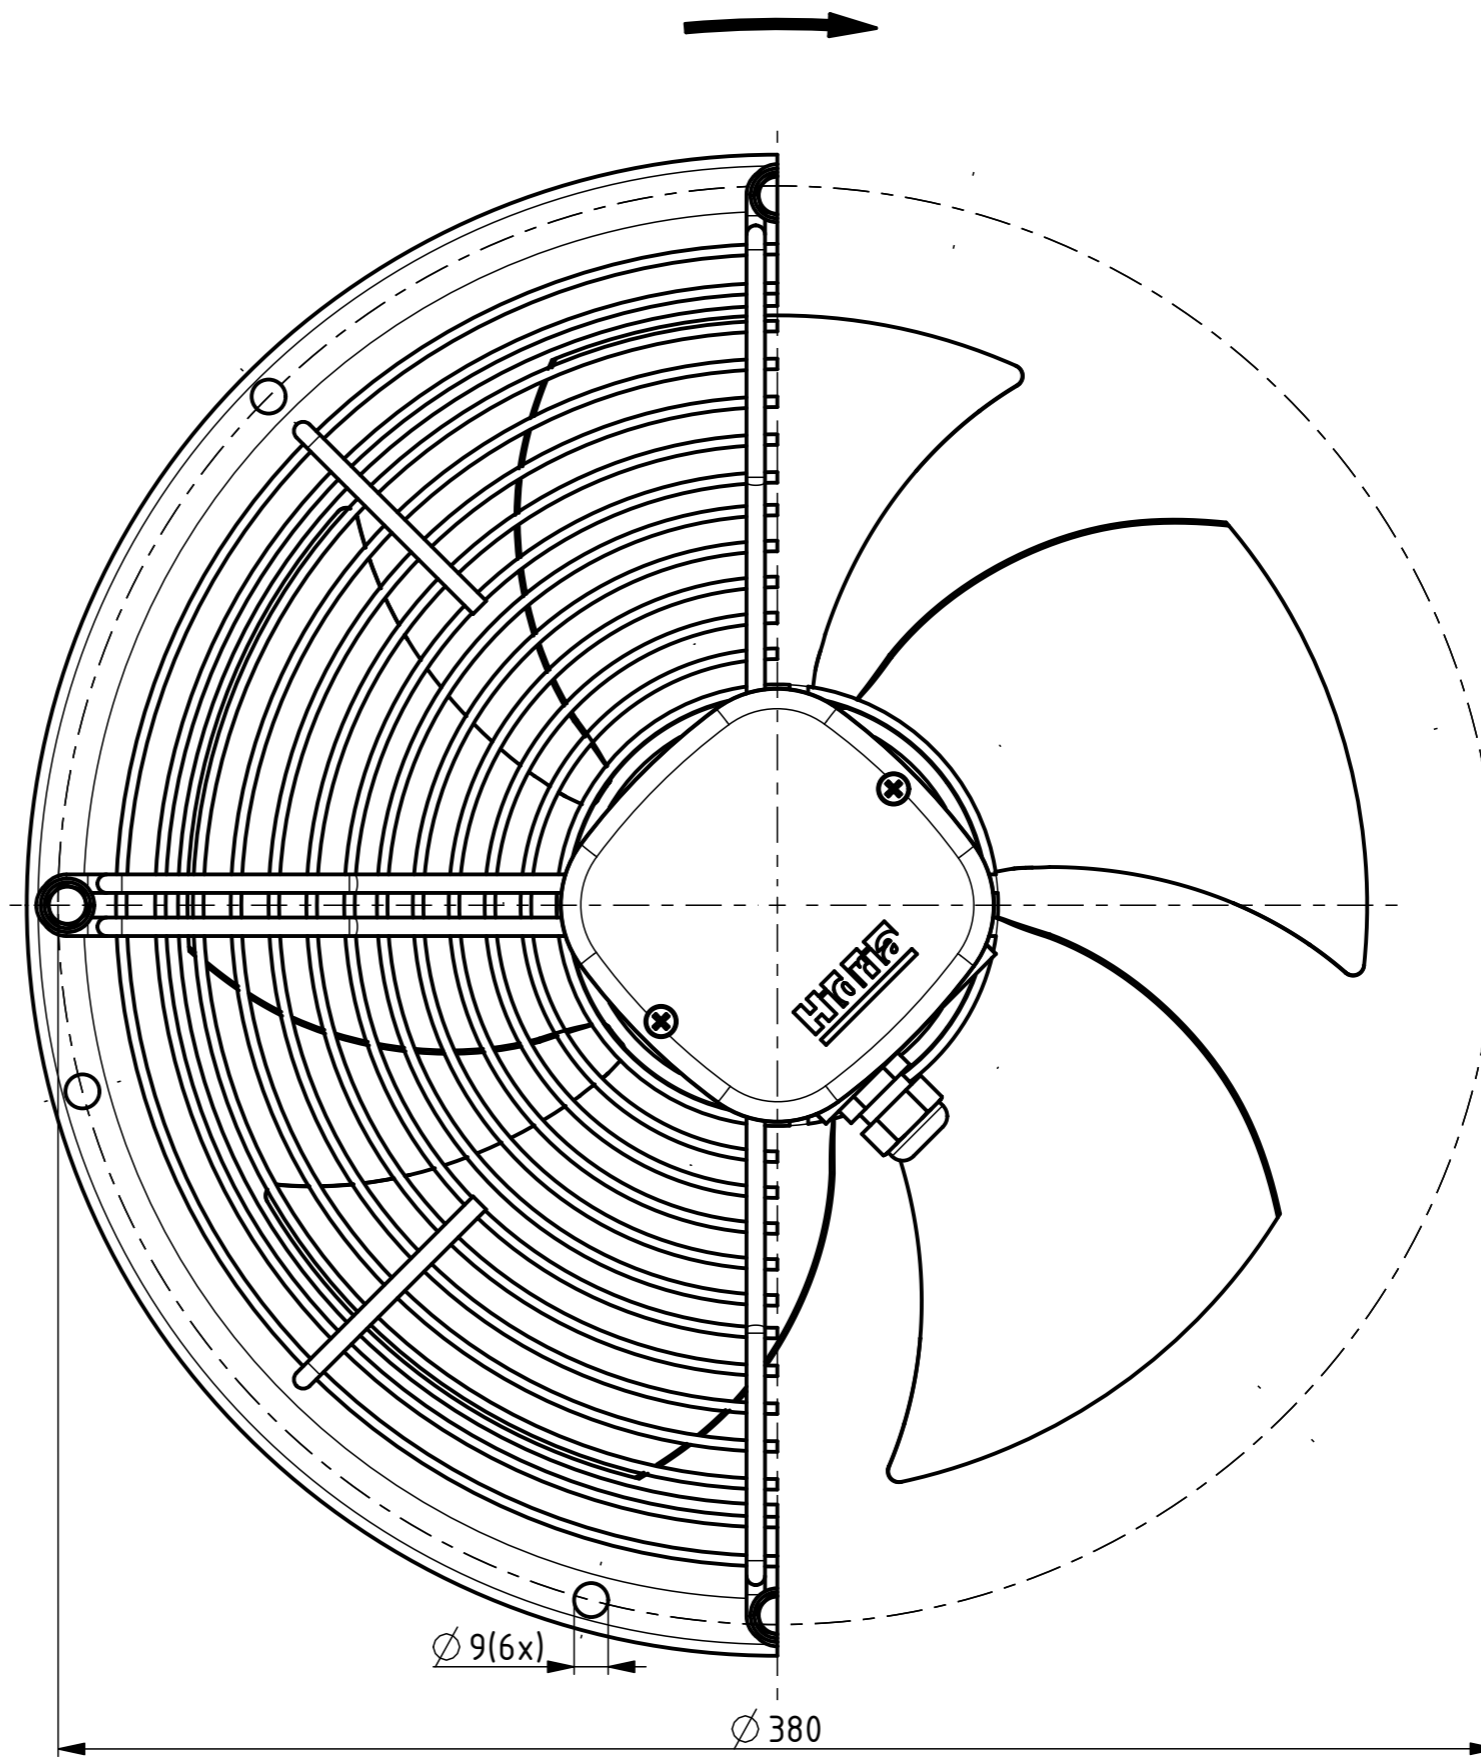

AIRFLOW
DIRECTION

Weight: 4,5kg

HOMM MADE IN SLOVENIA **CE** DATE
R09P-3130HA-4M-3509 0309-4-1015
1~230V 50/60Hz 90/120W 0,40/0,55A 1350/1500RPM
MAX.AMB.70/60° C IP54 INS.CL.155 C=3pF/450V
TH.PROT.