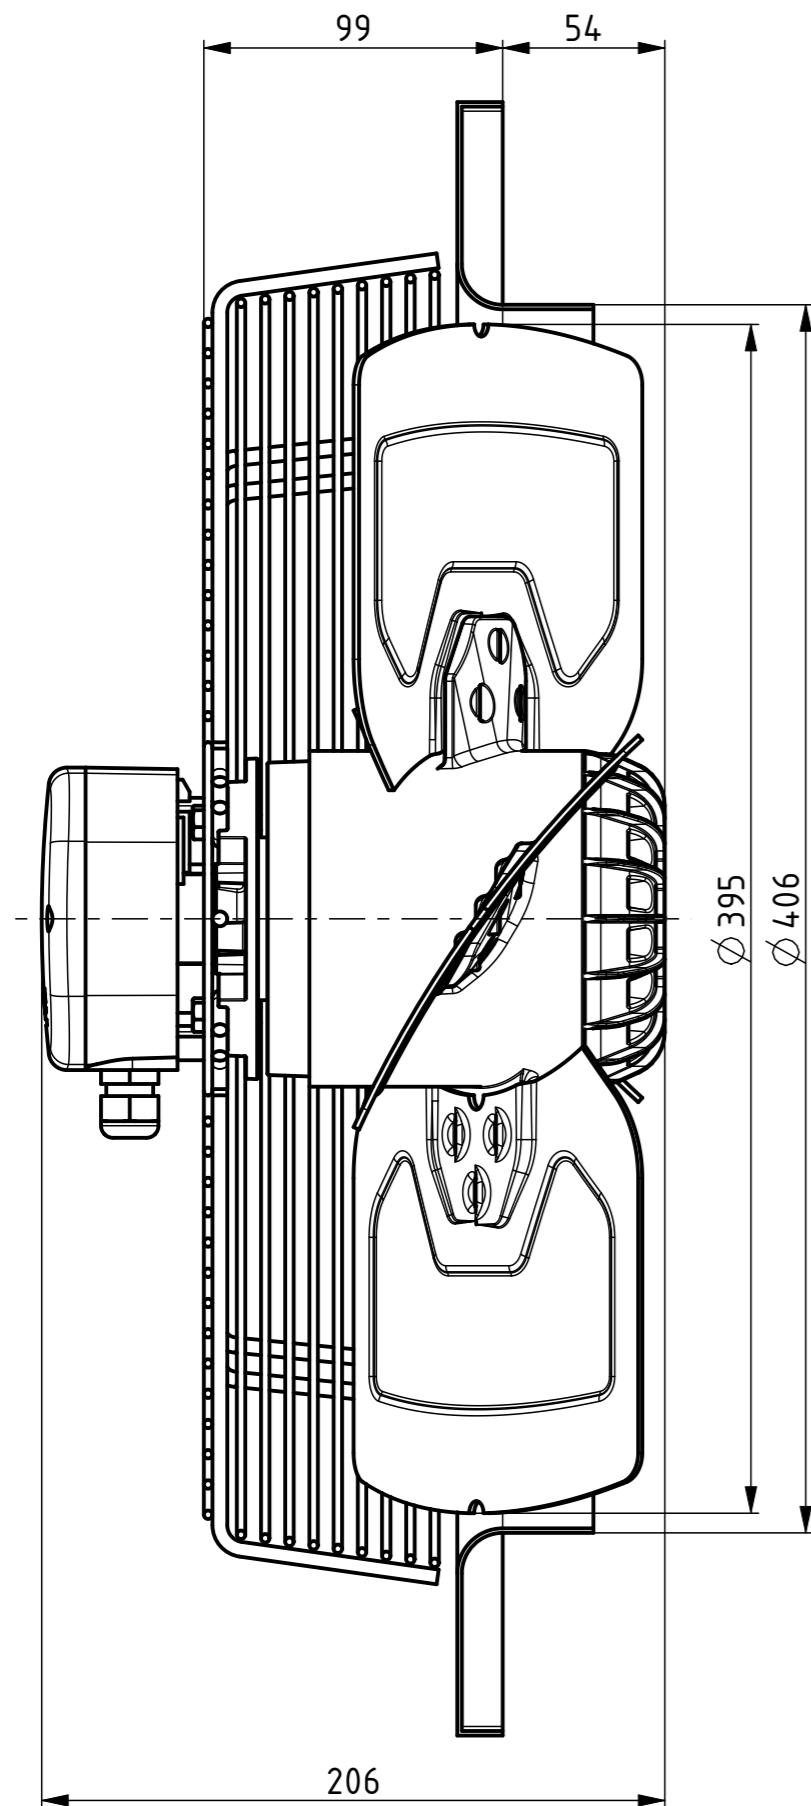

AIRFLOW
DIRECTION

Weight: 8,5kg

Homa MADE IN SLOVENIA **CE** DATE
R11P-4035P-4T2-5745 0311-4-0226
3~400V 50Hz D/Y 280/220W 0,60/0,35A 1400/1190RPM MAX.AMB.70/70°C
3~400V 60Hz D/Y 420/290W 0,70/0,47A 1585/1065RPM MAX.AMB.65/40°C
3~460V 60Hz D/Y 440/330W 0,69/0,46A 1645/1240RPM MAX.AMB.70/45°C
IP54 INS.CL.155 TH.PROT.