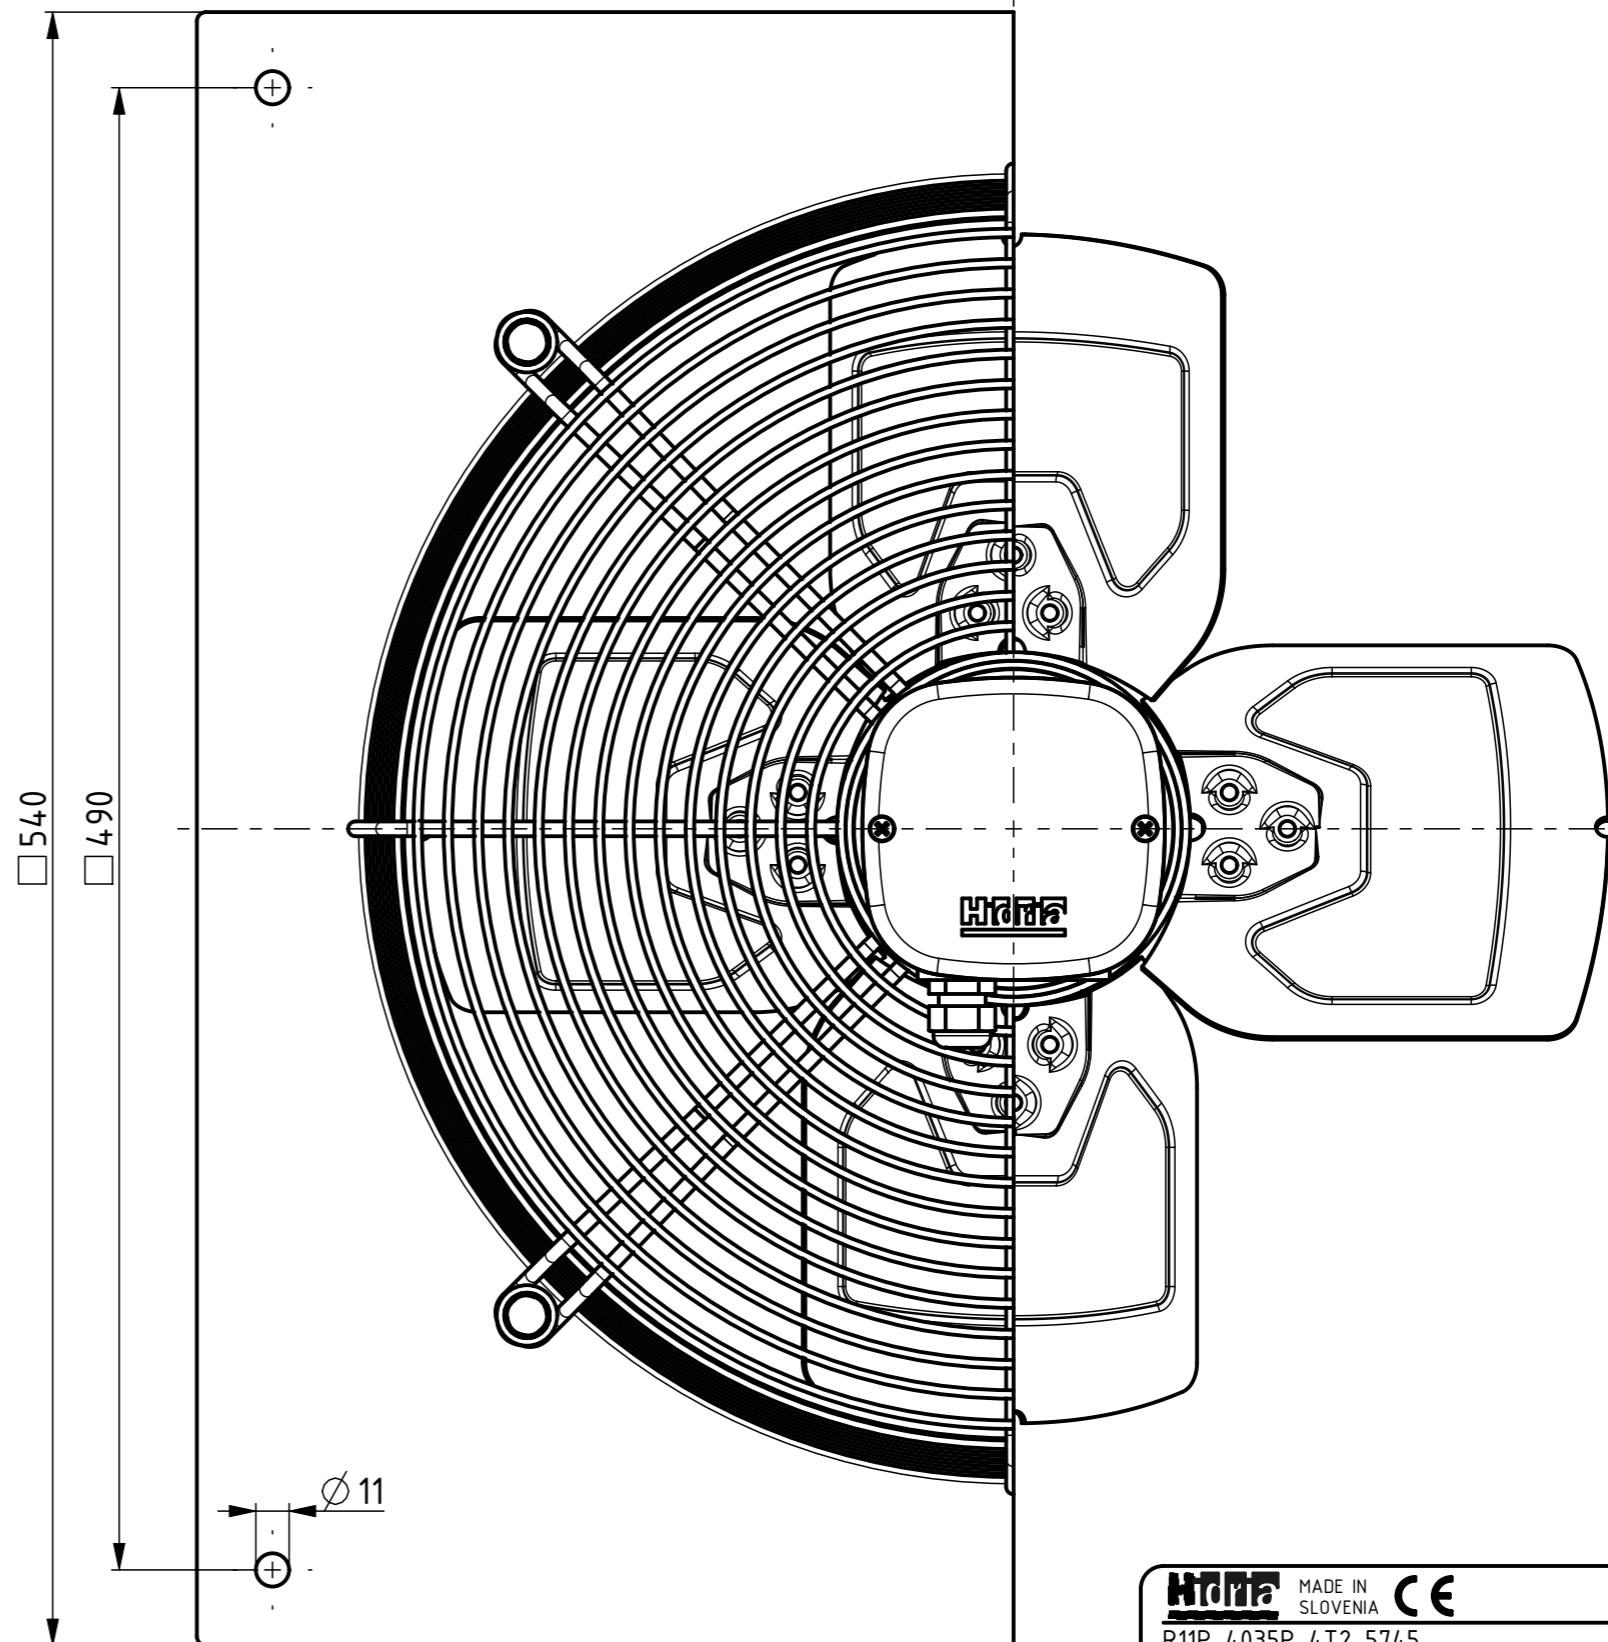

AIRFLOW
DIRECTION

Weight: 8,5kg

Homa MADE IN SLOVENIA **CE** DATE
R11P-4035P-4T2-5745 0311-4-0226
3~400V 50Hz D/Y 280/220W 0,60/0,35A 1400/1190RPM MAX.AMB.70/70°C
3~400V 60Hz D/Y 420/290W 0,70/0,47A 1585/1065RPM MAX.AMB.65/40°C
3~460V 60Hz D/Y 440/330W 0,69/0,46A 1645/1240RPM MAX.AMB.70/45°C
IP54 INS.CL.155 TH.PROT.