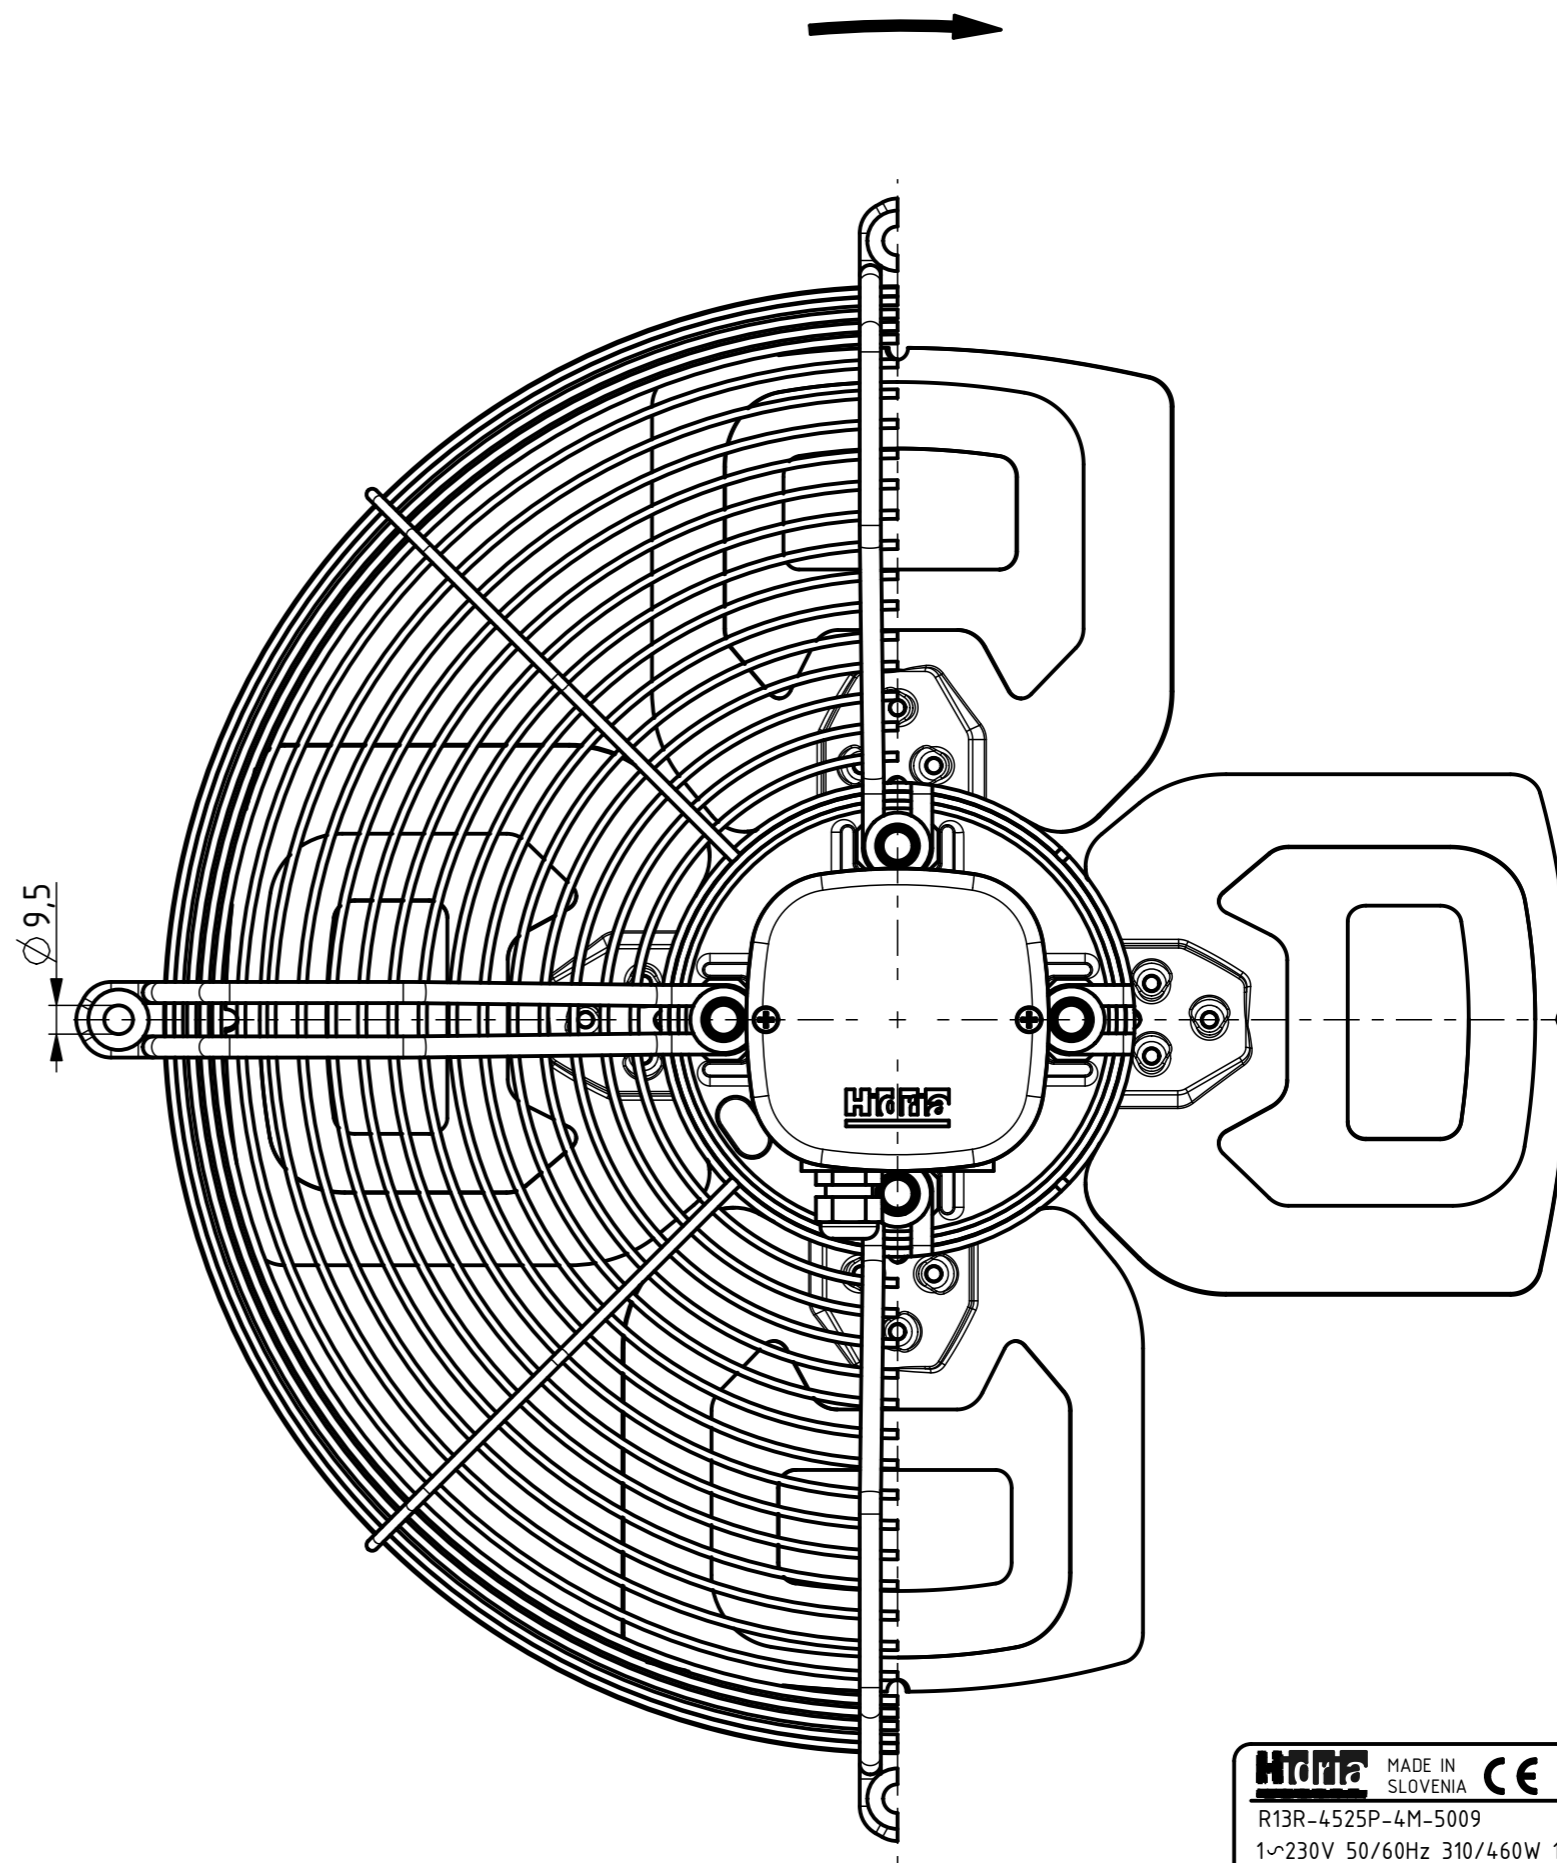

AIRFLOW
DIRECTION

Weight: 10kg

HIMA MADE IN SLOVENIA **CE** DATE
R13R-4525P-4M-5009 0313-4-0082
1~230V 50/60Hz 310/460W 1,4/2,0A 1410/1630RPM
IP54 INS.CL.155 MAX.AMB.70/65° C C=8pF/450V
TH.PROT.

ErP: Effes=33,2% (A,static) N=42,3