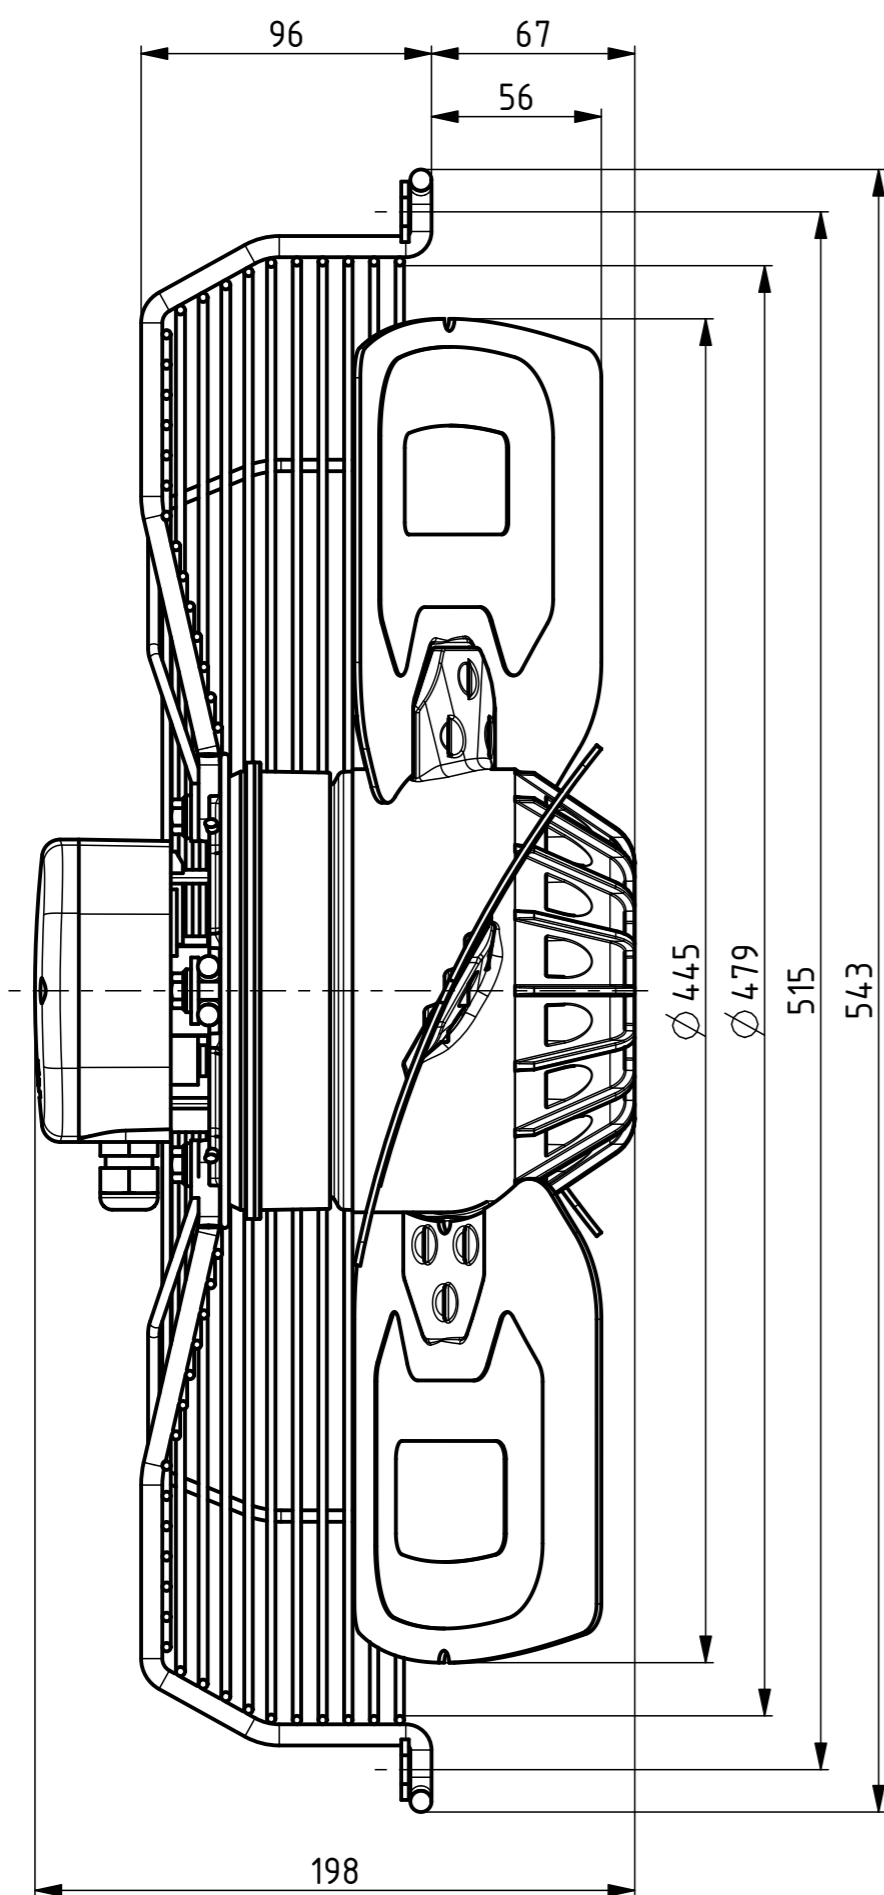

AIRFLOW
DIRECTION

Weight: 10kg

HIMA MADE IN SLOVENIA **CE** DATE
R13R-4525P-4M-5009 0313-4-0082
1~230V 50/60Hz 310/460W 1,4/2,0A 1410/1630RPM
IP54 INS.CL.155 MAX.AMB.70/65° C C=8pF/450V
TH.PROT.

ErP: Effes=33,2% (A,static) N=42,3