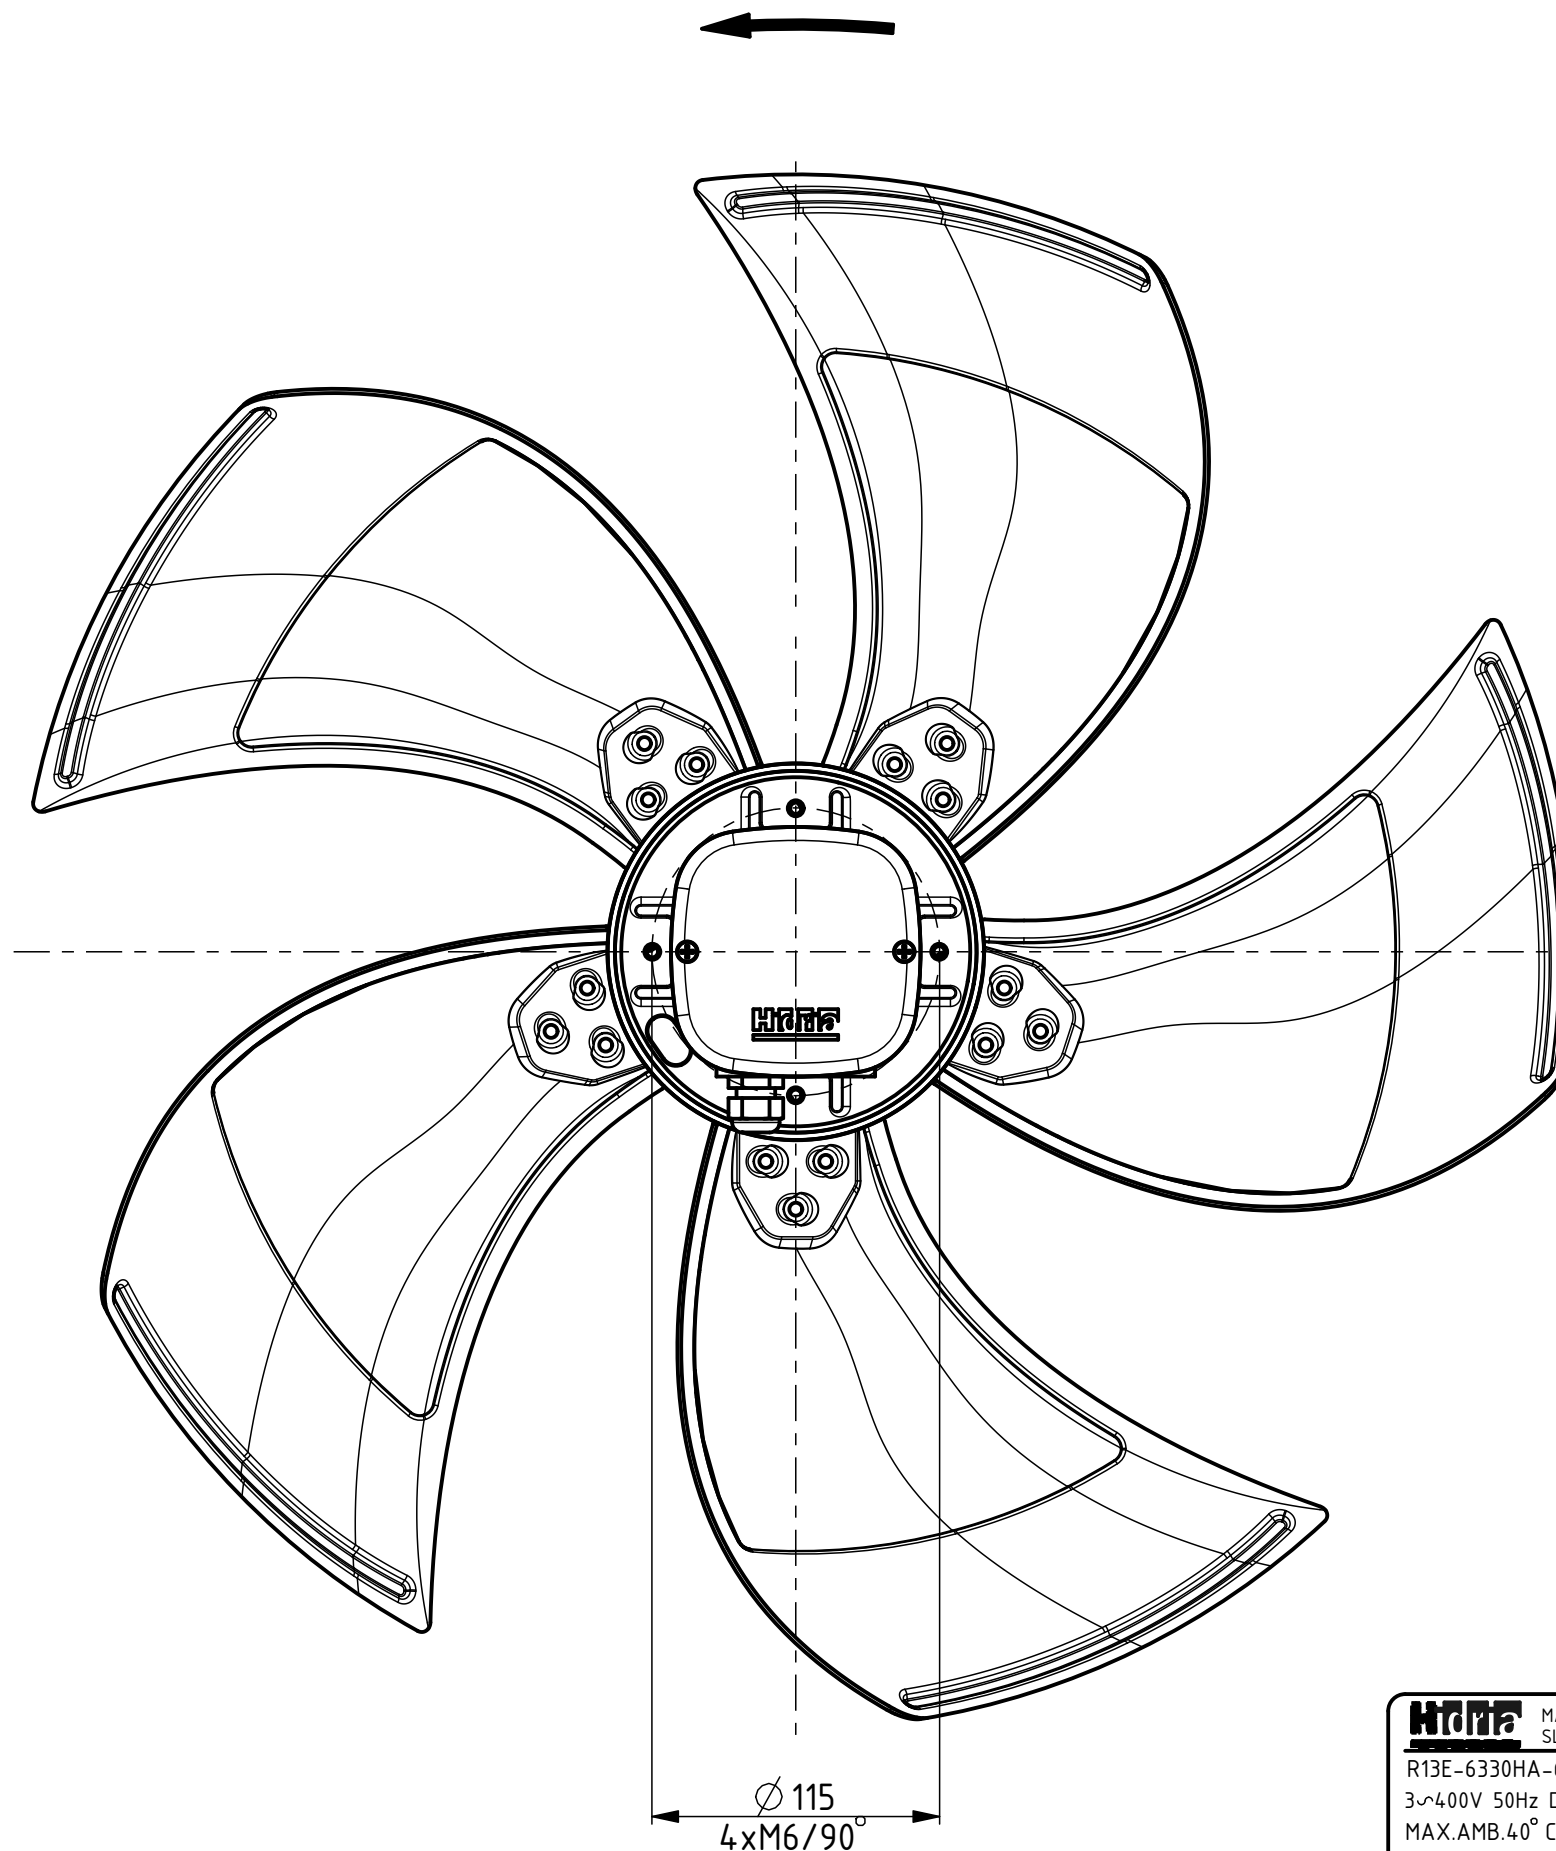

AIRFLOW
DIRECTION

Weight: 10,8kg

| | | |
|--|----|-------------|
| WPM MADE IN SLOVENIA | CE | DATE |
| R13E-6330HA-6T2-7042 | | 0313-4-1042 |
| 3~400V 50Hz D/Y 600/380W 1,25/0,65A 870/640RPM | | |
| MAX.AMB.40° C IP54 INS.CL.155 | | |
| TH.PROT. | | |
| ErP: Effes=32,7% (A,static) N=40,1 | | |