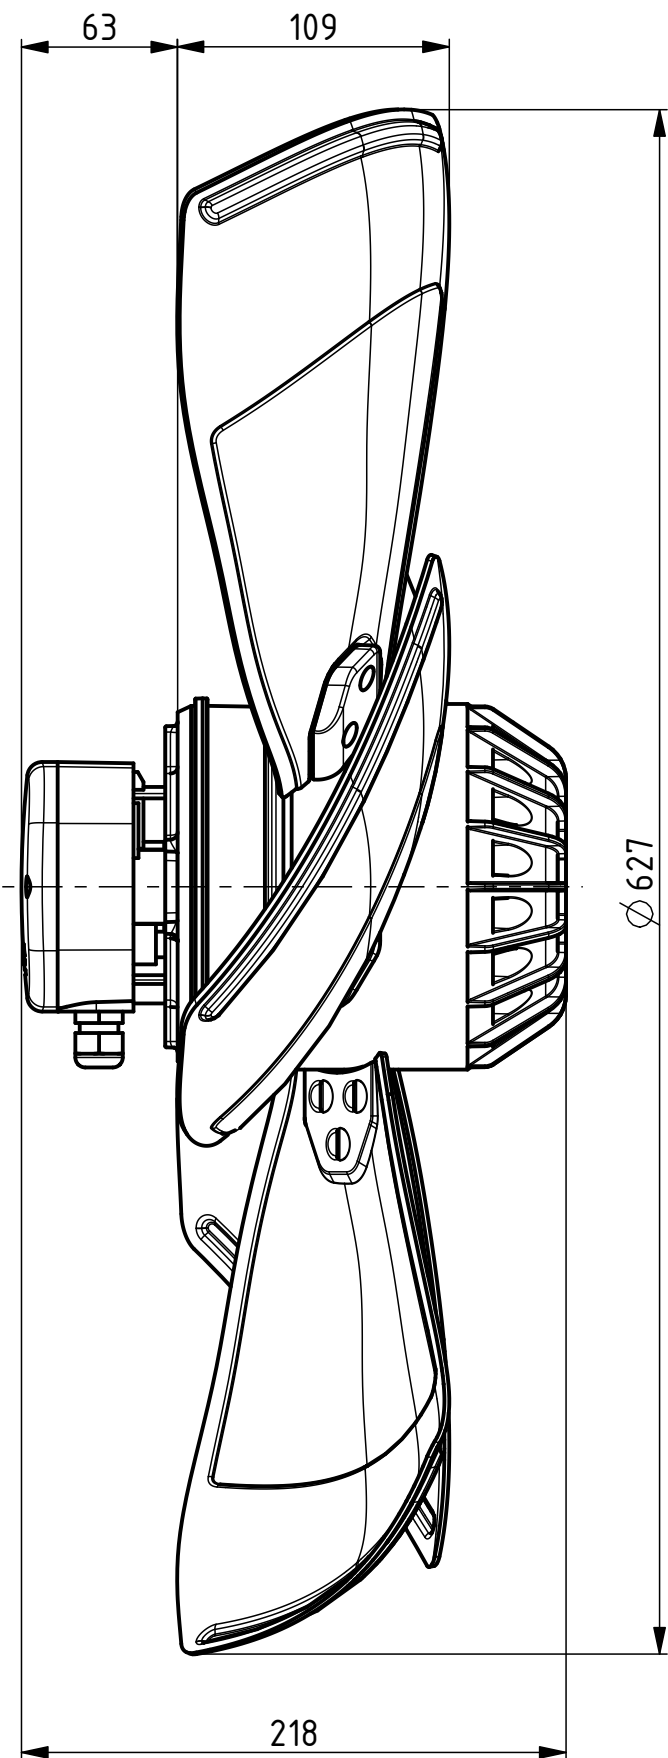

AIRFLOW
DIRECTION

Weight: 10,8kg

| | | |
|--|----|-------------|
| WPM MADE IN SLOVENIA | CE | DATE |
| R13E-6330HA-6T2-7042 | | 0313-4-1042 |
| 3~400V 50Hz D/Y 600/380W 1,25/0,65A 870/640RPM | | |
| MAX.AMB.40° C IP54 INS.CL.155 | | |
| TH.PROT. | | |
| ErP: Effes=32,7% (A,static) N=40,1 | | |