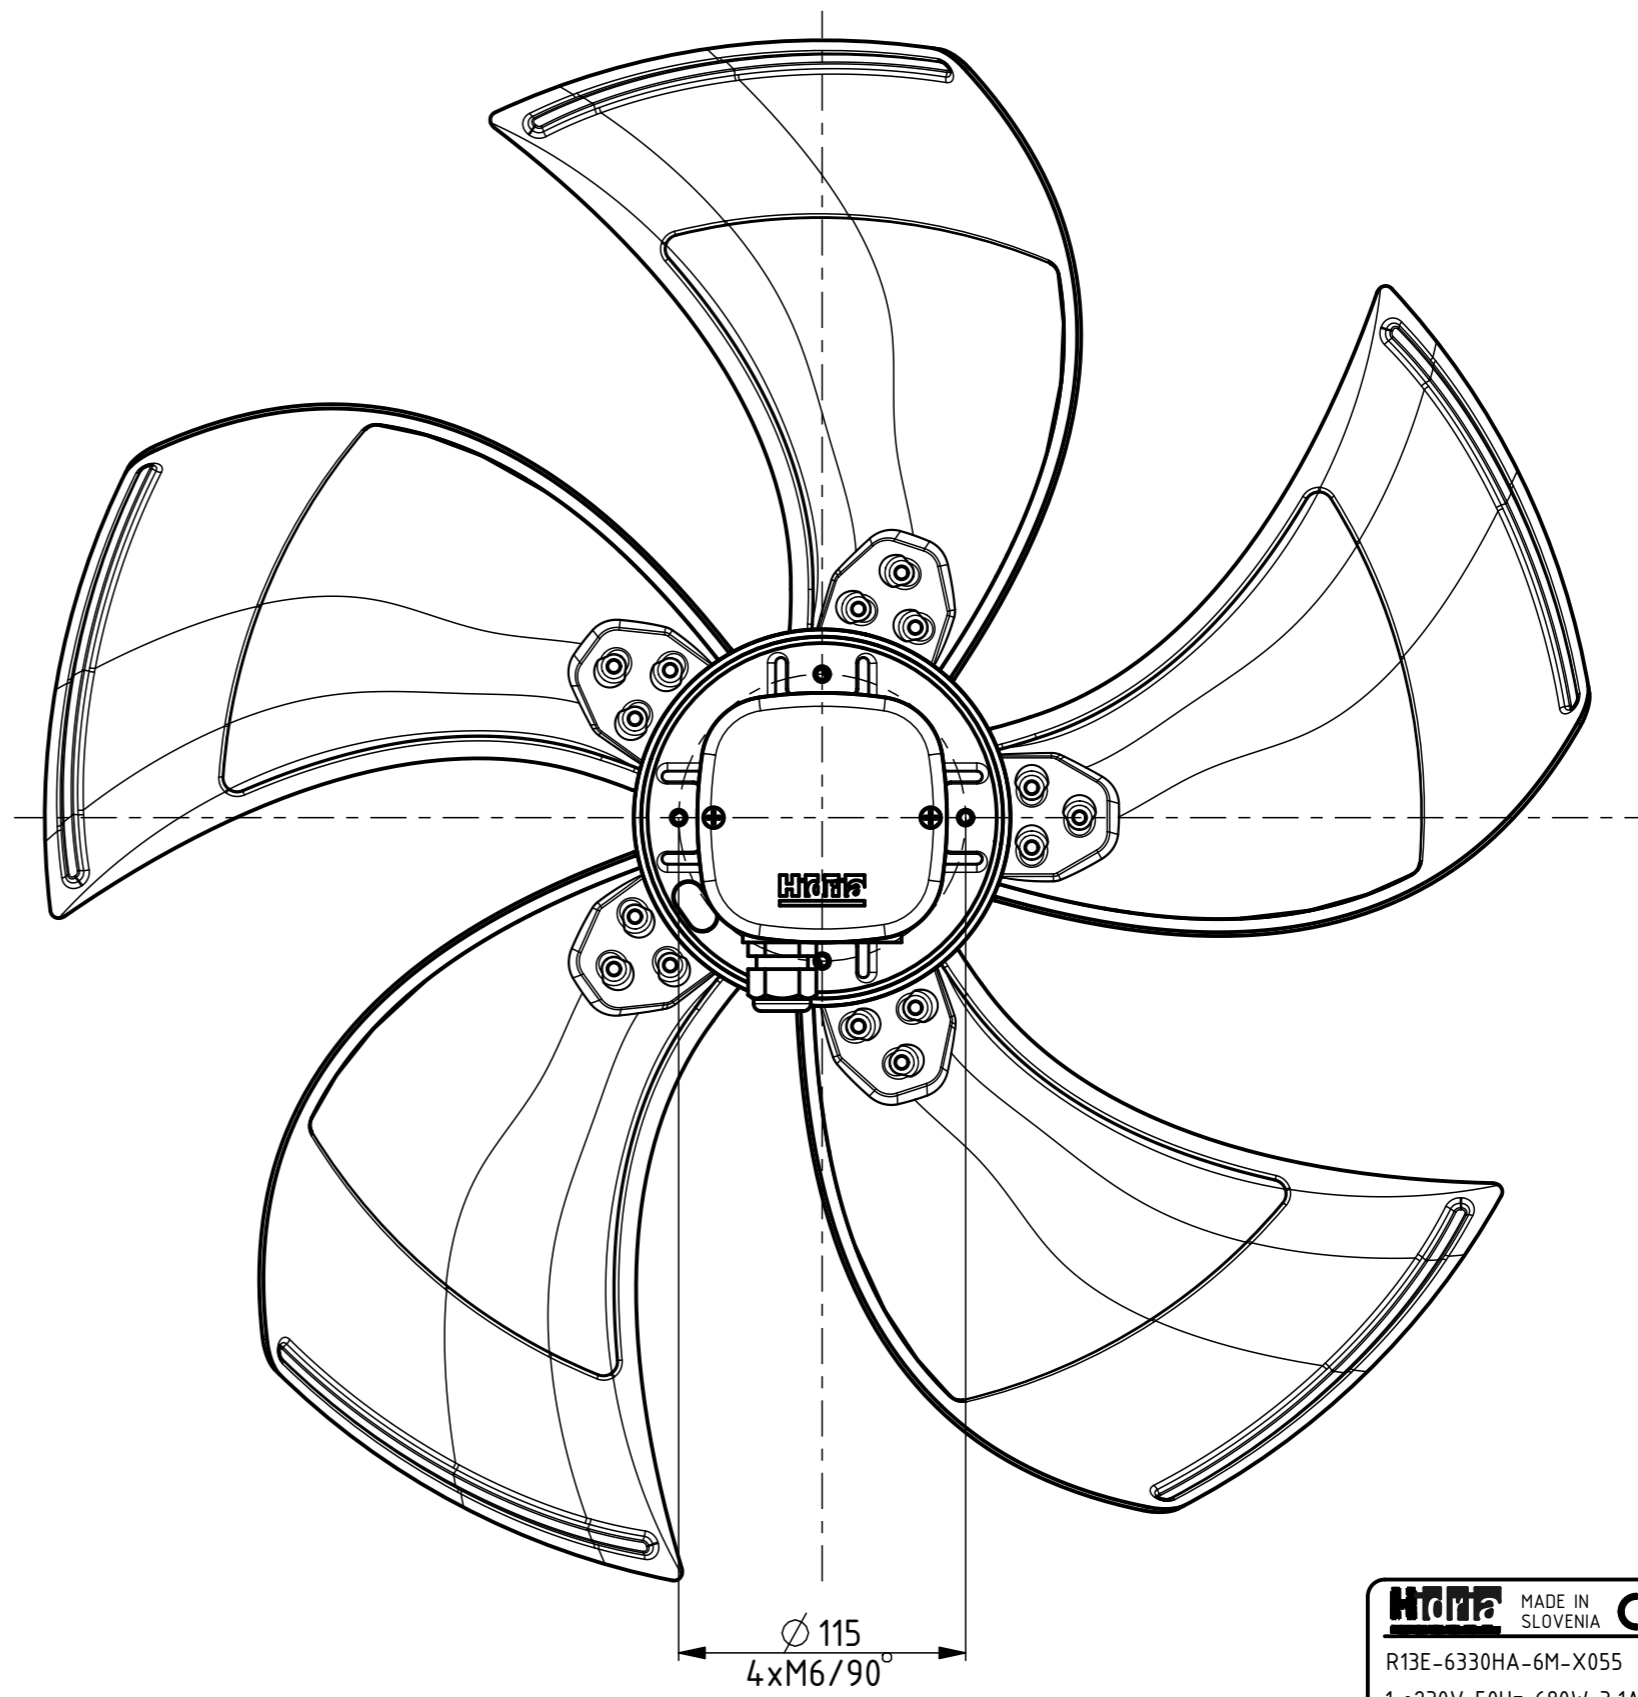

AIRFLOW
DIRECTION

←

Weight: 14,2kg

HITITE MADE IN SLOVENIA	CE	DATE
R13E-6330HA-6M-X055		0313-4-1061
1~230V 50Hz 680W 3,1A 890RPM		
MAX.AMB.50° C IP54 INS.CL.155 C=18pF/450V		
TH.PROT.		