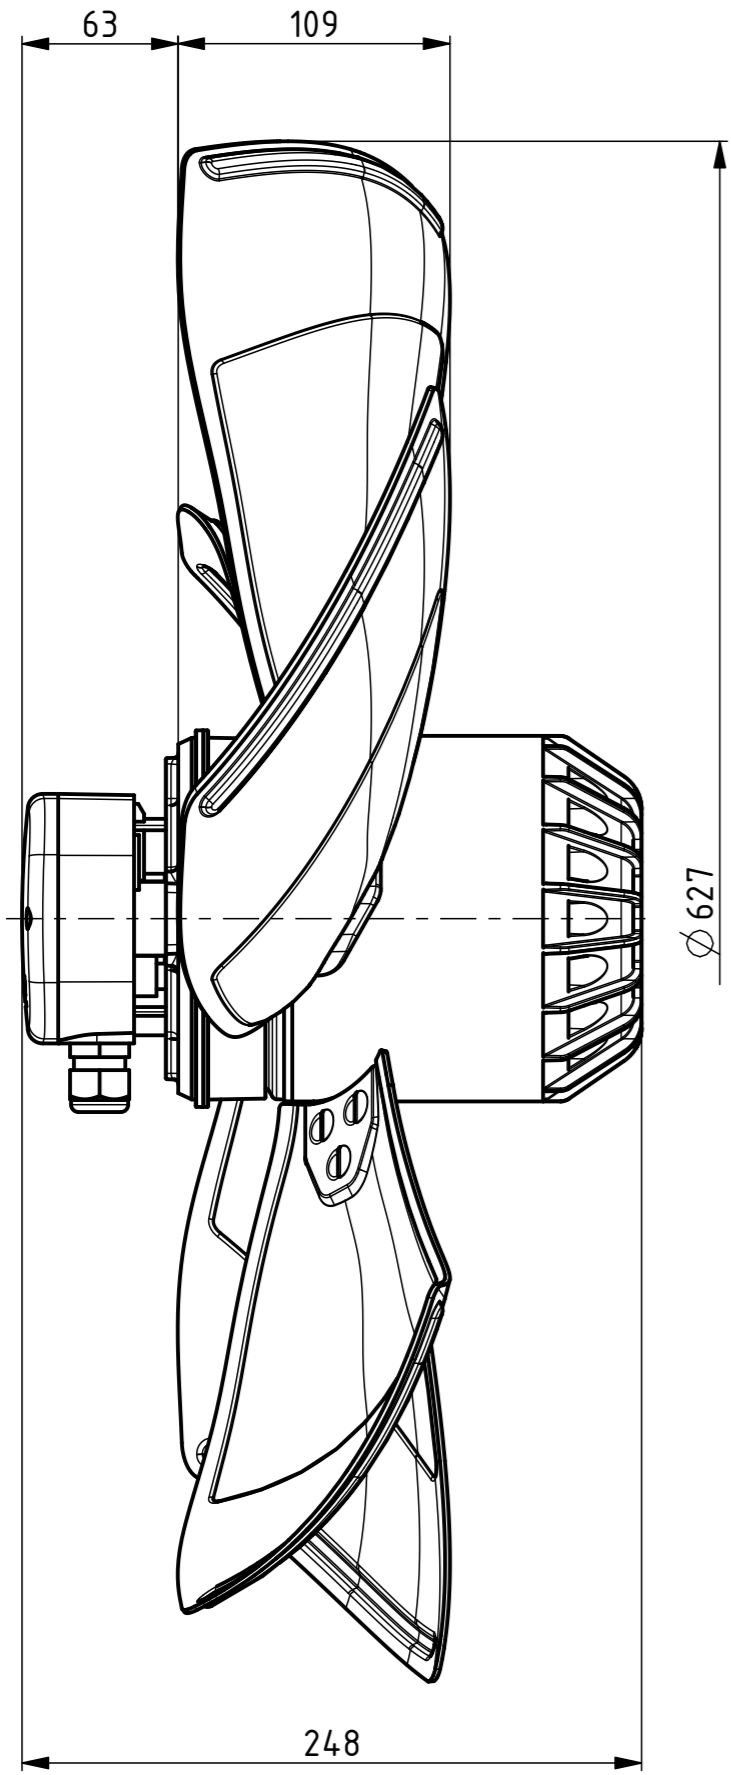

AIRFLOW
DIRECTION

←

Weight: 14,2kg

HITITE MADE IN SLOVENIA	CE	DATE
R13E-6330HA-6M-X055		0313-4-1061
1~230V 50Hz 680W 3,1A 890RPM		
MAX.AMB.50° C IP54 INS.CL.155 C=18pF/450V		
TH.PROT.		