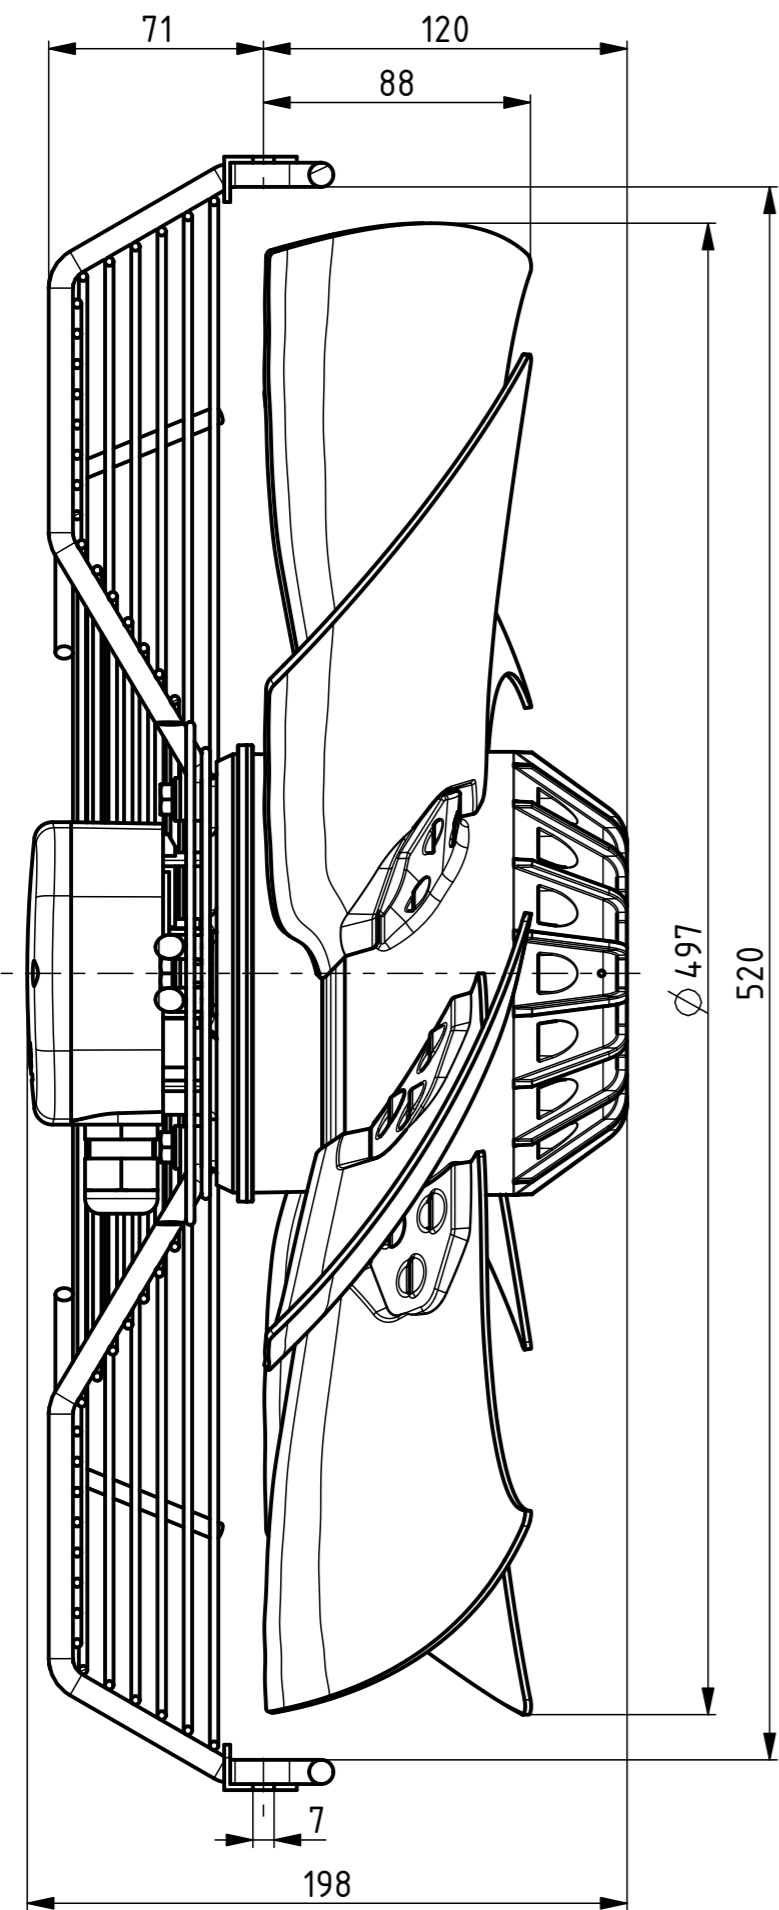

AIRFLOW
DIRECTION

Weight: 10,5kg

	MADE IN SLOVENIA		DATE
R13R-5030HA-6M-5071		0313-4-1080	
1~230V 50/60Hz 280/370W 1,20/1,50A 890/1000RPM			
MAX.AMB.55° C IP54 INS.CL.155 C=8µF/450V			
TH.PROT.			