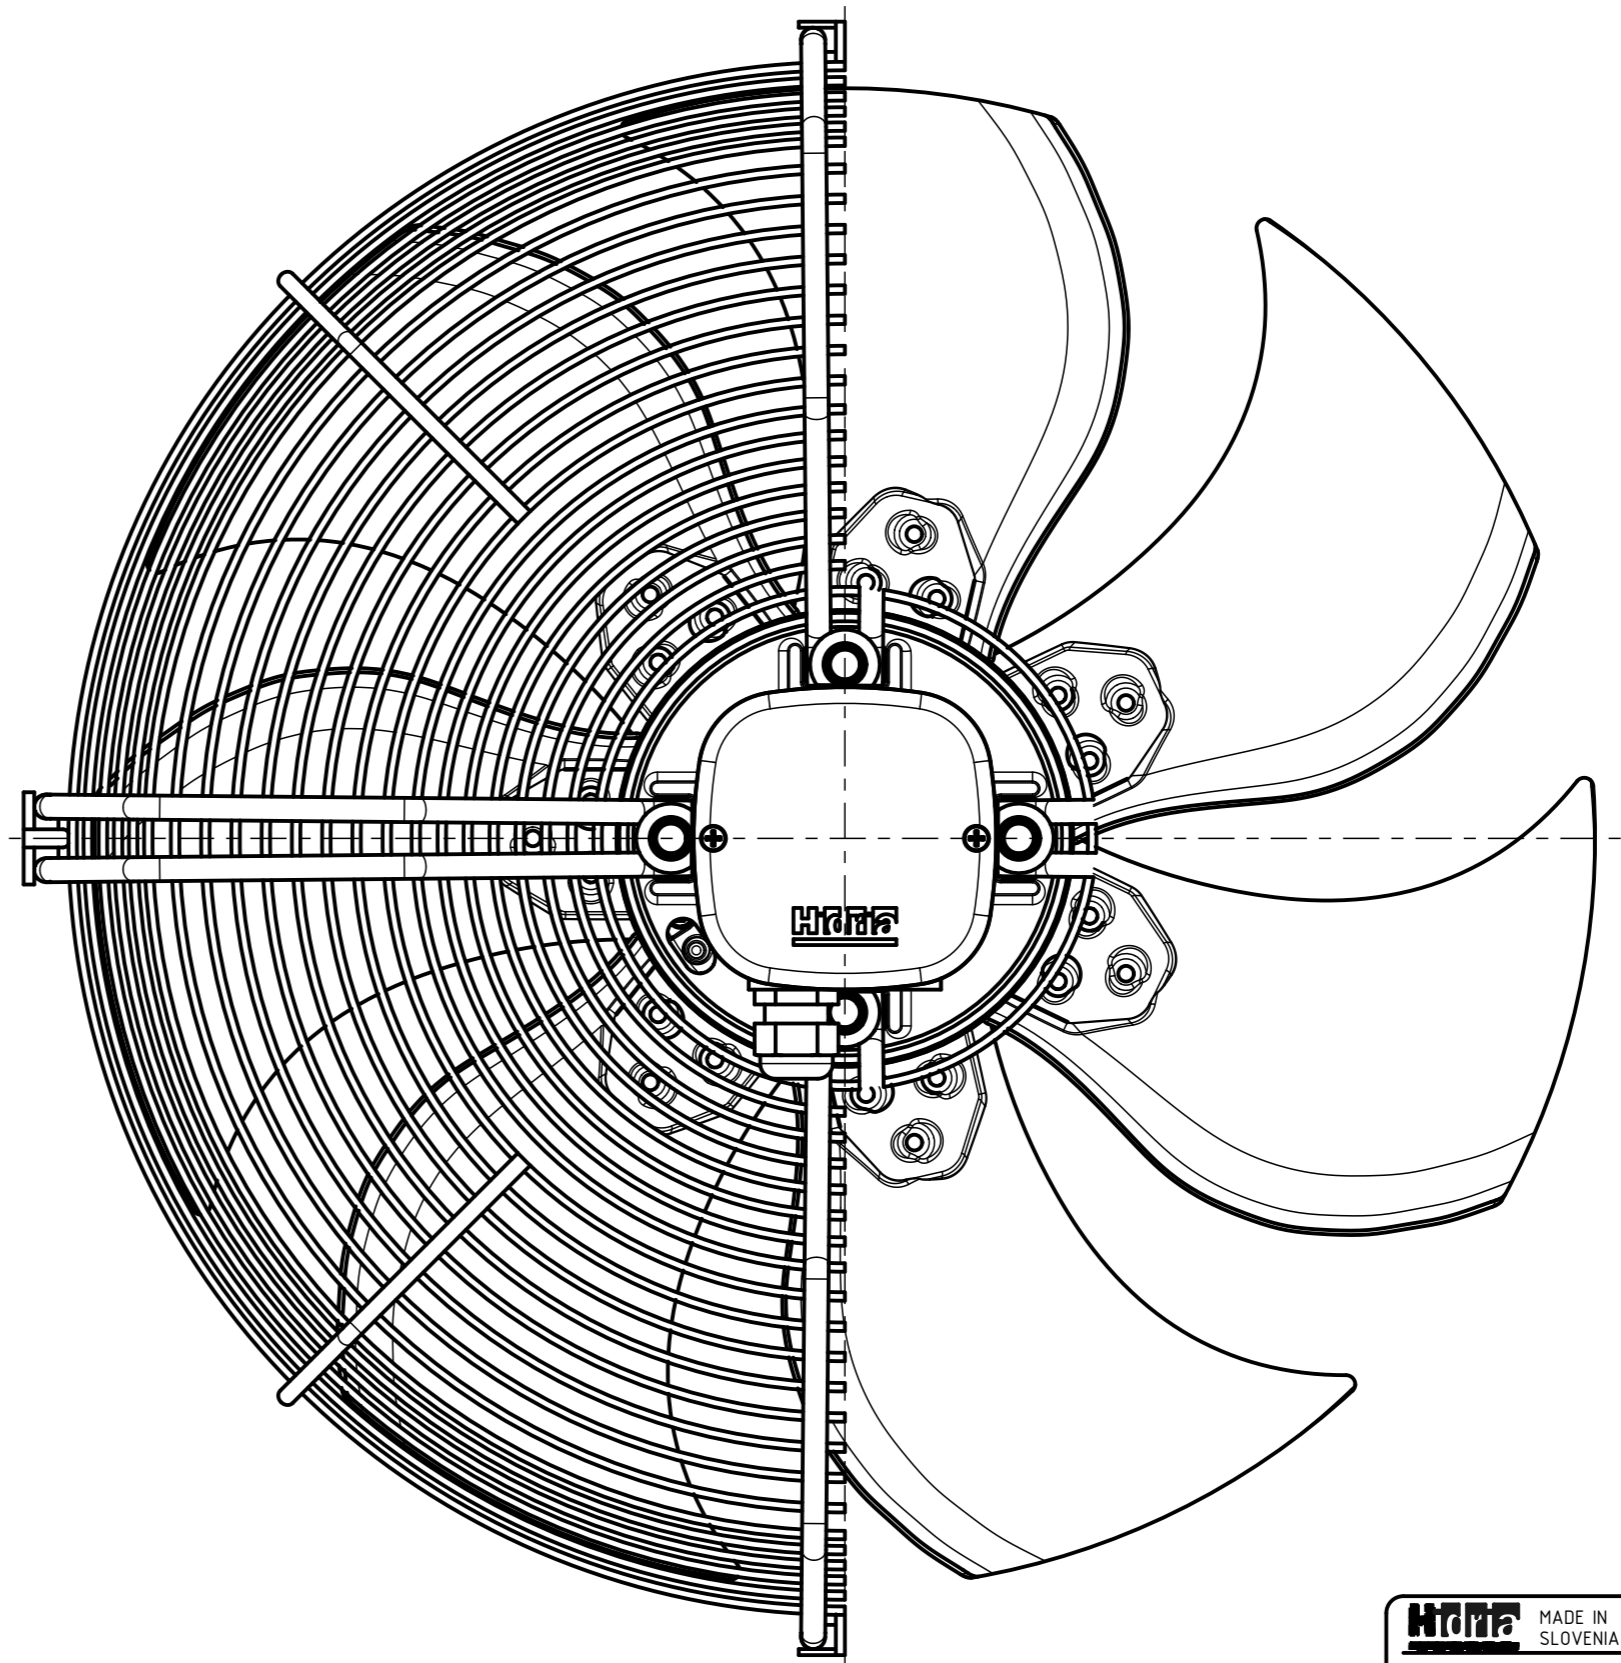

AIRFLOW
DIRECTION

Weight: 10,5kg

	MADE IN SLOVENIA		DATE
R13R-5030HA-6M-5071		0313-4-1080	
1~230V 50/60Hz 280/370W 1,20/1,50A 890/1000RPM			
MAX.AMB.55° C IP54 INS.CL.155 C=8µF/450V			
TH.PROT.			