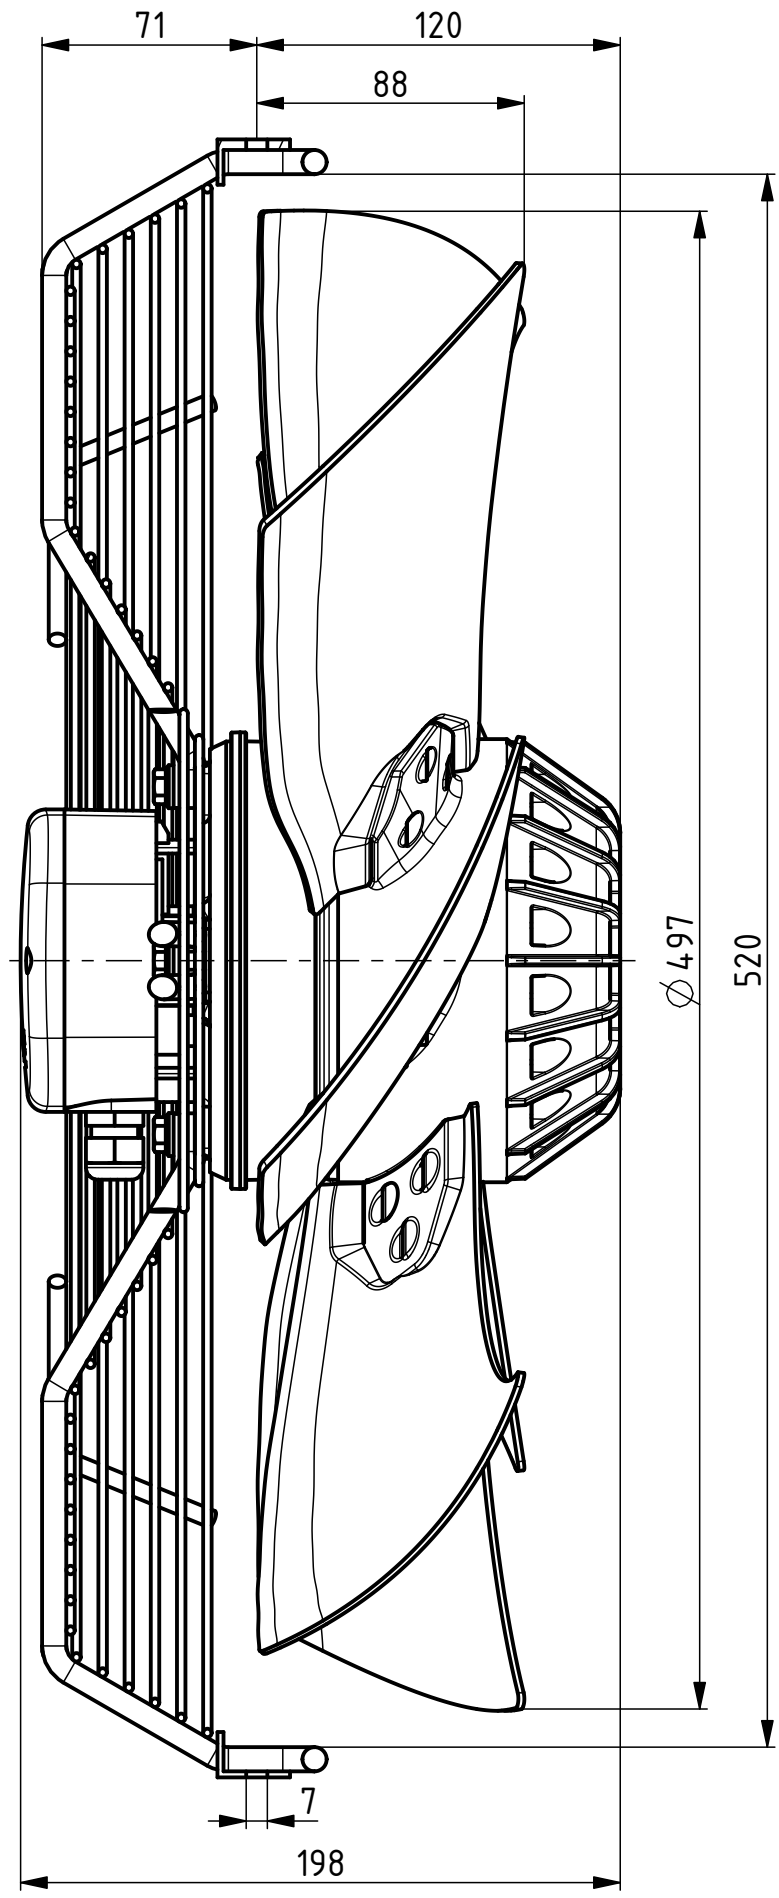

AIRFLOW
DIRECTION

Weight: 13,3kg

HITDA	MADE IN SLOVENIA	CE	DATE
R13R-5030HA-6T2-5065		0313-4-1086	
3~400V 50Hz D/Y 255/175W 0,67/0,31A 960/870RPM			
MAX.AMB.65° C IP54 INS.CL.155			
TH.PROT.			
ErP: Effes=27,3% (A,static) N=37,1			