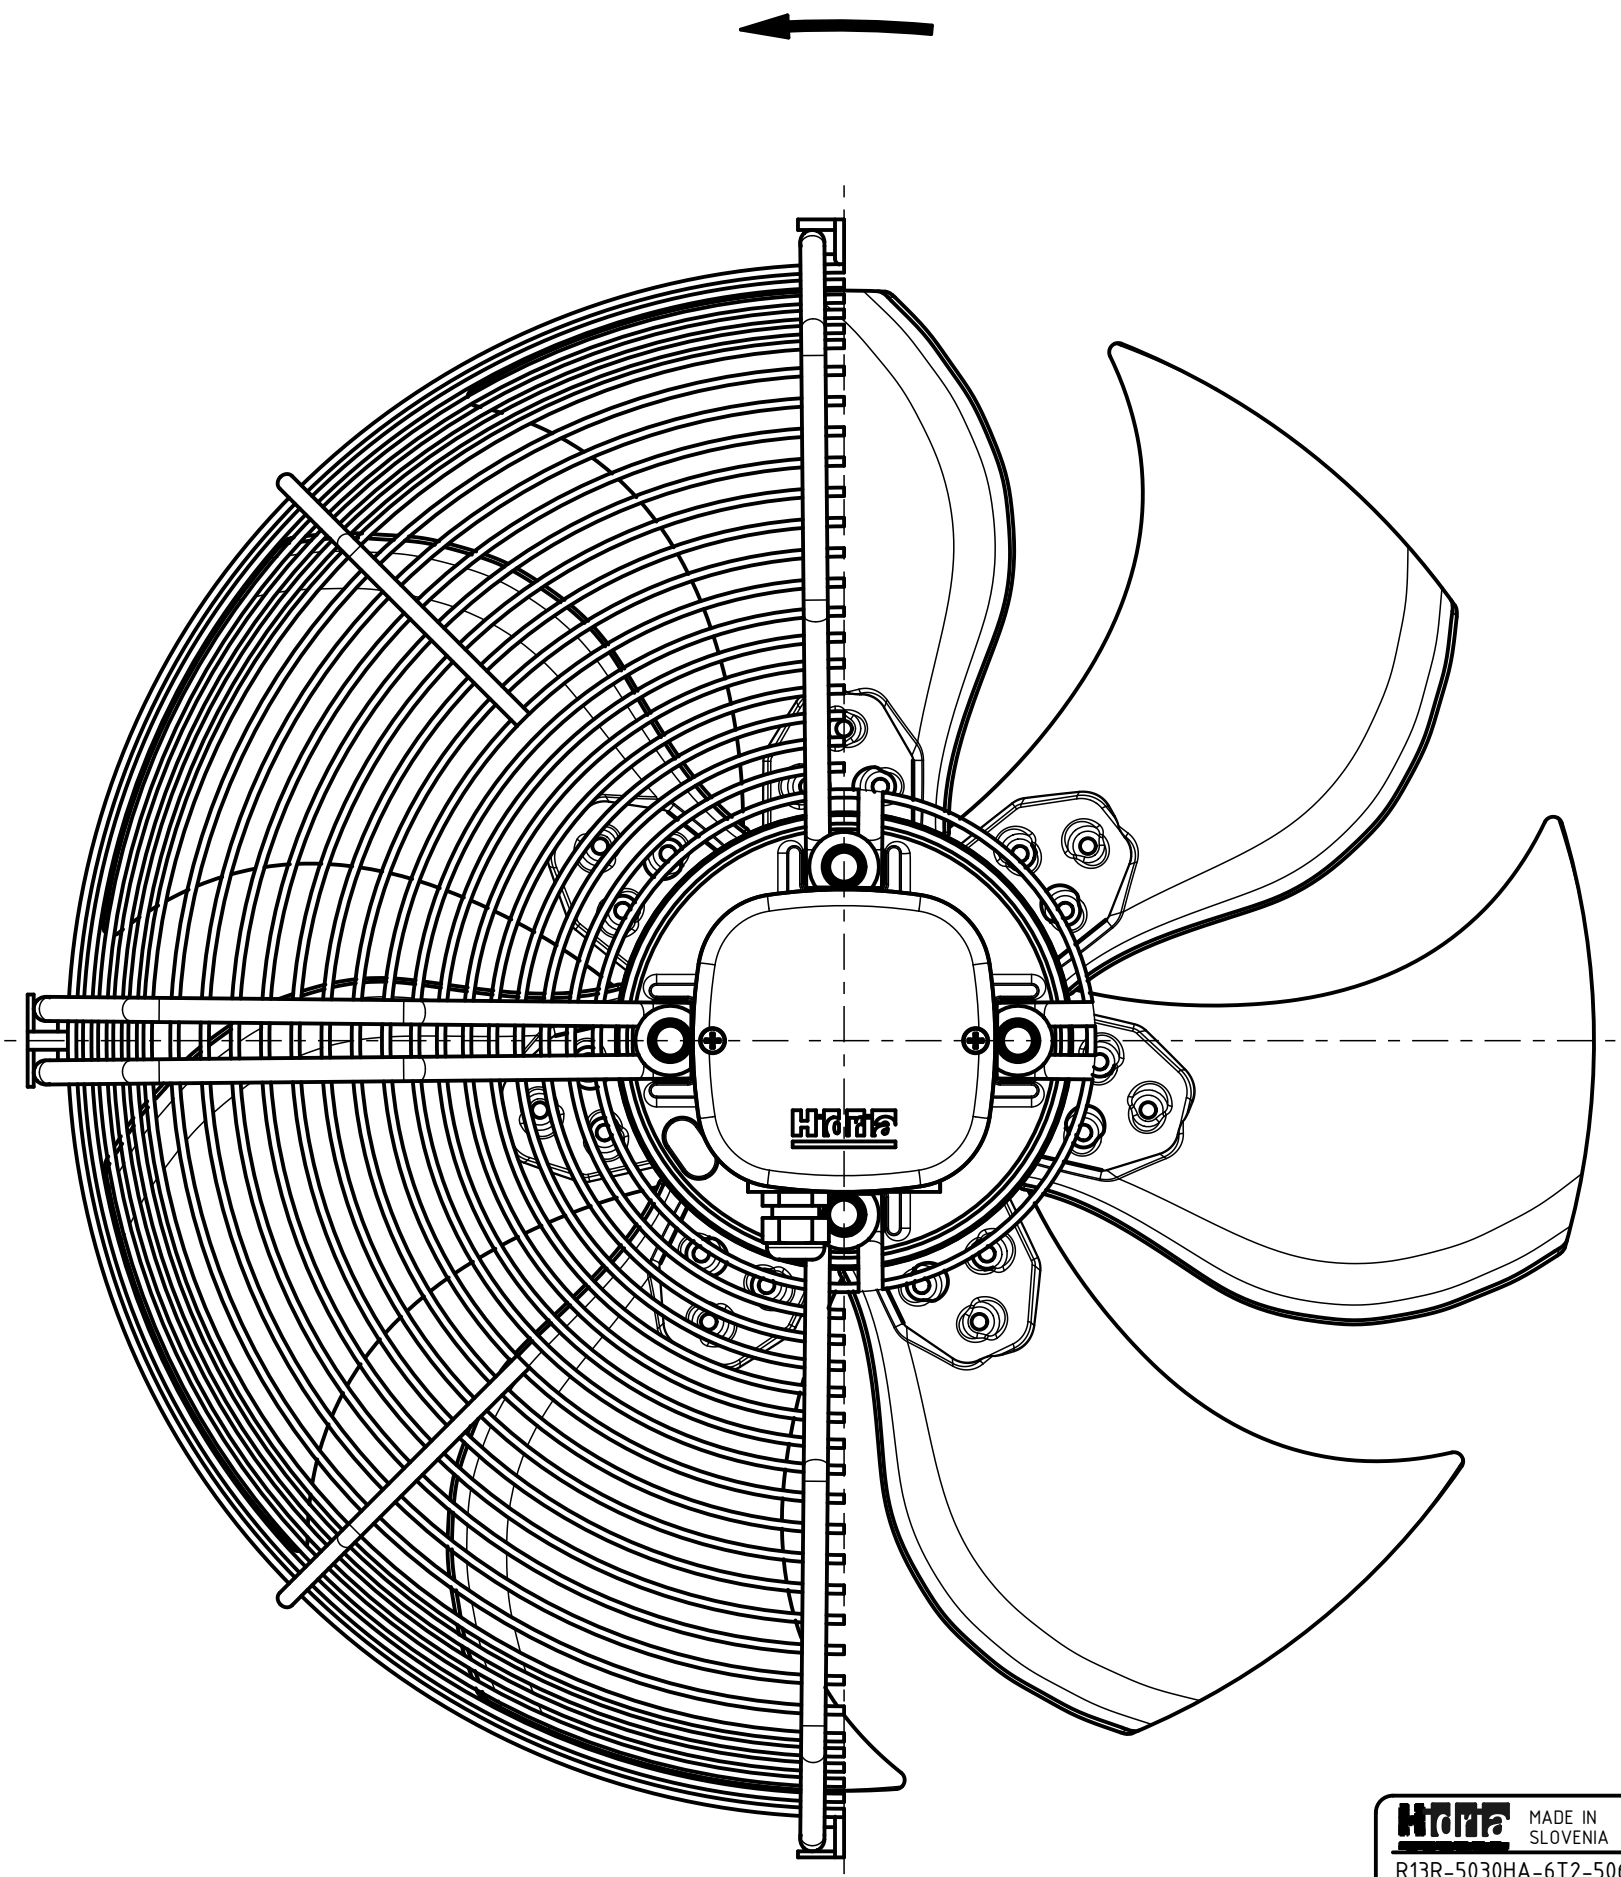

AIRFLOW
DIRECTION

Weight: 13,3kg

HITDA	MADE IN SLOVENIA	CE	DATE
R13R-5030HA-6T2-5065		0313-4-1086	
3~400V 50Hz D/Y 255/175W 0,67/0,31A 960/870RPM			
MAX.AMB.65° C IP54 INS.CL.155			
TH.PROT.			
ErP: Effes=27,3% (A,static) N=37,1			