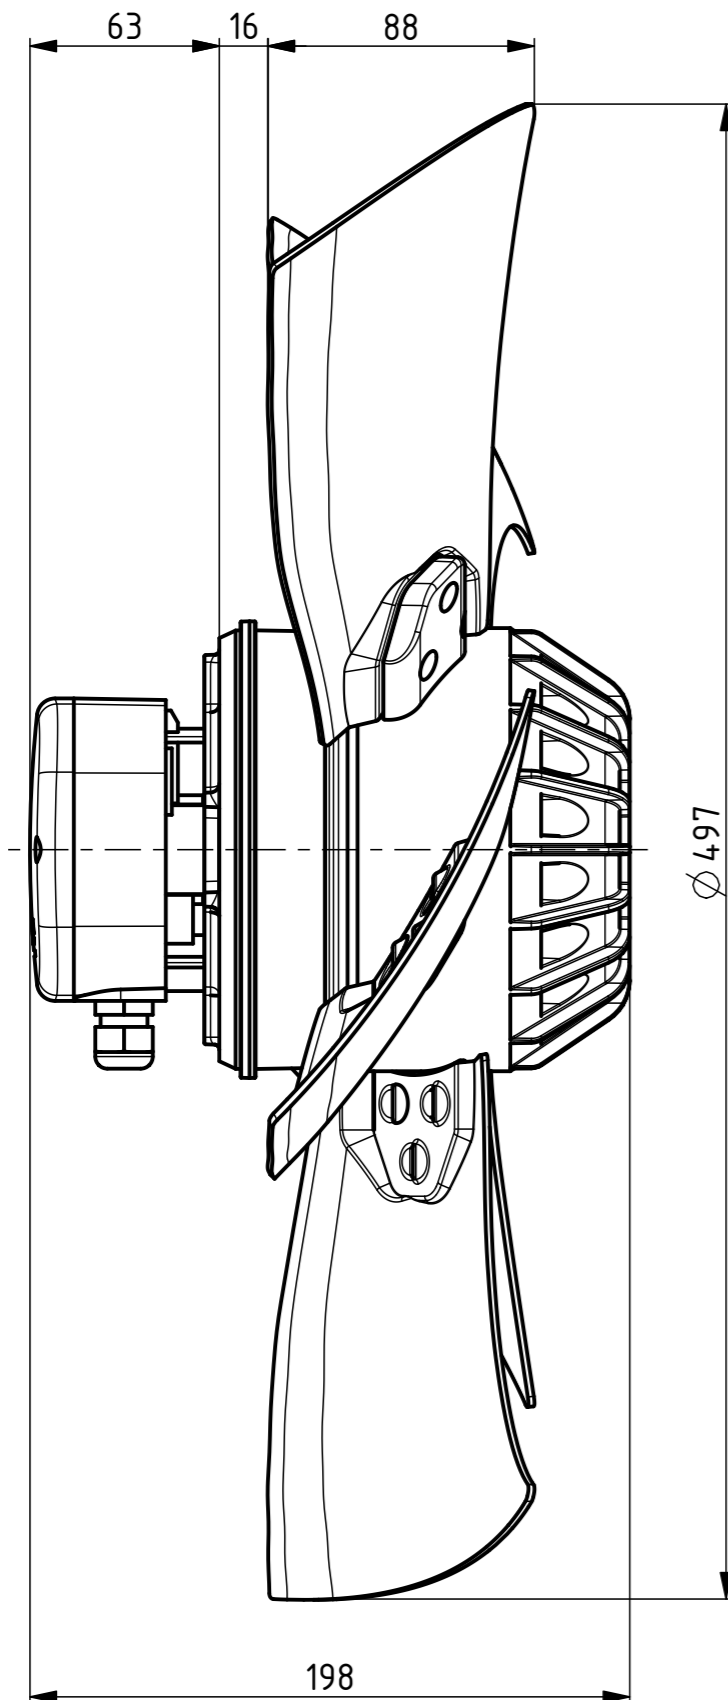

AIRFLOW
DIRECTION

Weight: 7,9kg

Honda MADE IN SLOVENIA	CE	DATE
R13E-5030HA-6T2-5068		0313-4-1088
3~400V D/Y 50Hz 210/150W 0,60/0,27A 960/880RPM		
MAX.AMB.60° C IP54 INS.CL.155		
TH.PROT.		