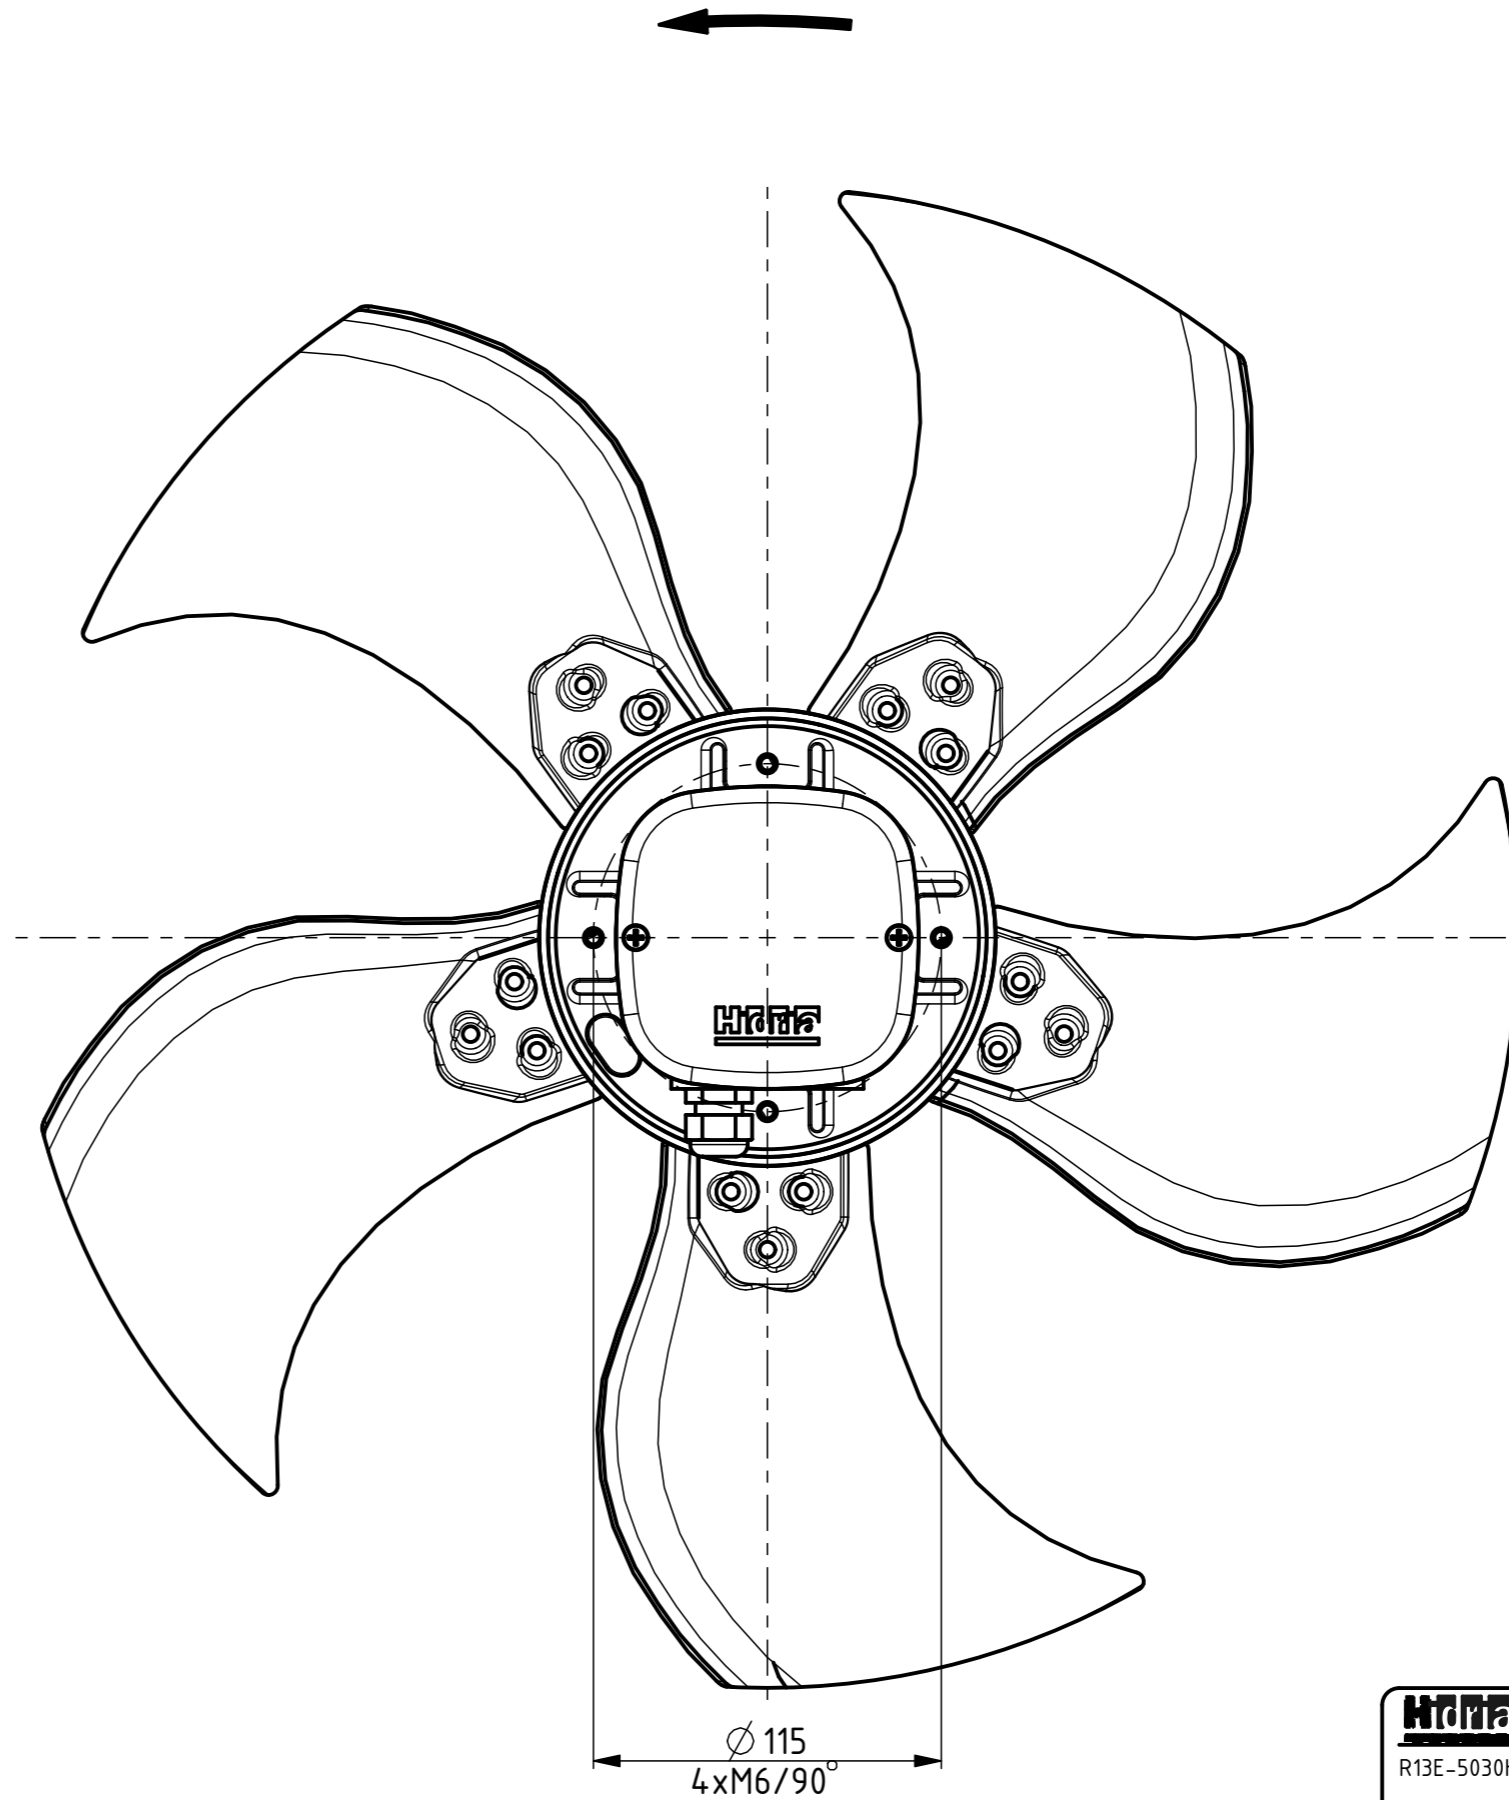

AIRFLOW
DIRECTION

Weight: 7,9kg

Honda MADE IN SLOVENIA	CE	DATE
R13E-5030HA-6T2-5068		0313-4-1088
3~400V D/Y 50Hz 210/150W 0,60/0,27A 960/880RPM		
MAX.AMB.60° C IP54 INS.CL.155		
TH.PROT.		