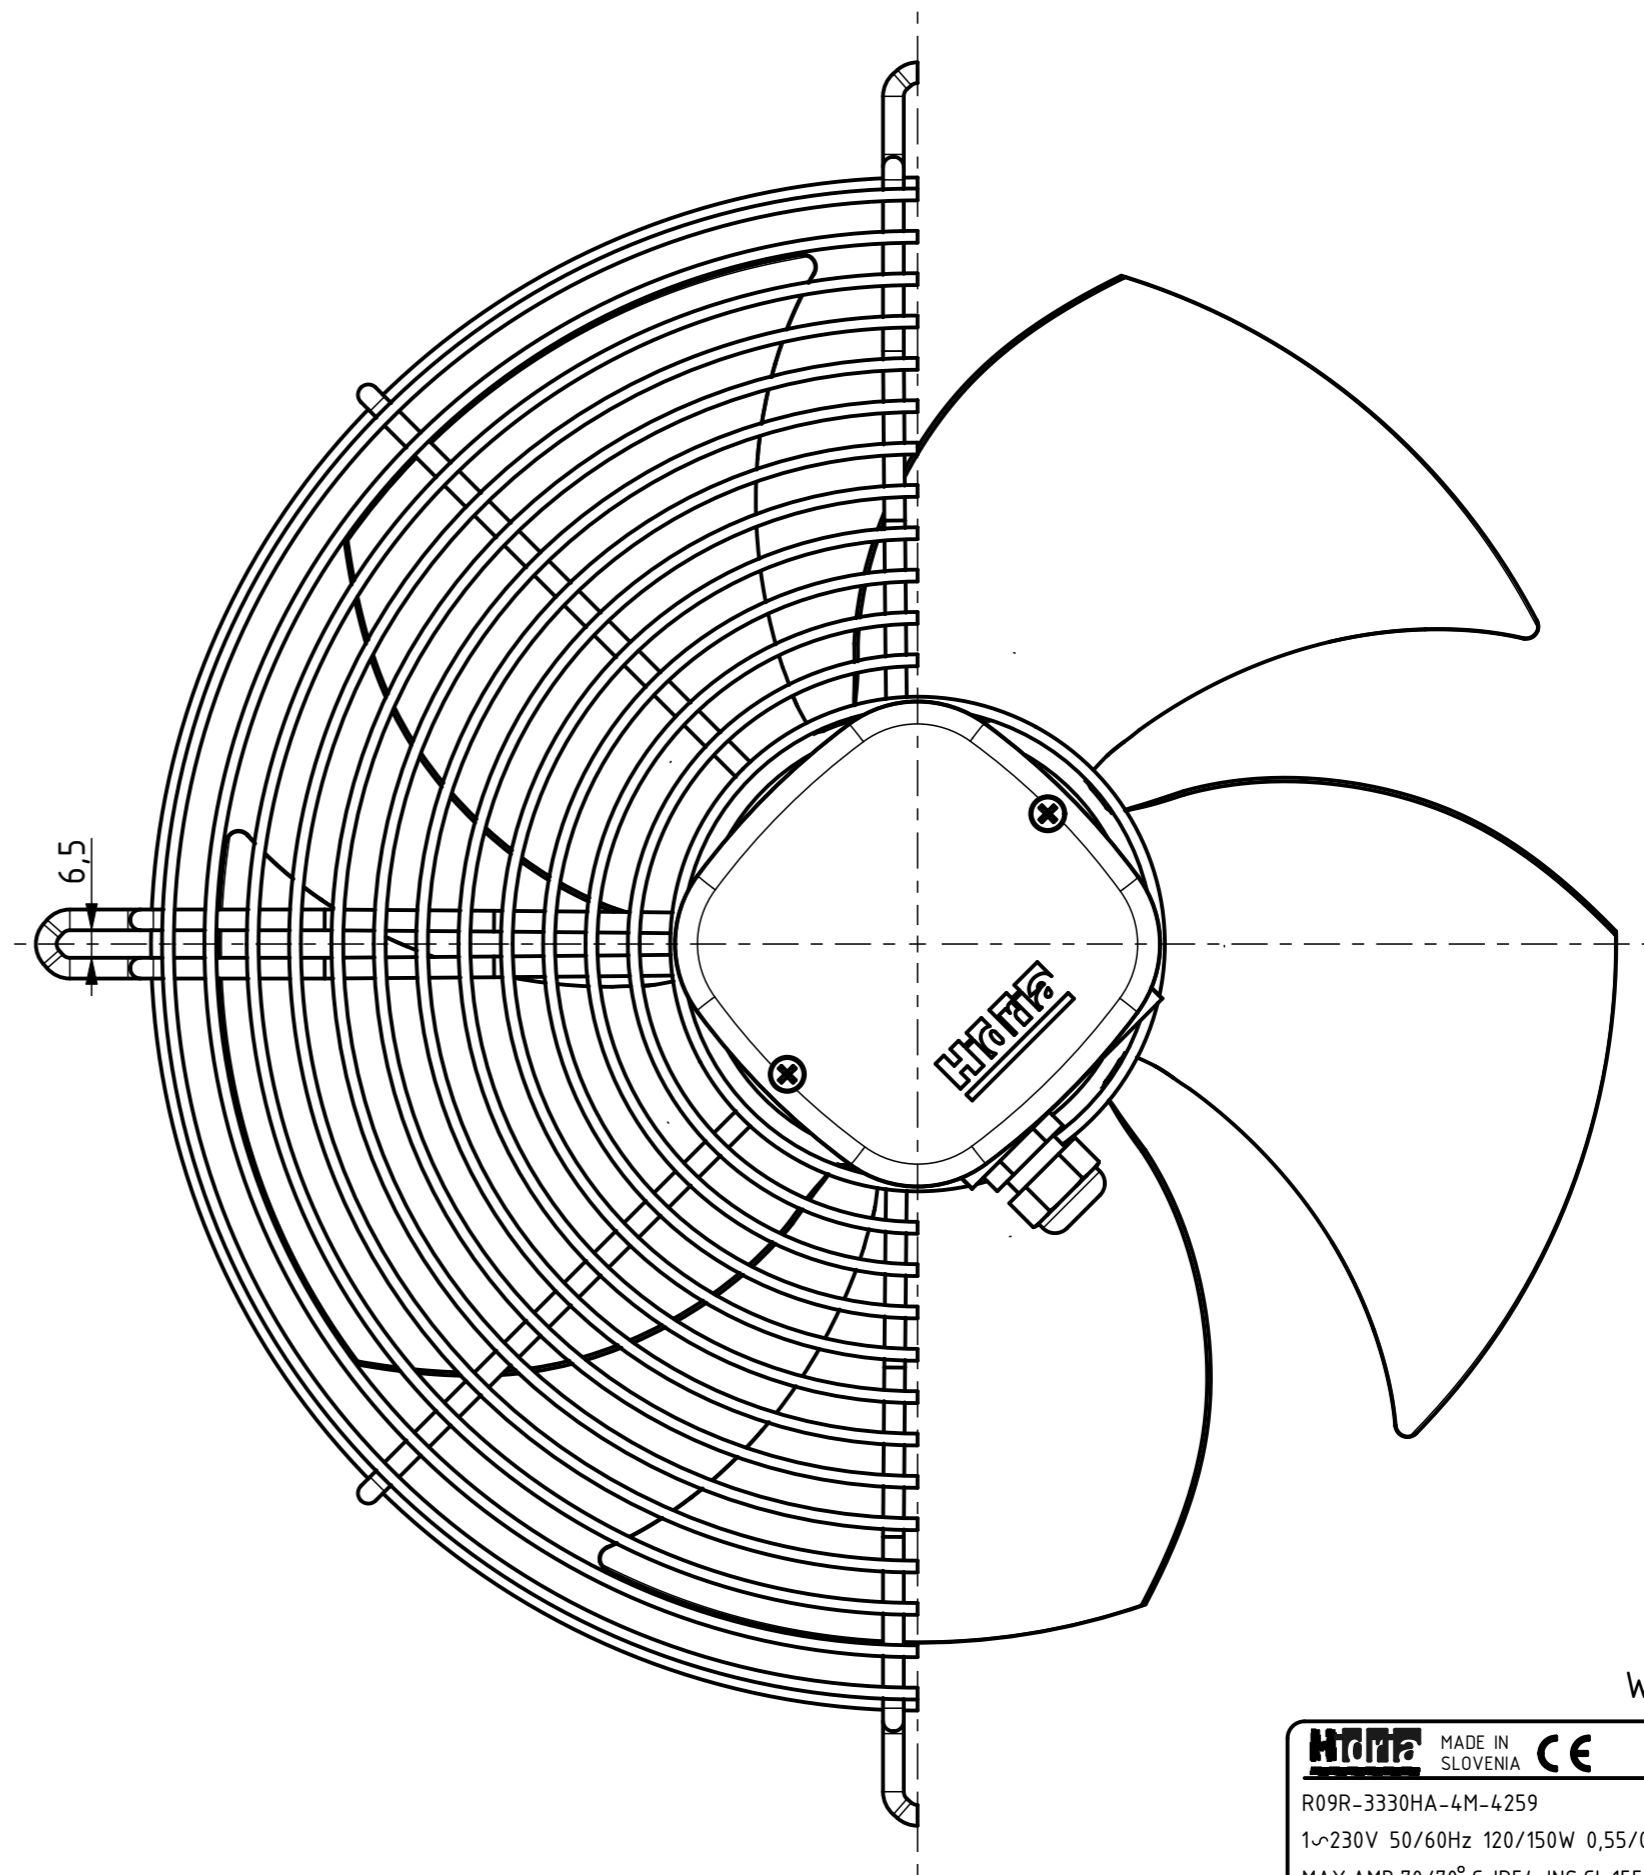

AIRFLOW
DIRECTION

Weight: 3,5kg

HTM	MADE IN SLOVENIA	CE	DATE
R09R-3330HA-4M-4259			0309-4-1127
1~230V 50/60Hz 120/150W 0,55/0,67A 1350/1510RPM			
MAX.AMB.70/70° C IP54 INS.CL.155 C=4µF/450V			
TH.PROT.			