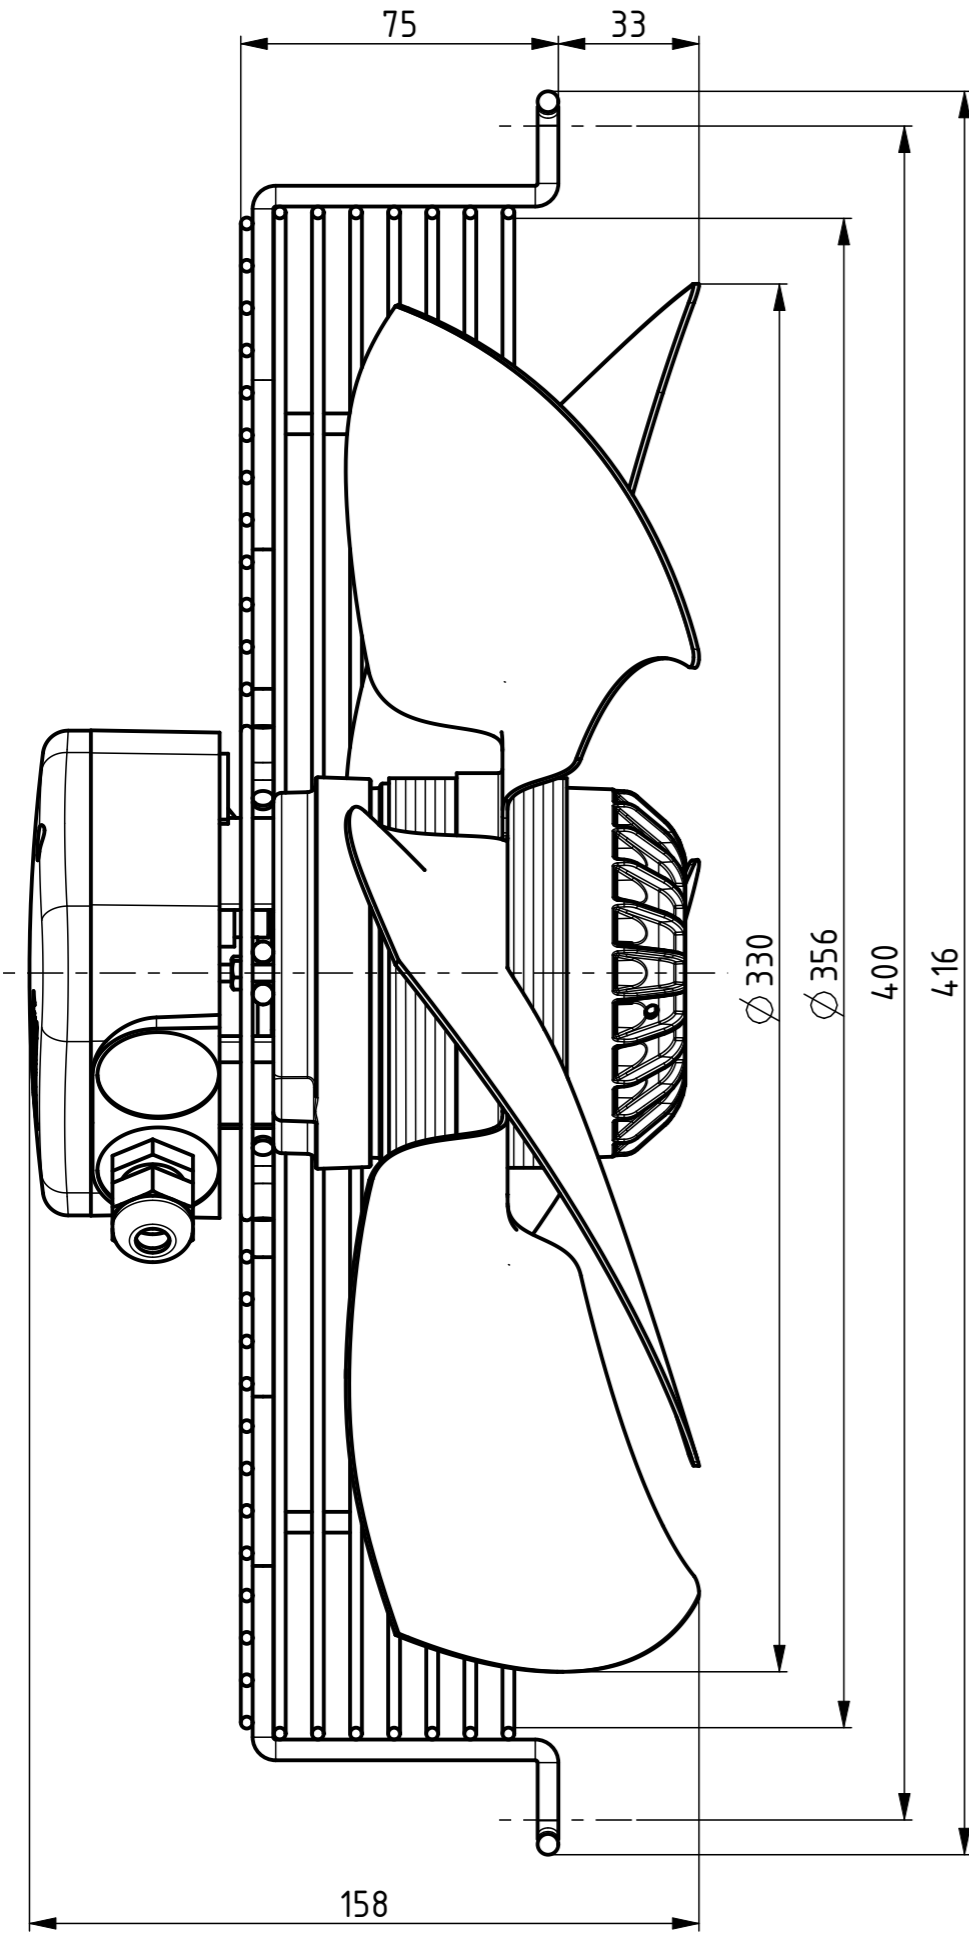

AIRFLOW
DIRECTION

Weight: 3,5kg

HTM	MADE IN SLOVENIA	CE	DATE
R09R-3330HA-4M-4259			0309-4-1127
1~230V 50/60Hz 120/150W 0,55/0,67A 1350/1510RPM			
MAX.AMB.70/70° C IP54 INS.CL.155 C=4µF/450V			
TH.PROT.			