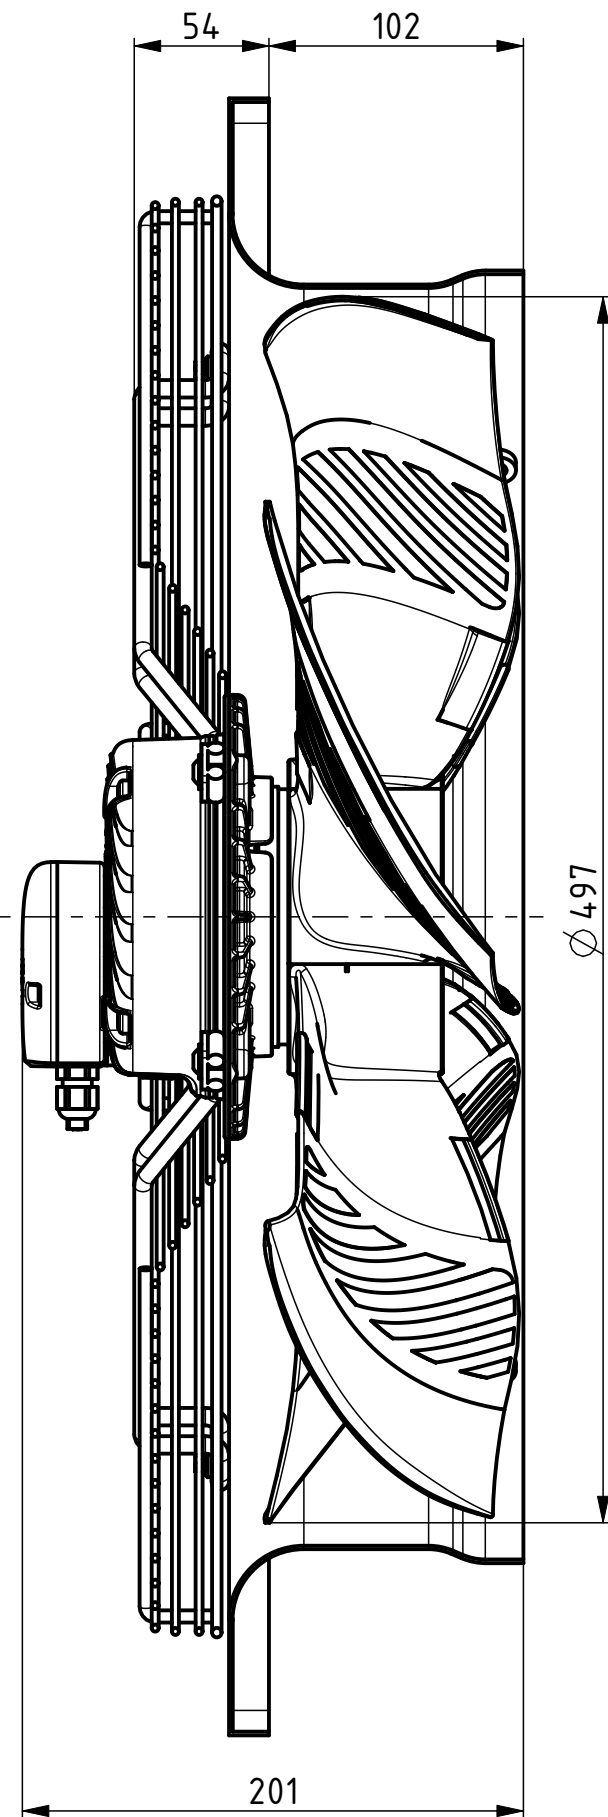

AIRFLOW
DIRECTION

Weight: 11,0kg

HITRE MADE IN SLOVENIA	CE	DATE
R10P-50APB-ES35B-01A16	0310-4-0083	
1~230-240V 50-60Hz 120W 0,85A		
EN60335 100-800RPM MAX.AMB.65° C IP54		
INS.CL.130 TH.PROT.		
ErP: Effes=43,3% (A,static) N=55,2 VSD integrated		