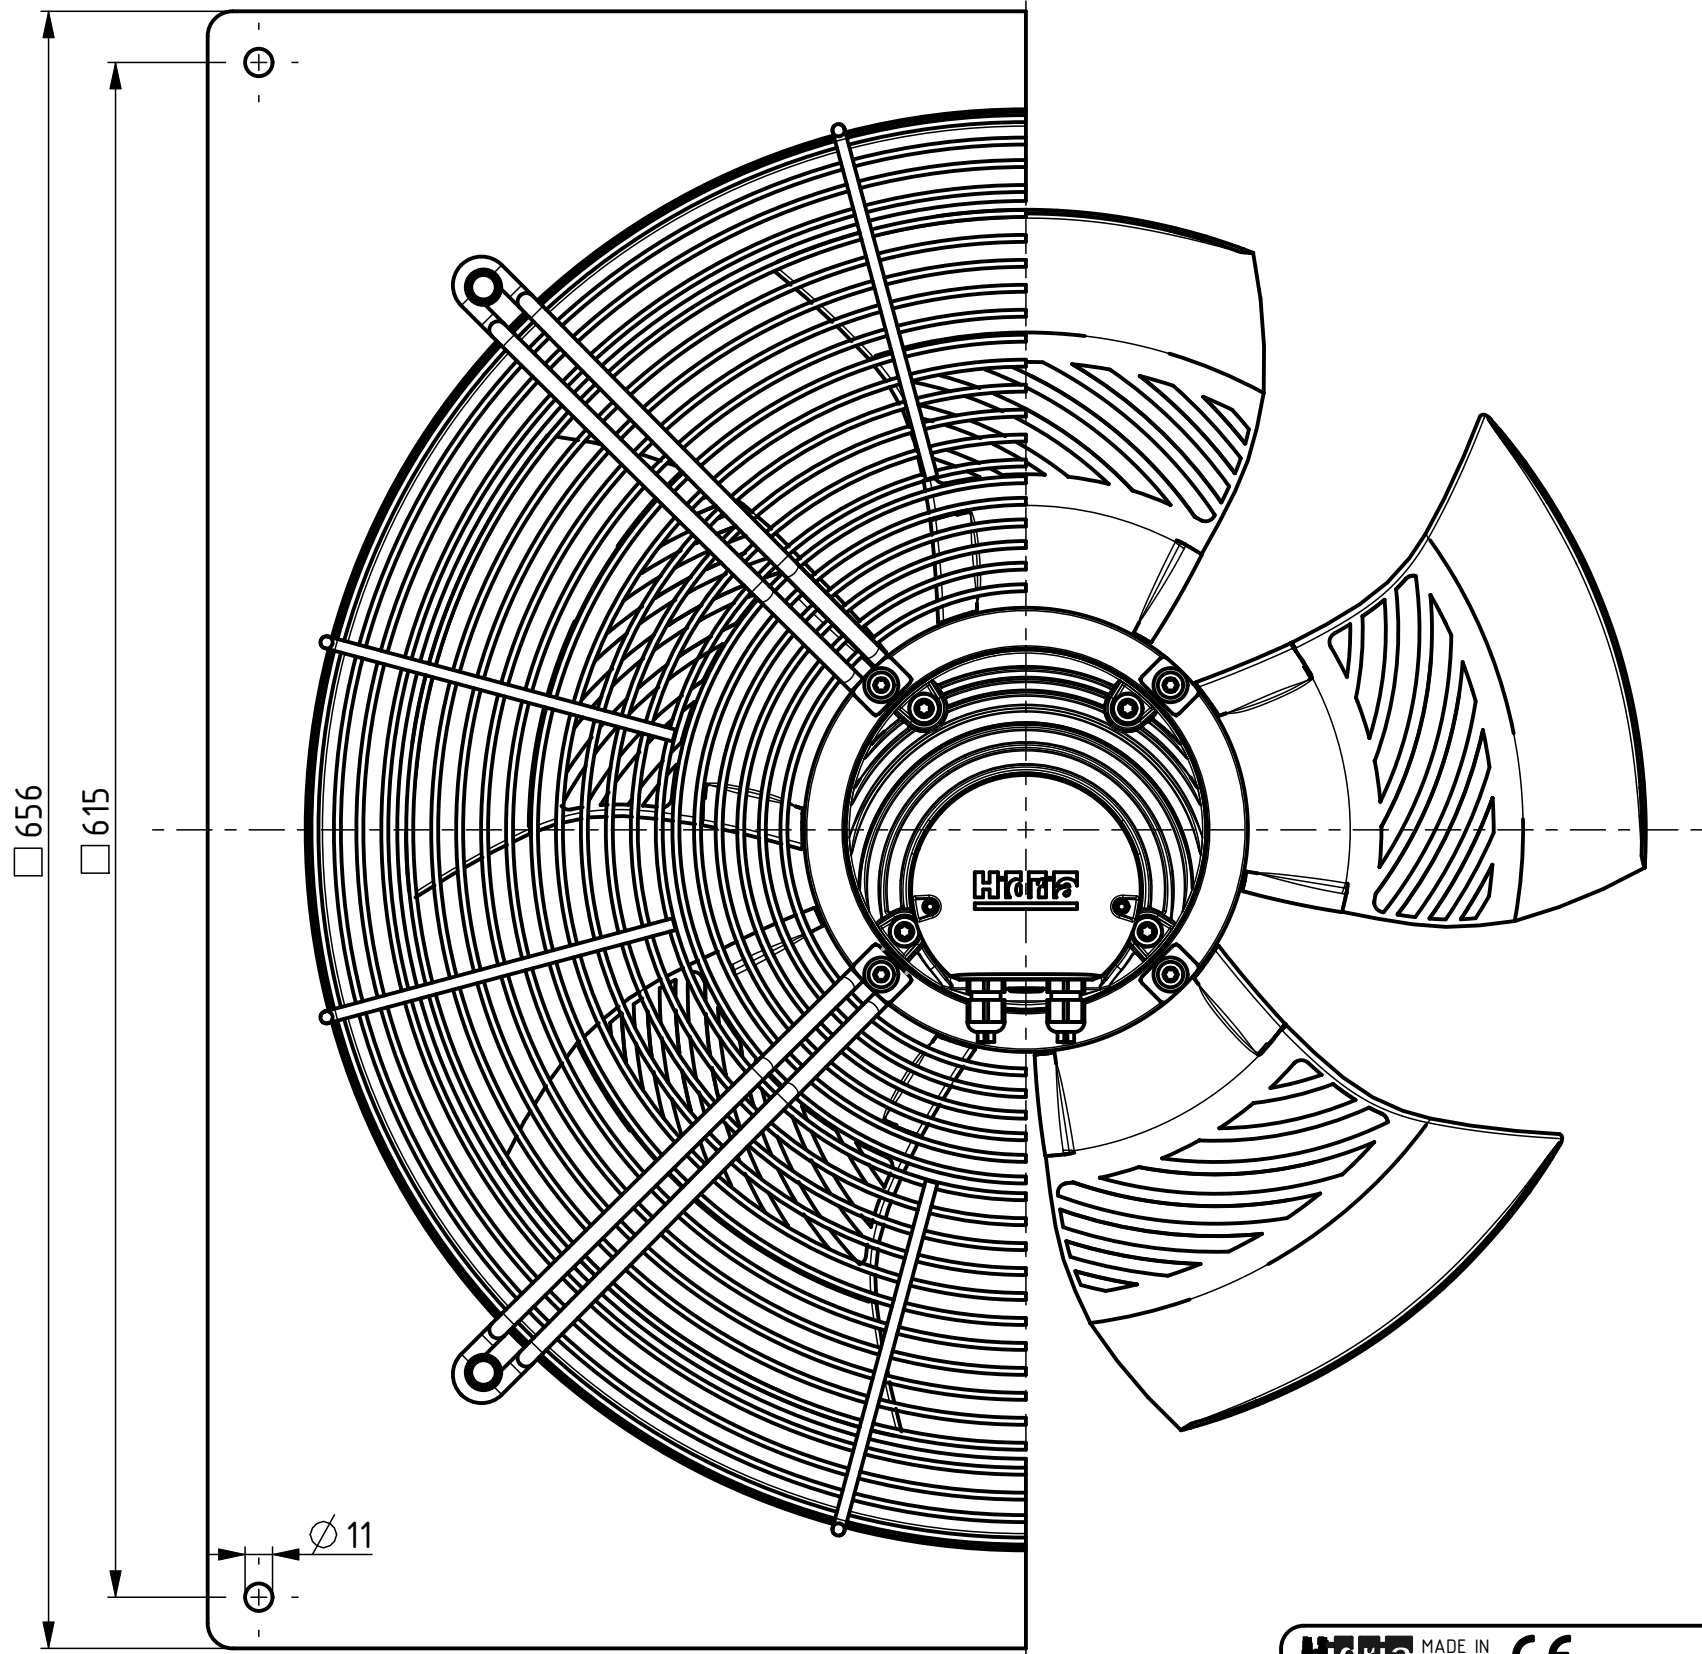

AIRFLOW
DIRECTION

Weight: 11,0kg

HITRE MADE IN SLOVENIA	CE	DATE
R10P-50APB-ES35B-01A16	0310-4-0083	
1~230-240V 50-60Hz 120W 0,85A		
EN60335 100-800RPM MAX.AMB.65° C IP54		
INS.CL.130 TH.PROT.		
ErP: Effes=43,3% (A,static) N=55,2 VSD integrated		