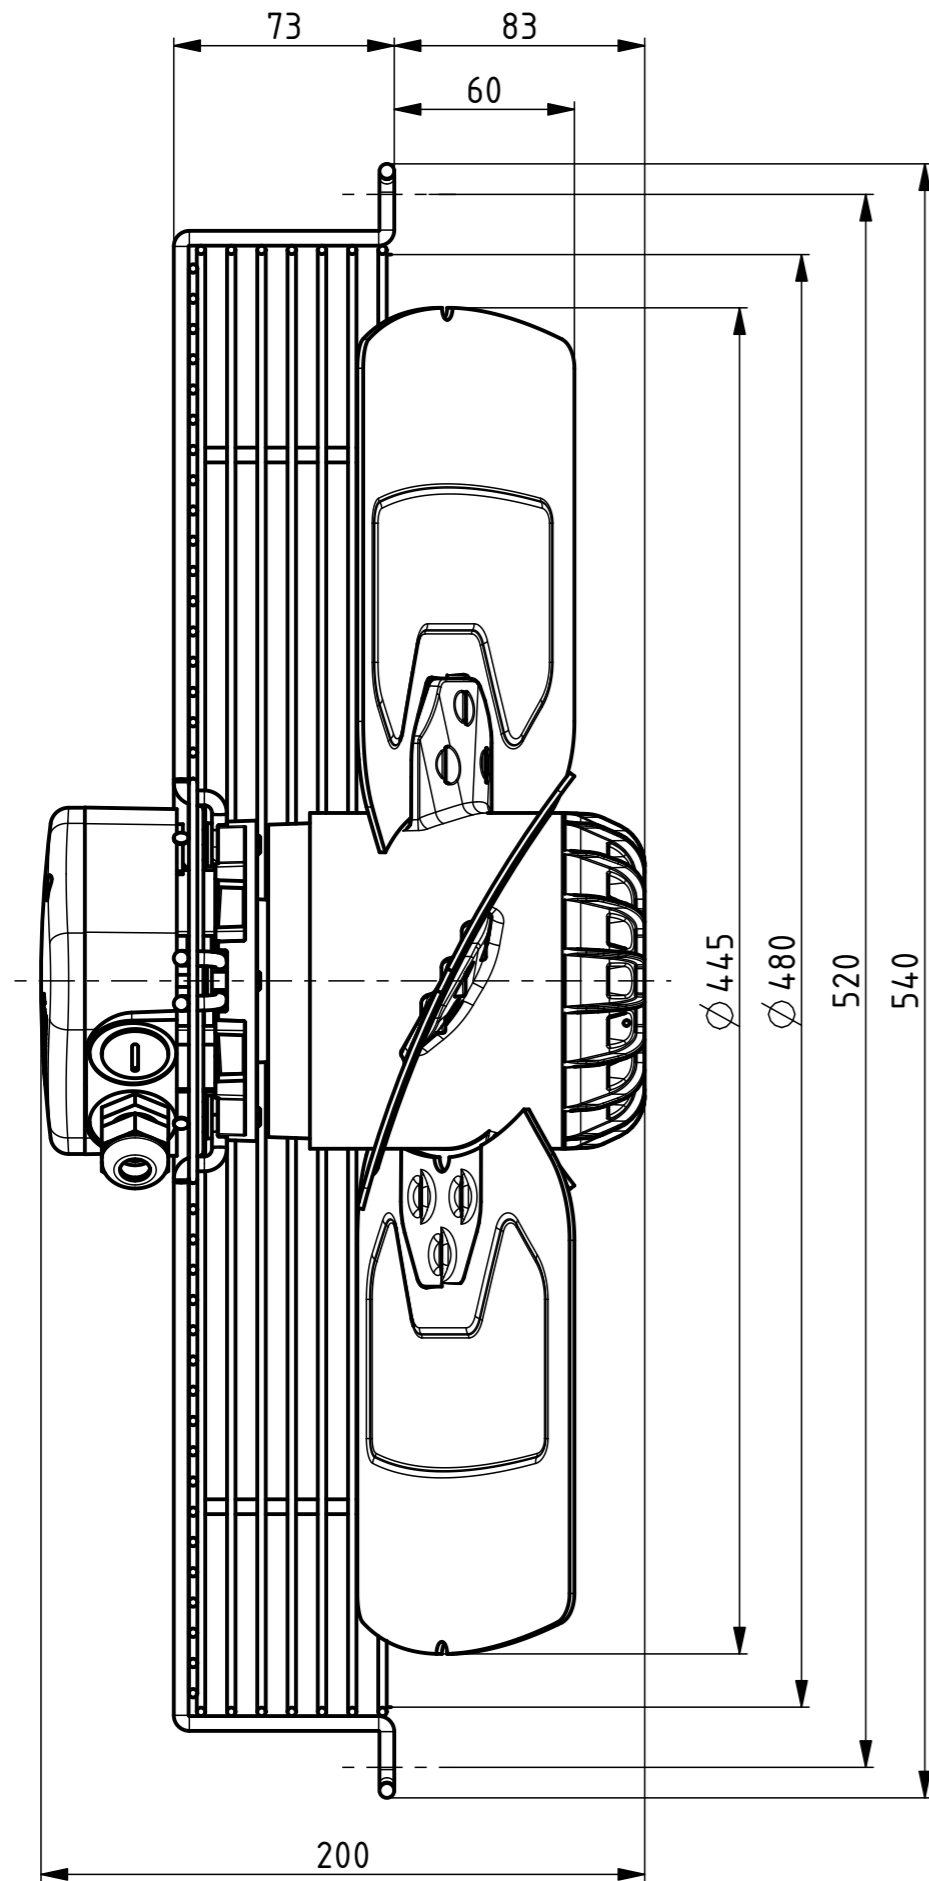

AIRFLOW  
DIRECTION →

Weight: 6,3kg

<b>HIMA</b> MADE IN SLOVENIA	<b>CE</b>	DATE
R11R-4525P-4T-5136		0311-4-0082
3~Y400/D230V 50Hz 230W 0,55/0,95A 1335RPM MAX.AMB.70°C		
3~Y400/D230V 60Hz 310W 0,55/0,95A 1430RPM MAX.AMB.70°C		
IP54 INS.CL.155		
TH.PROT.		
ErP: Effes=33,7% (A,static)	N=43,5	