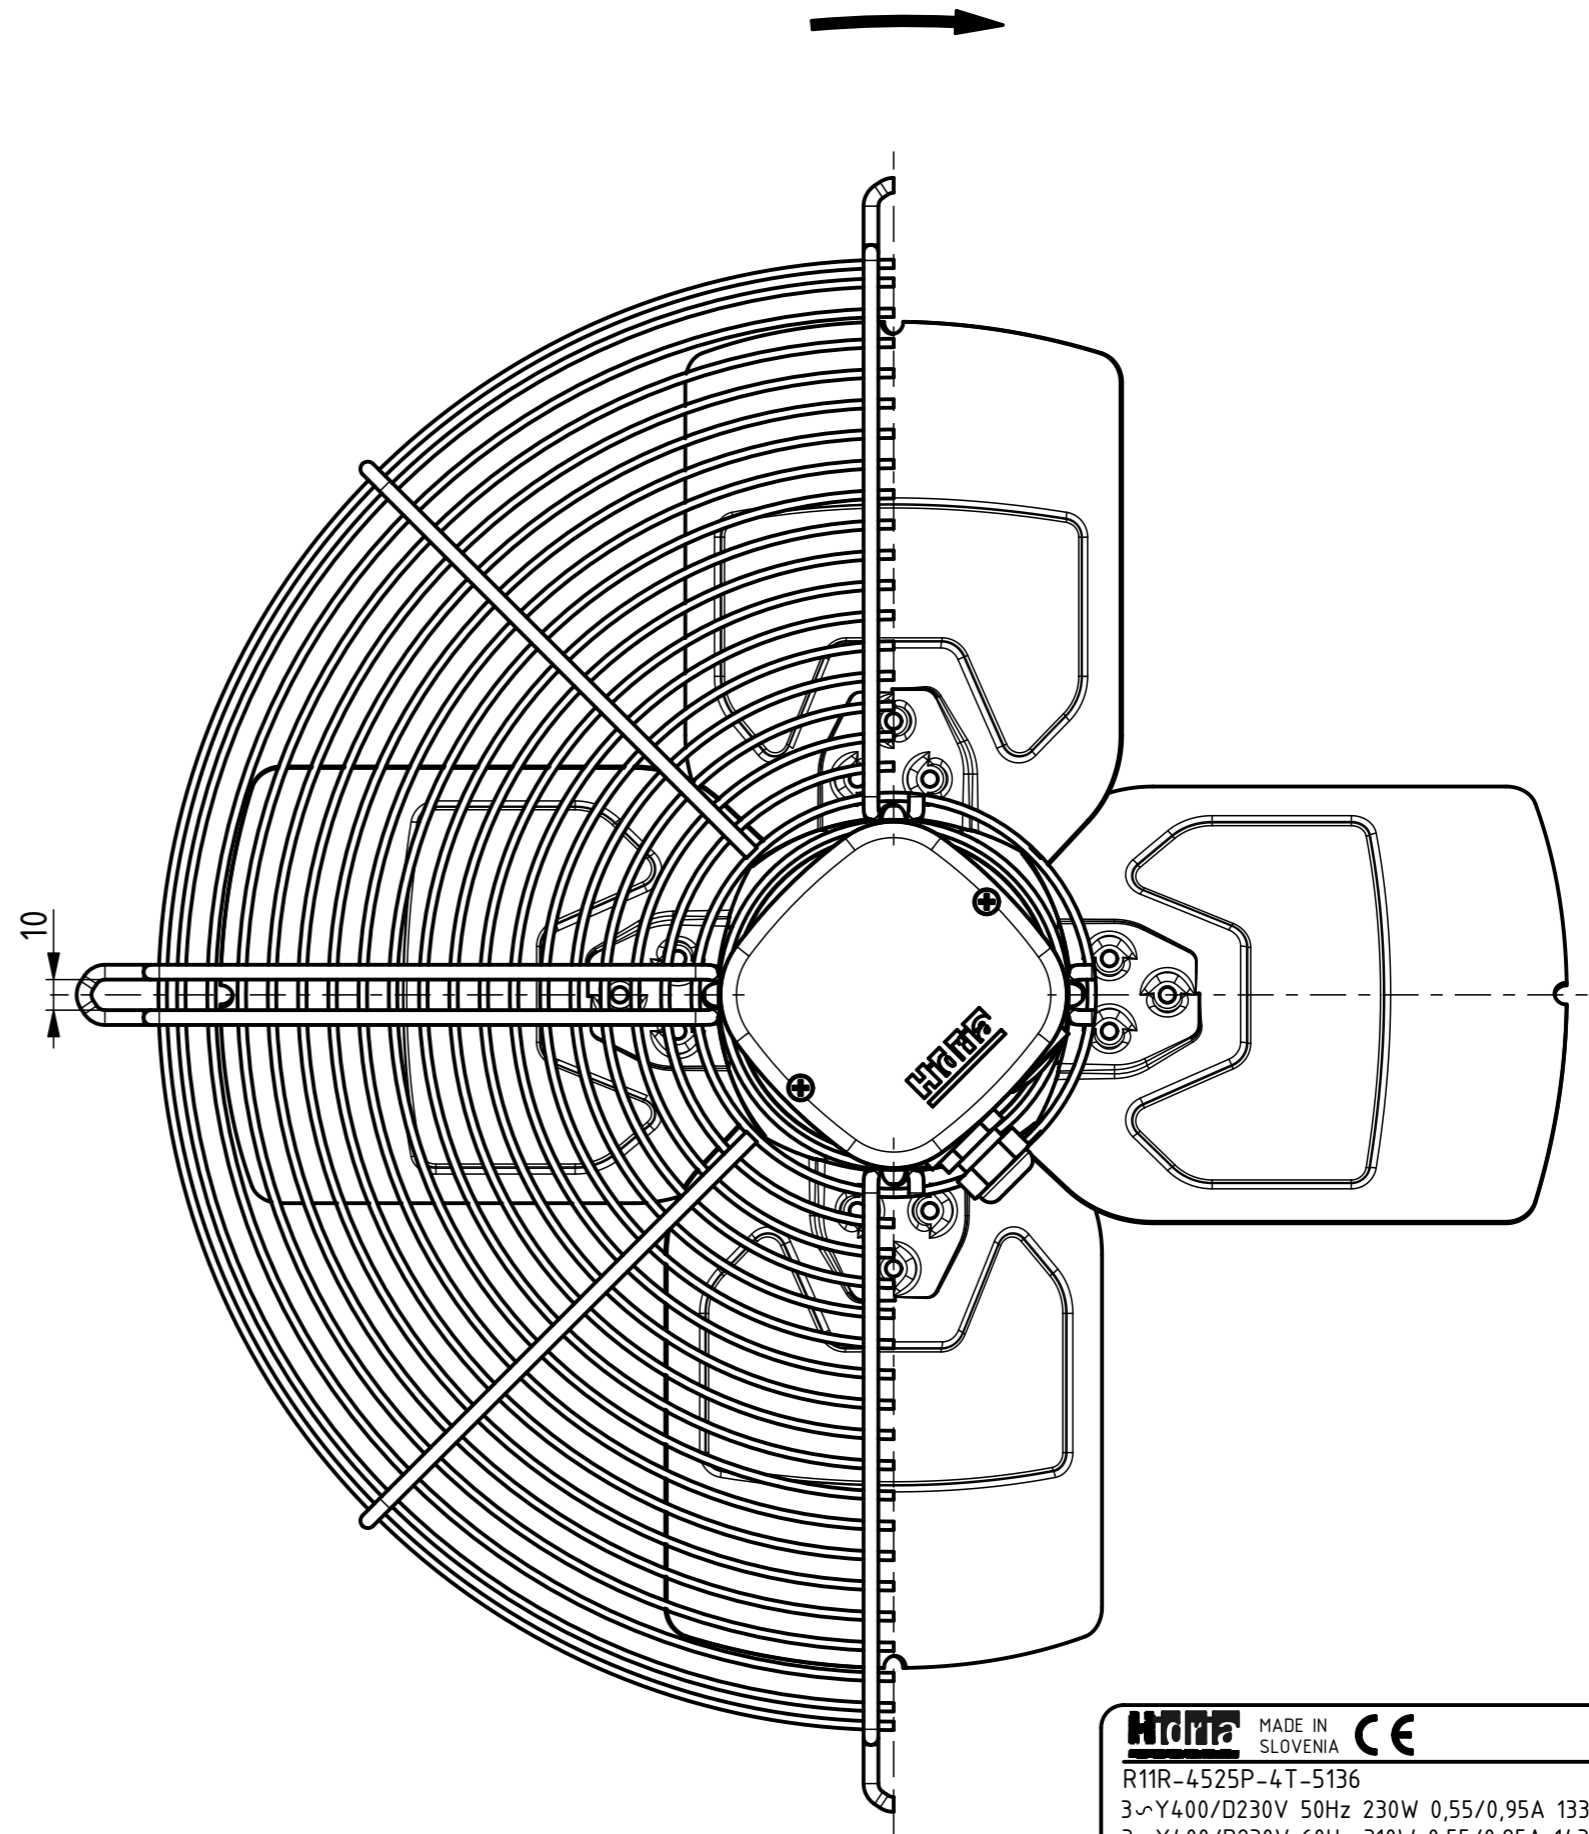

AIRFLOW  
DIRECTION →

Weight: 6,3kg

<b>HIMA</b> MADE IN SLOVENIA	<b>CE</b>	DATE
R11R-4525P-4T-5136		0311-4-0082
3~Y400/D230V 50Hz 230W 0,55/0,95A 1335RPM MAX.AMB.70°C		
3~Y400/D230V 60Hz 310W 0,55/0,95A 1430RPM MAX.AMB.70°C		
IP54 INS.CL.155		
TH.PROT.		
ErP: Effes=33,7% (A,static)	N=43,5	