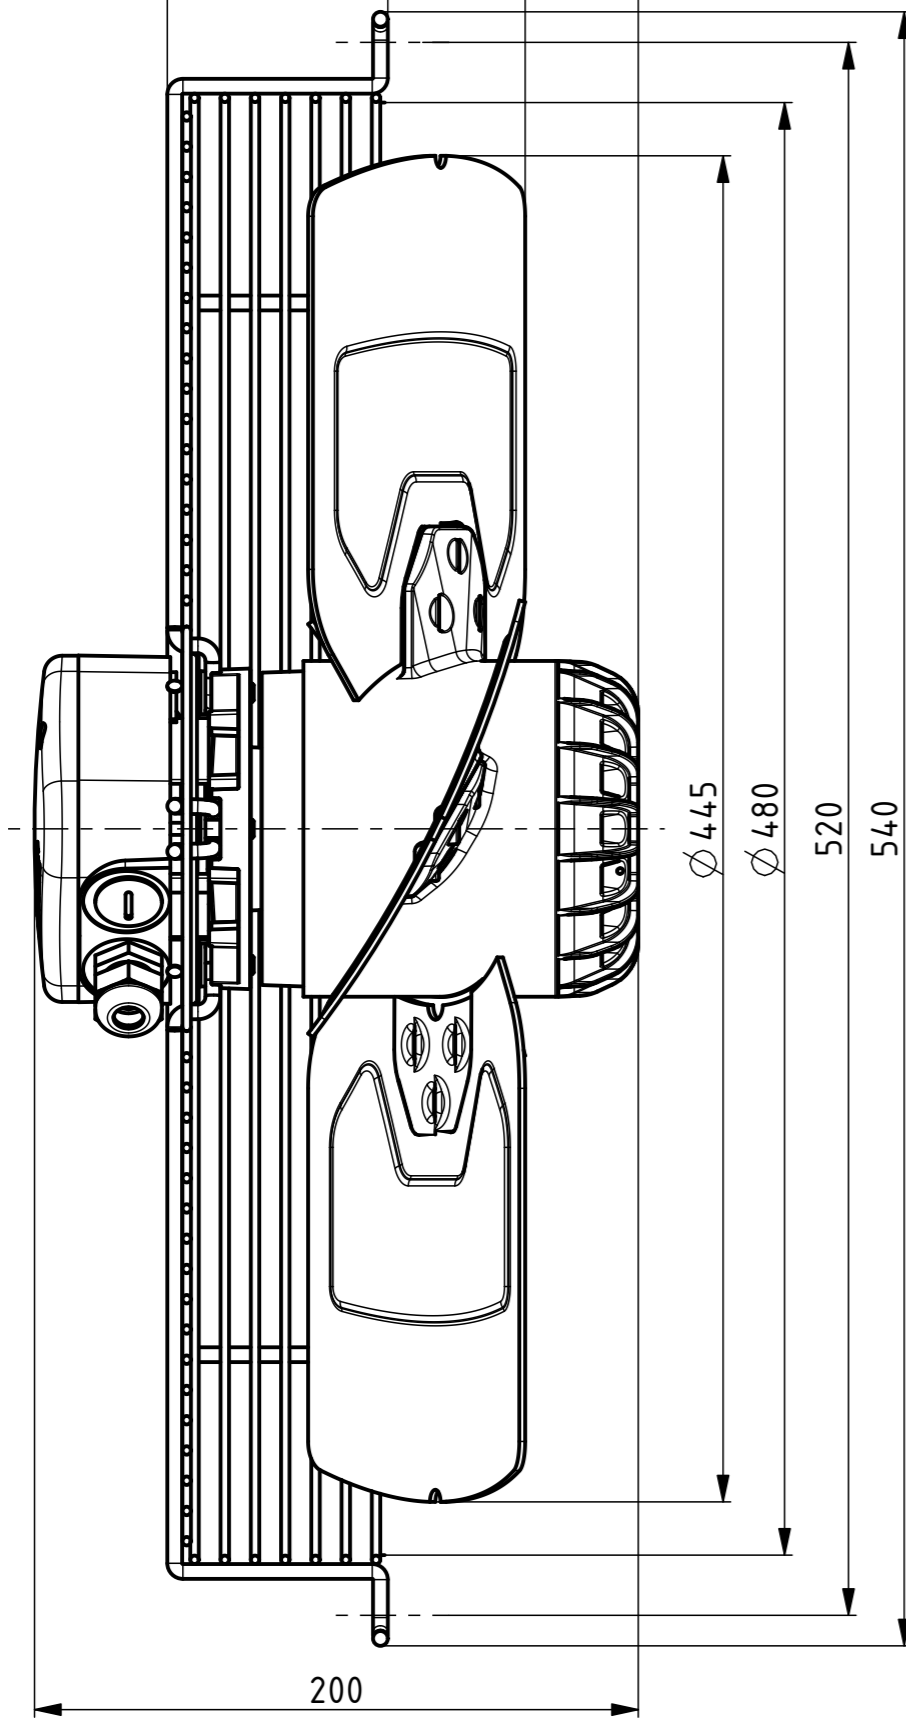

AIRFLOW
DIRECTION

73 83
45

Weight: 6,3kg

HIMA MADE IN SLOVENIA CE	DATE
R11R-4525A-4T-5136	0311-4-0117
3~Y400/D230V 50Hz 230W 0,55/0,95A 1335RPM MAX.AMB.70° C	
3~Y400/D230V 60Hz 310W 0,55/0,95A 1430RPM MAX.AMB.70° C	
IP54 INS.CL.155	
TH.PROT.	
ErP: Effes=33,7% (A,static) N=43,5	