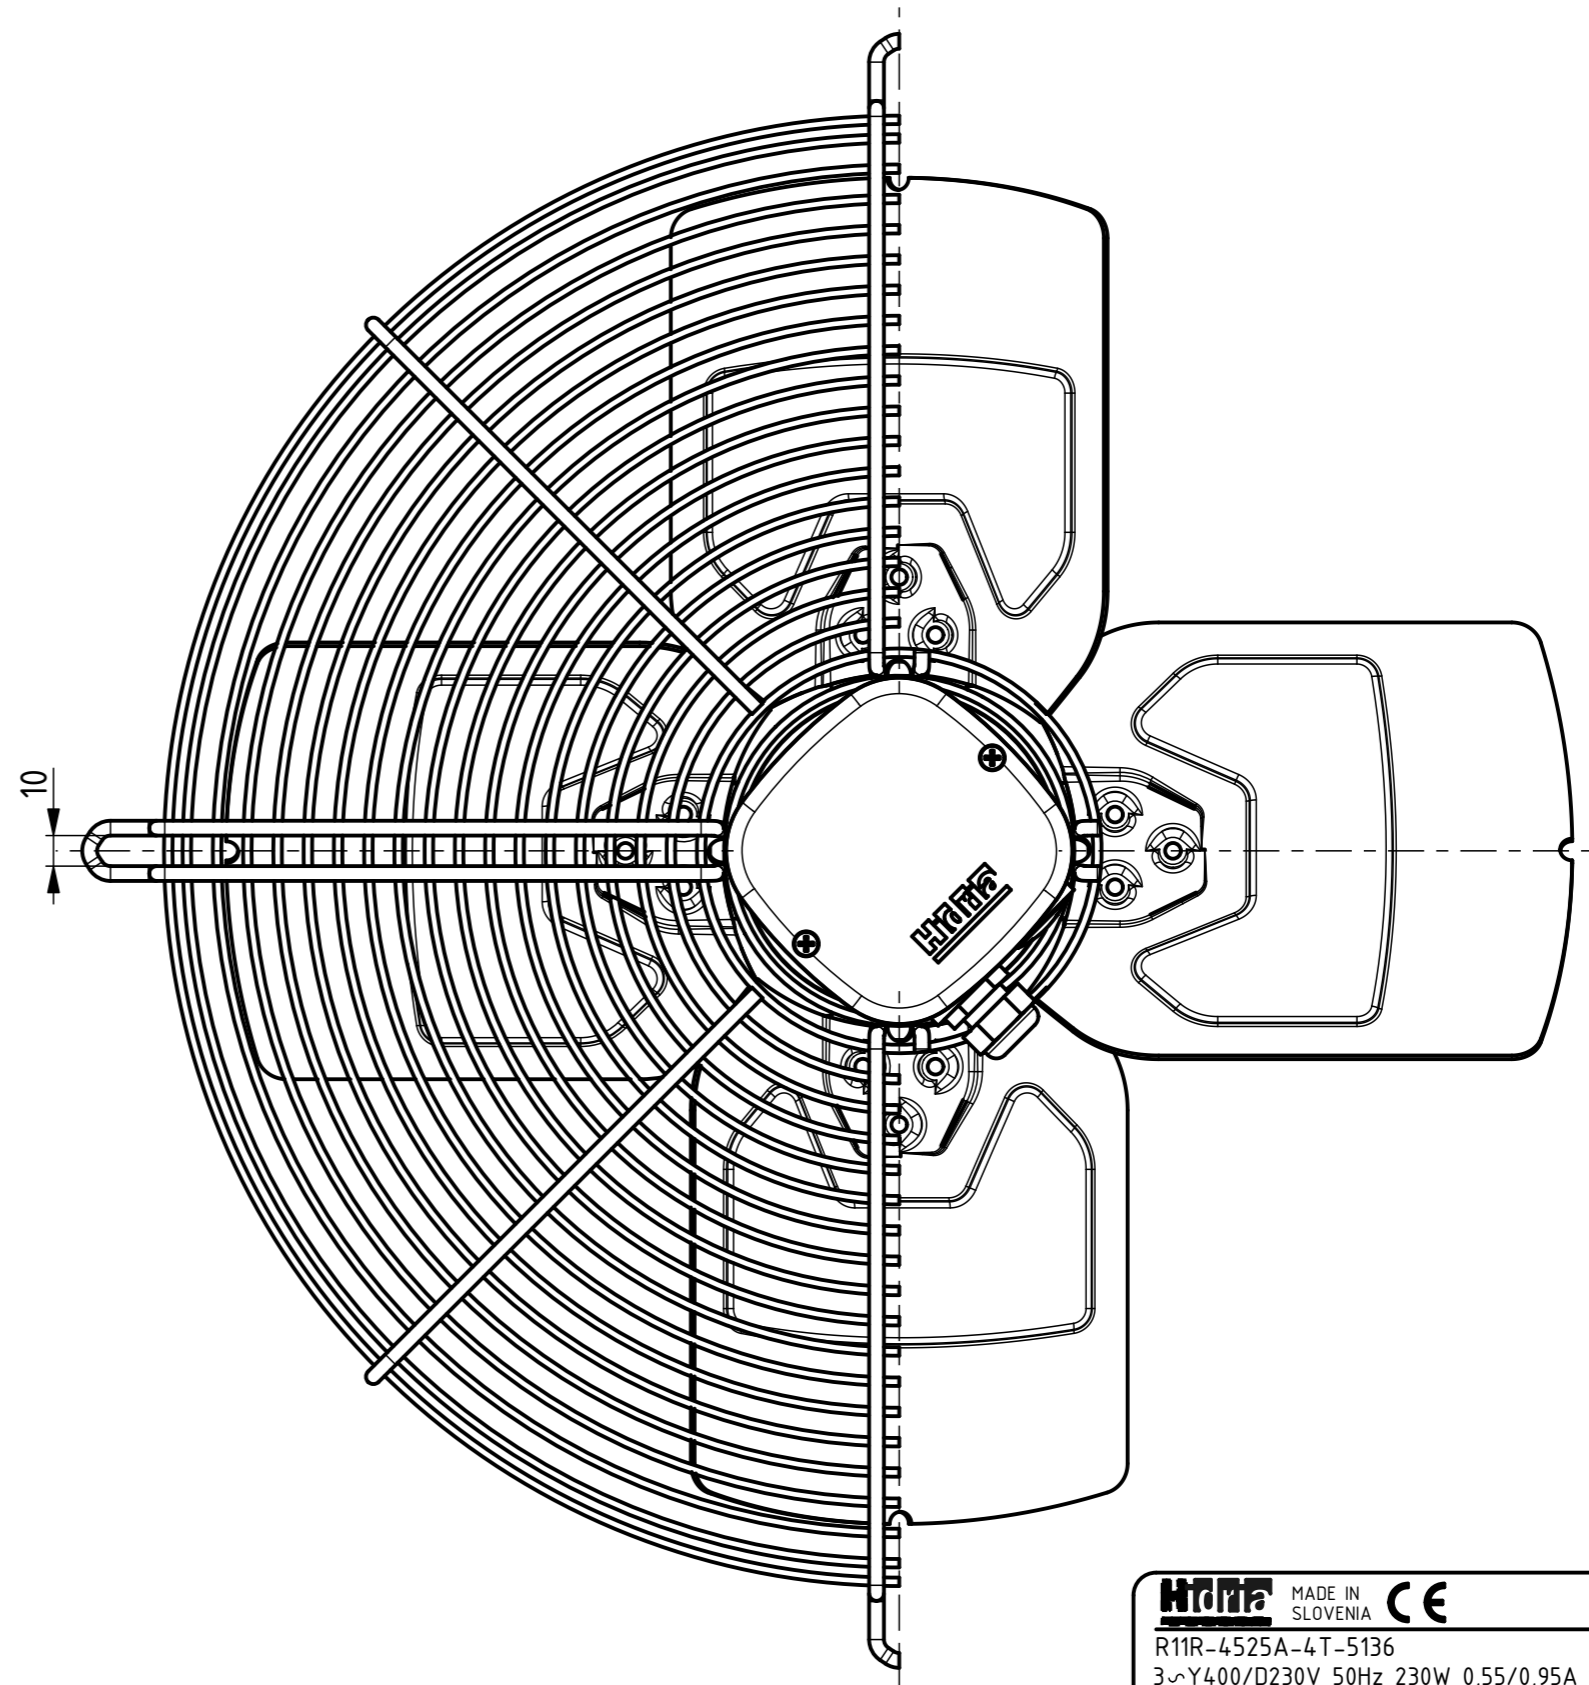

AIRFLOW
DIRECTION

73 83
45

Weight: 6,3kg

HIMA MADE IN SLOVENIA CE	DATE
R11R-4525A-4T-5136	0311-4-0117
3~Y400/D230V 50Hz 230W 0,55/0,95A 1335RPM MAX.AMB.70° C	
3~Y400/D230V 60Hz 310W 0,55/0,95A 1430RPM MAX.AMB.70° C	
IP54 INS.CL.155	
TH.PROT.	
ErP: Effes=33,7% (A,static) N=43,5	