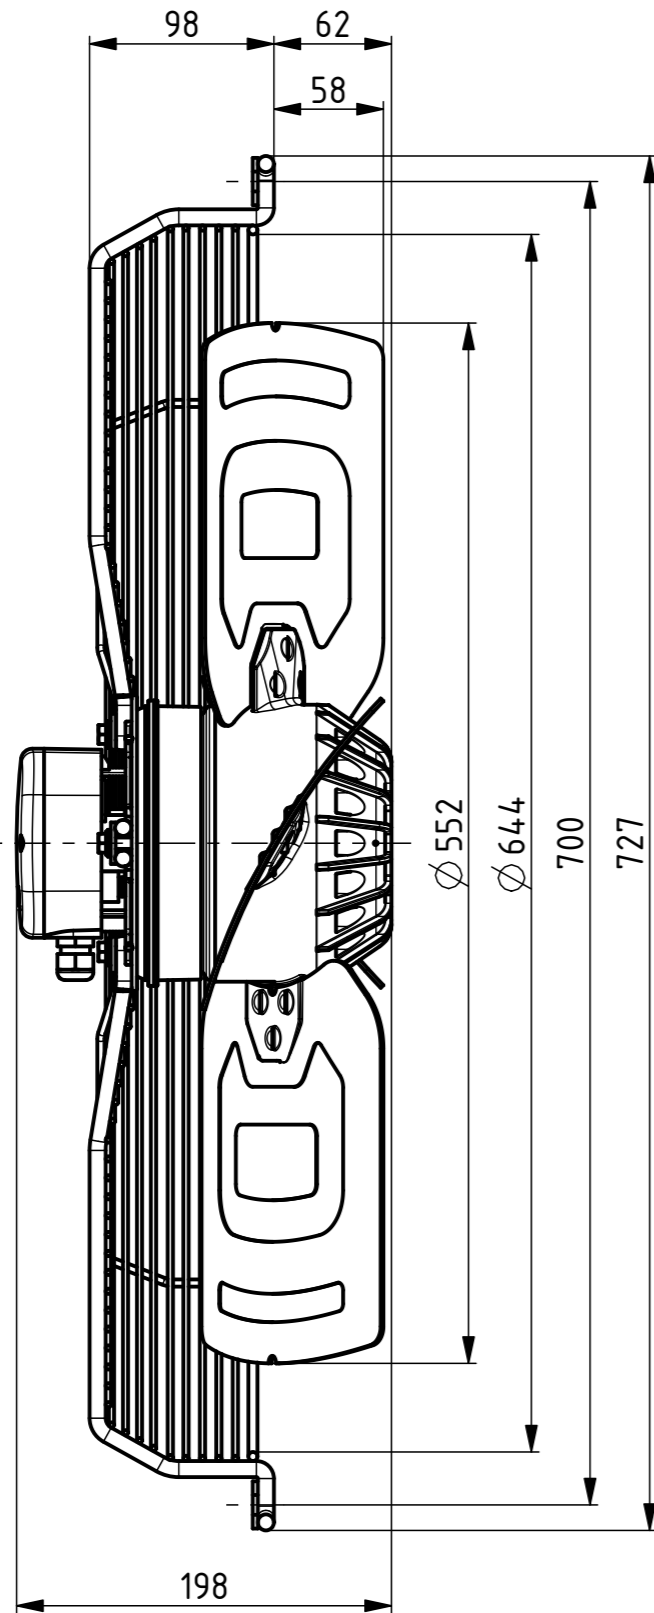

AIRFLOW
DIRECTION

Weight: 11,9kg

HITME MADE IN SLOVENIA CE	DATE
R13R-5630P-6T2-5016	0313-4-0080
3~400V 50Hz D/Y 305/210W 0,7/0,36A 920/780RPM MAX.AMB.60° C	
3~400V 60Hz D/Y 440/260W 0,75/0,44A 1030/710RPM MAX.AMB.50° C	
IP55 INS.CL.155	
TH.PROT.	
ErP: Effes=30,8% (A,static) N=40,0	