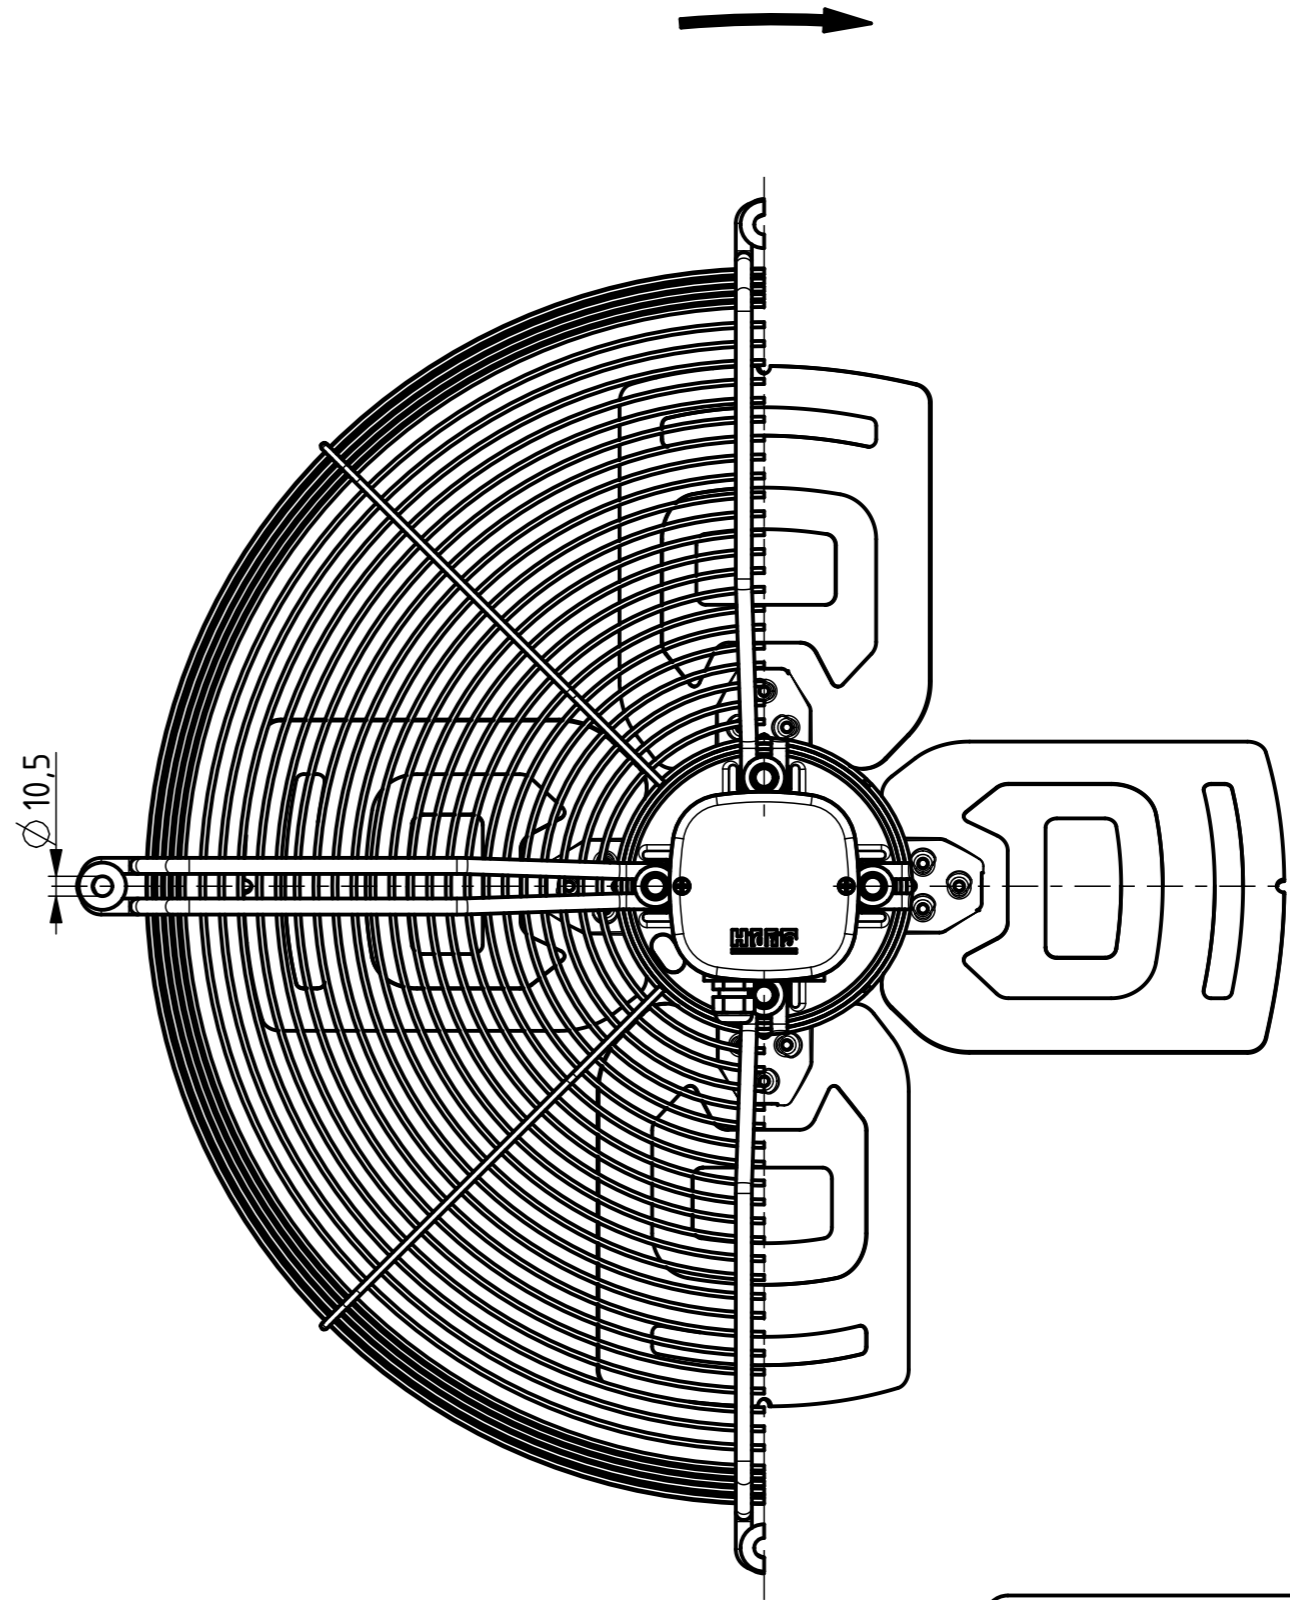

AIRFLOW
DIRECTION

Weight: 11,9kg

HITME MADE IN SLOVENIA CE	DATE
R13R-5630P-6T2-5016	0313-4-0080
3~400V 50Hz D/Y 305/210W 0,7/0,36A 920/780RPM MAX.AMB.60° C	
3~400V 60Hz D/Y 440/260W 0,75/0,44A 1030/710RPM MAX.AMB.50° C	
IP55 INS.CL.155	
TH.PROT.	
ErP: Effes=30,8% (A,static) N=40,0	