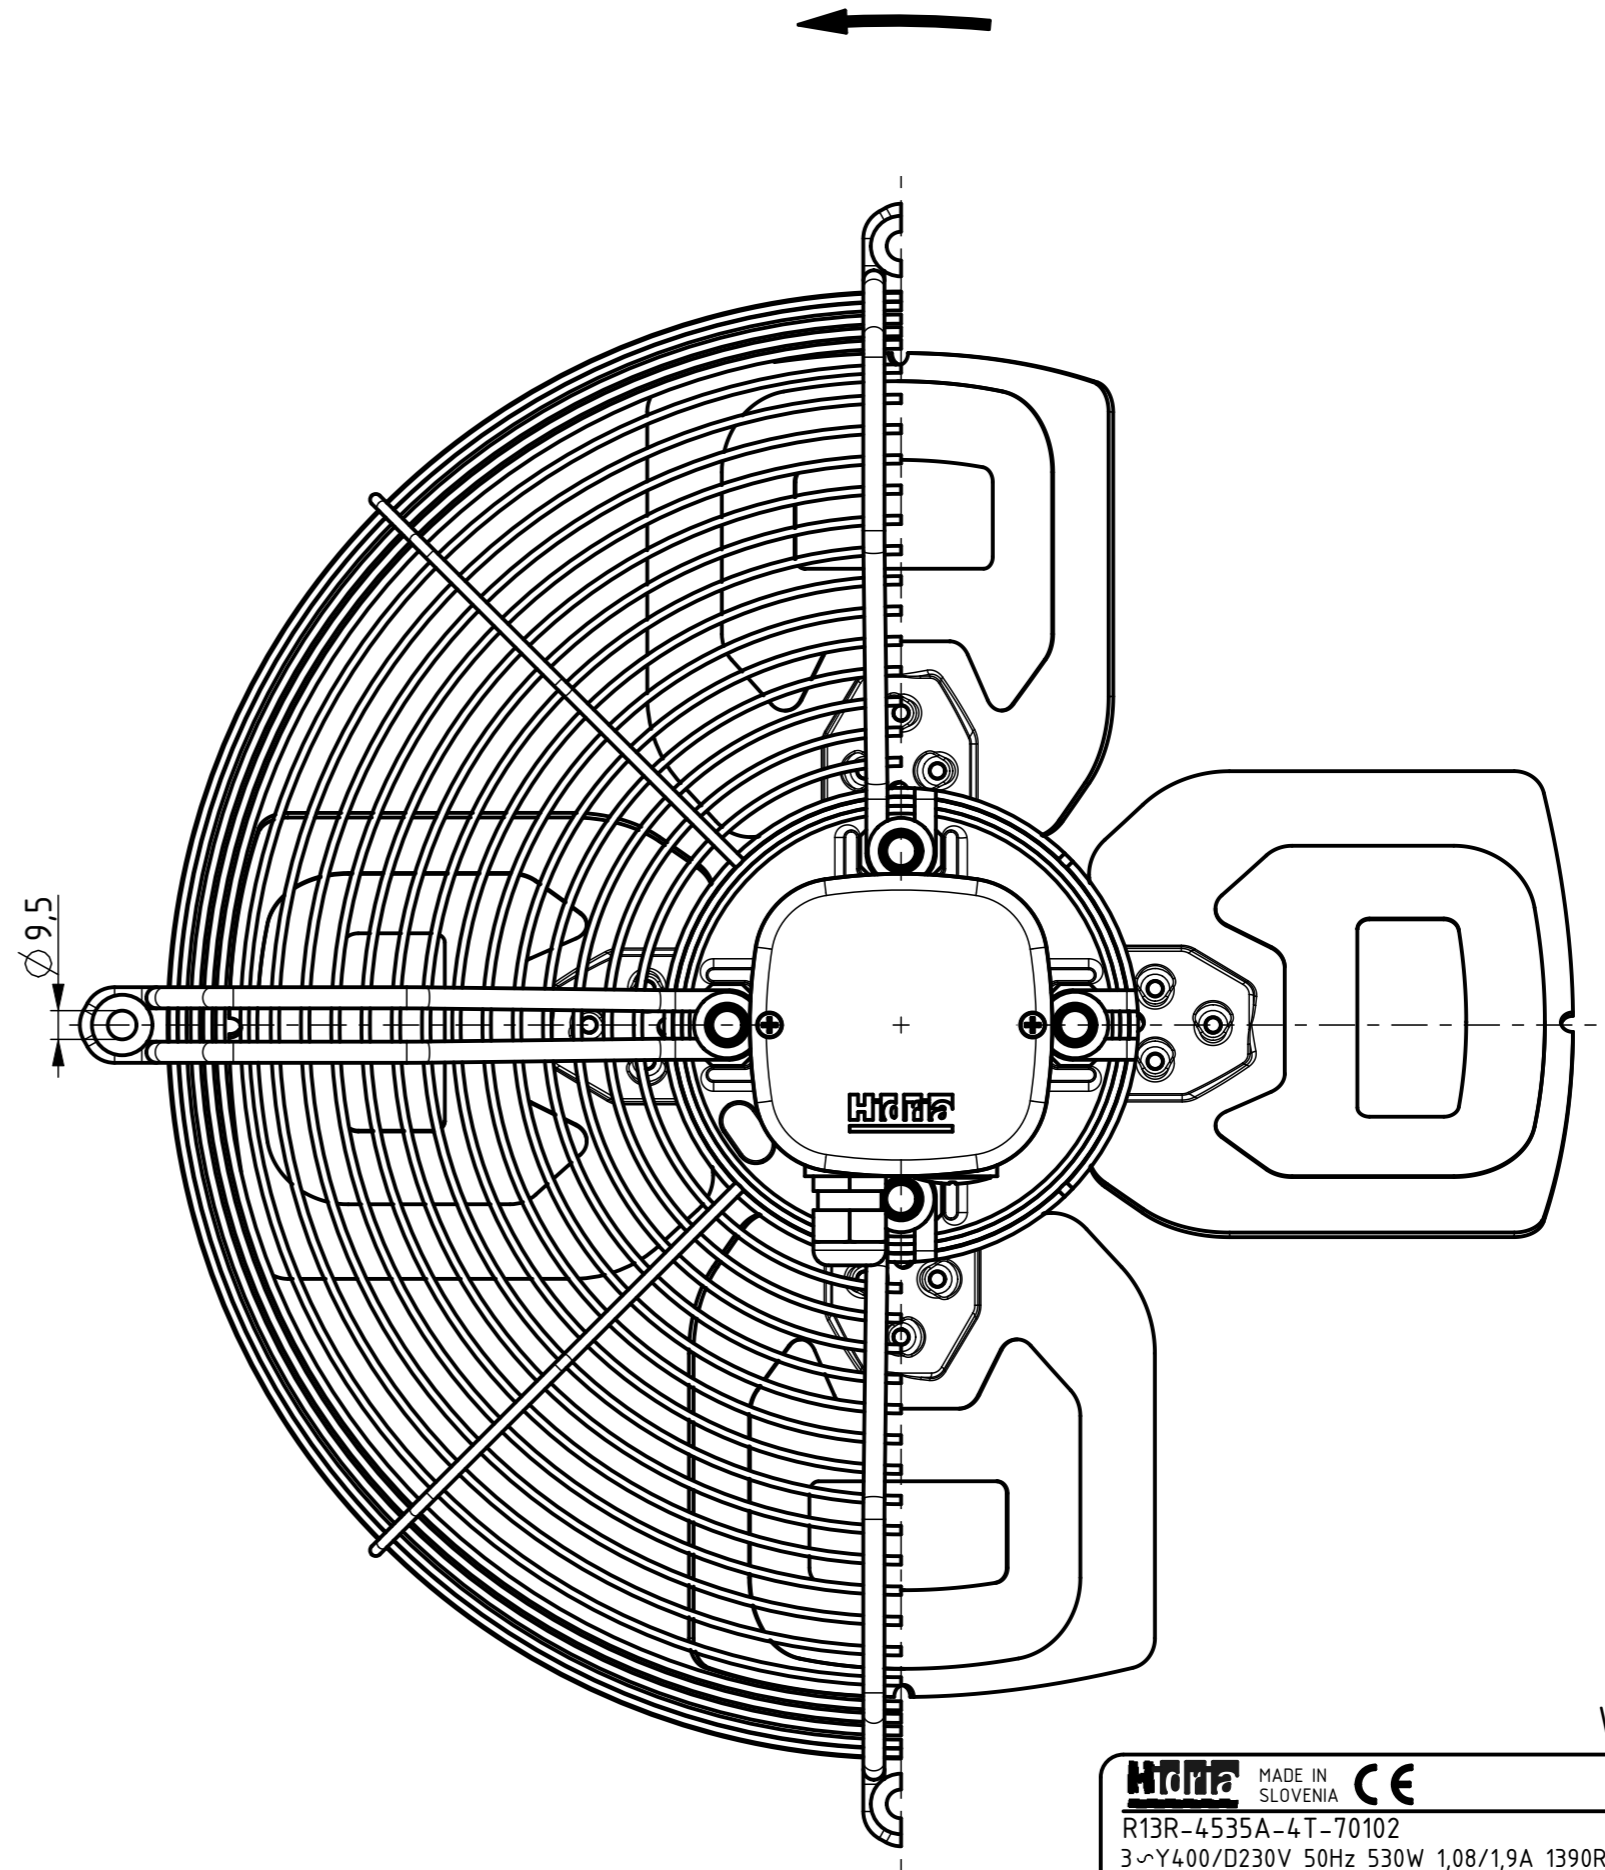

AIRFLOW
DIRECTION

Weight: 13,0kg

HITRE MADE IN SLOVENIA	CE	DATE
R13R-4535A-4T-70102		0313-4-0454
3~Y400/D230V 50Hz 530W 1,08/1,9A 1390RPM MAX.AMB.70° C		
3~Y400/D230V 60Hz 820W 1,37/2,4A 1565RPM MAX.AMB.70° C		
3~Y460/D265V 60Hz 850W 1,32/2,3A 1625RPM MAX.AMB.70° C		
IP54 INS.CL.155 TH.PROT.		
ErP: Effes=32,1% (A,static) N=40,2		