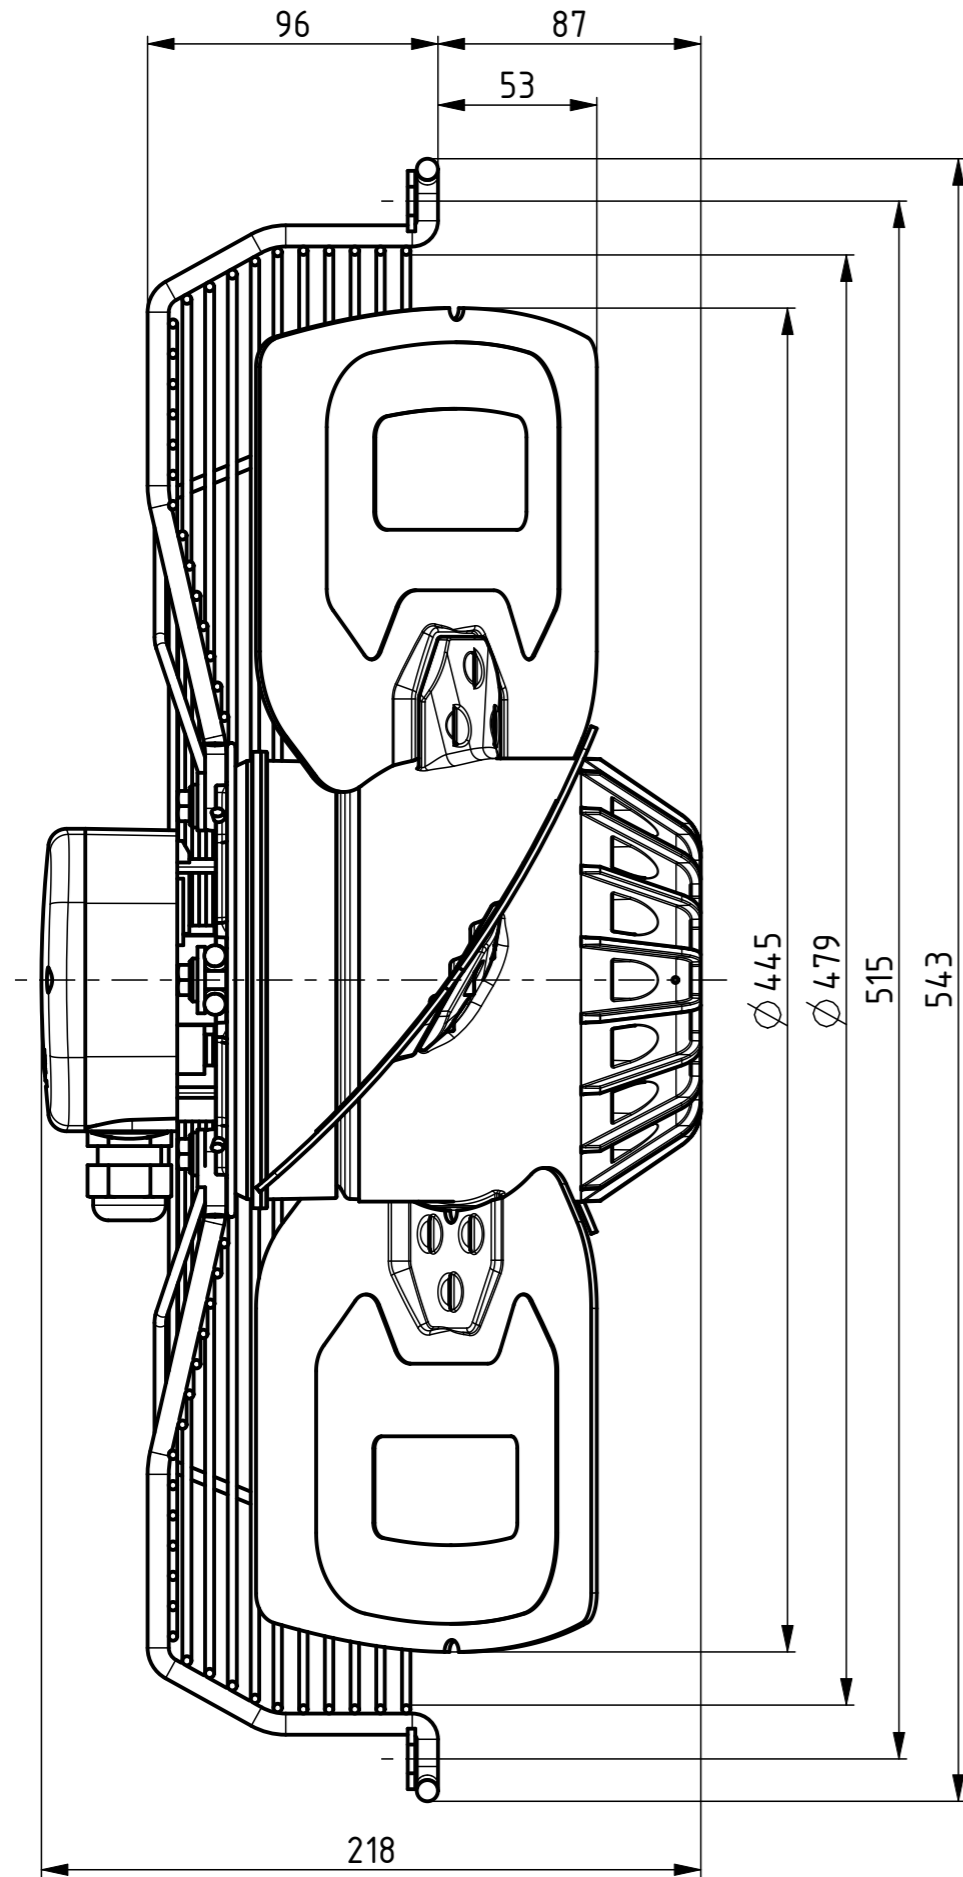

AIRFLOW
DIRECTION

Weight: 13,0kg

HITRE MADE IN SLOVENIA	CE	DATE
R13R-4535A-4T-70102		0313-4-0454
3~Y400/D230V 50Hz 530W 1,08/1,9A 1390RPM MAX.AMB.70° C		
3~Y400/D230V 60Hz 820W 1,37/2,4A 1565RPM MAX.AMB.70° C		
3~Y460/D265V 60Hz 850W 1,32/2,3A 1625RPM MAX.AMB.70° C		
IP54 INS.CL.155 TH.PROT.		
ErP: Effes=32,1% (A,static) N=40,2		