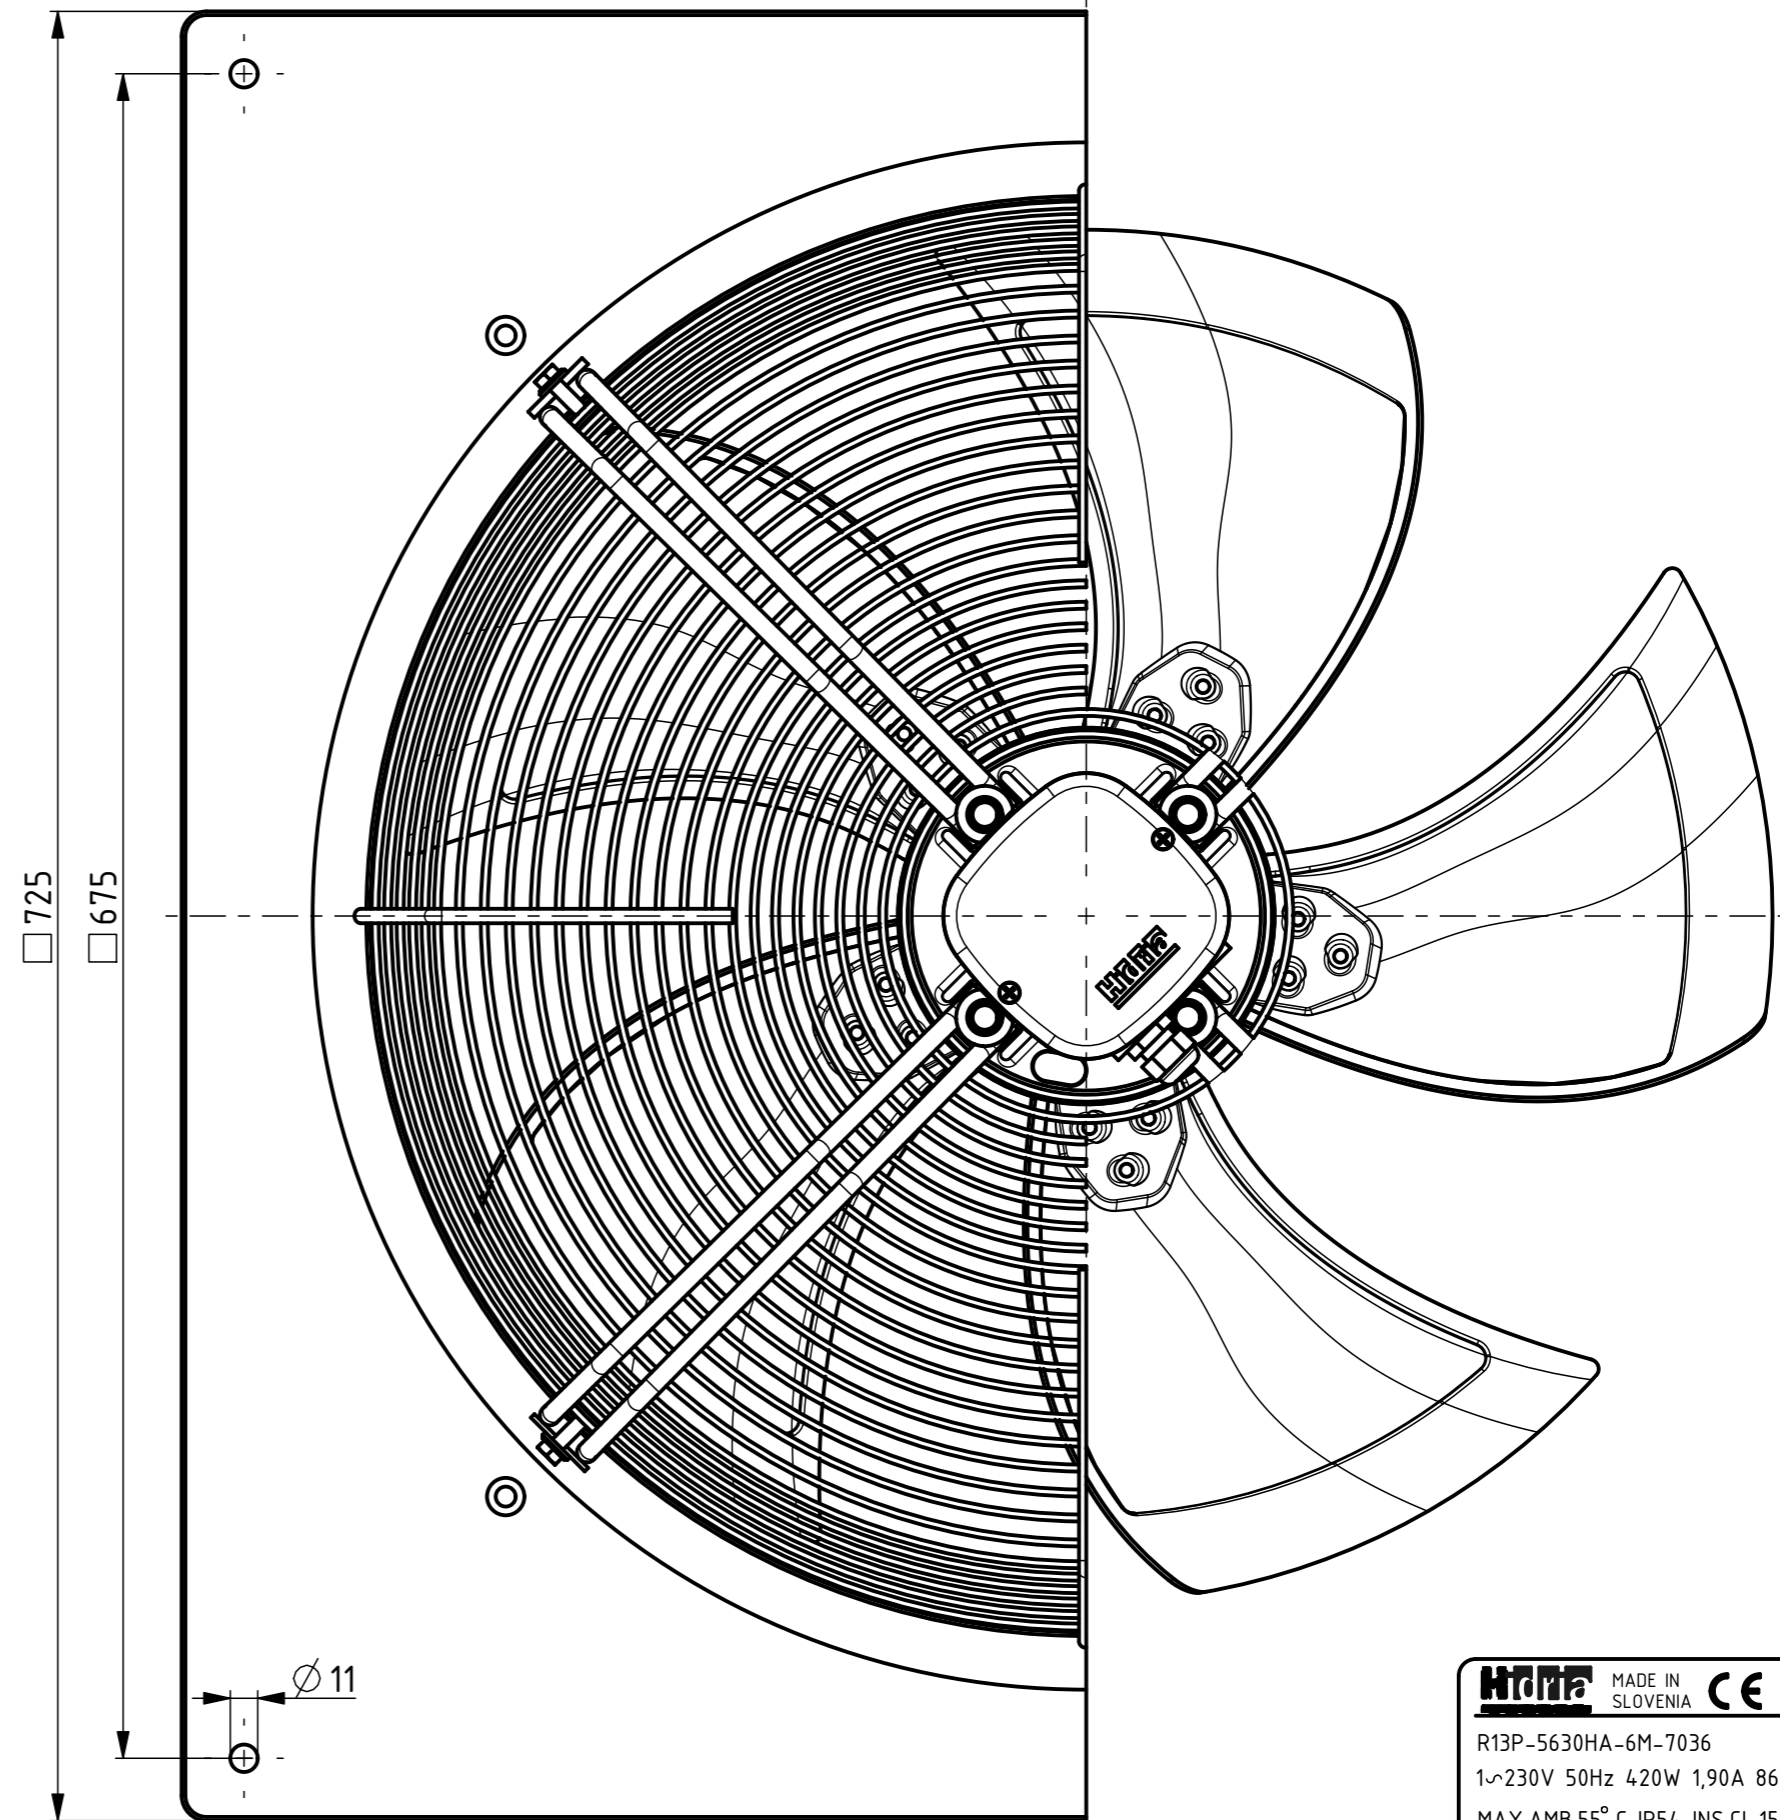

AIRFLOW
DIRECTION

Weight: 21kg

HITITE	MADE IN SLOVENIA	CE	DATE
R13P-5630HA-6M-7036		0313-4-1031	
1~230V 50Hz 420W 1,90A 865RPM			
MAX.AMB.55° C IP54 INS.CL.155 C=12,5µF/450V			
TH.PROT.			