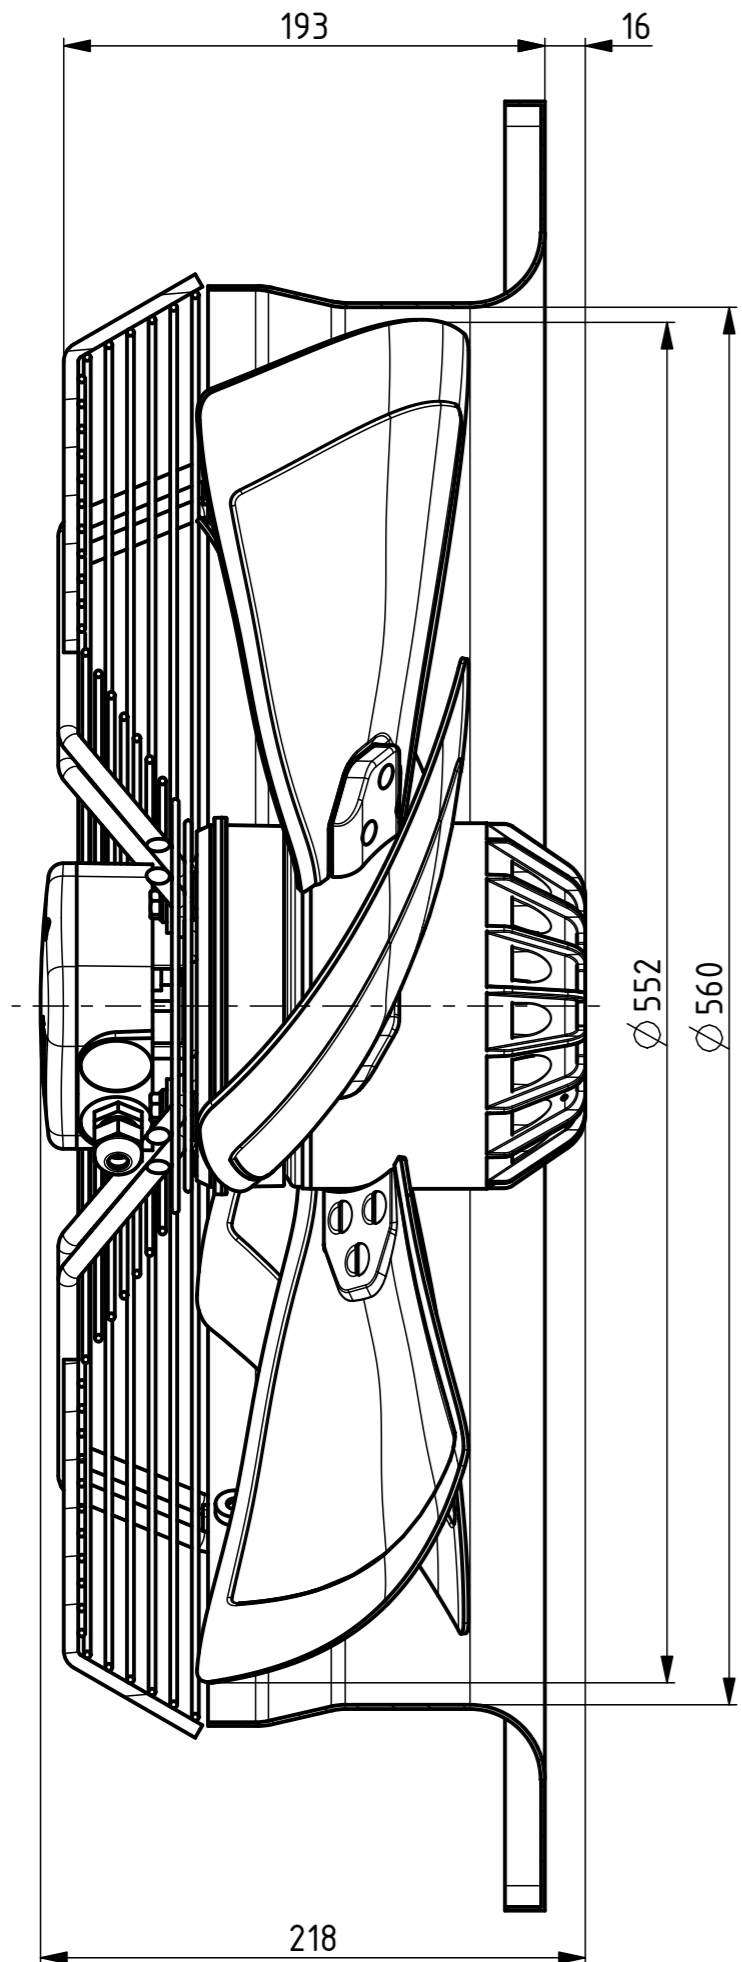

AIRFLOW
DIRECTION

Weight: 21kg

HITITE	MADE IN SLOVENIA	CE	DATE
R13P-5630HA-6M-7036		0313-4-1031	
1~230V 50Hz 420W 1,90A 865RPM			
MAX.AMB.55° C IP54 INS.CL.155 C=12,5µF/450V			
TH.PROT.			