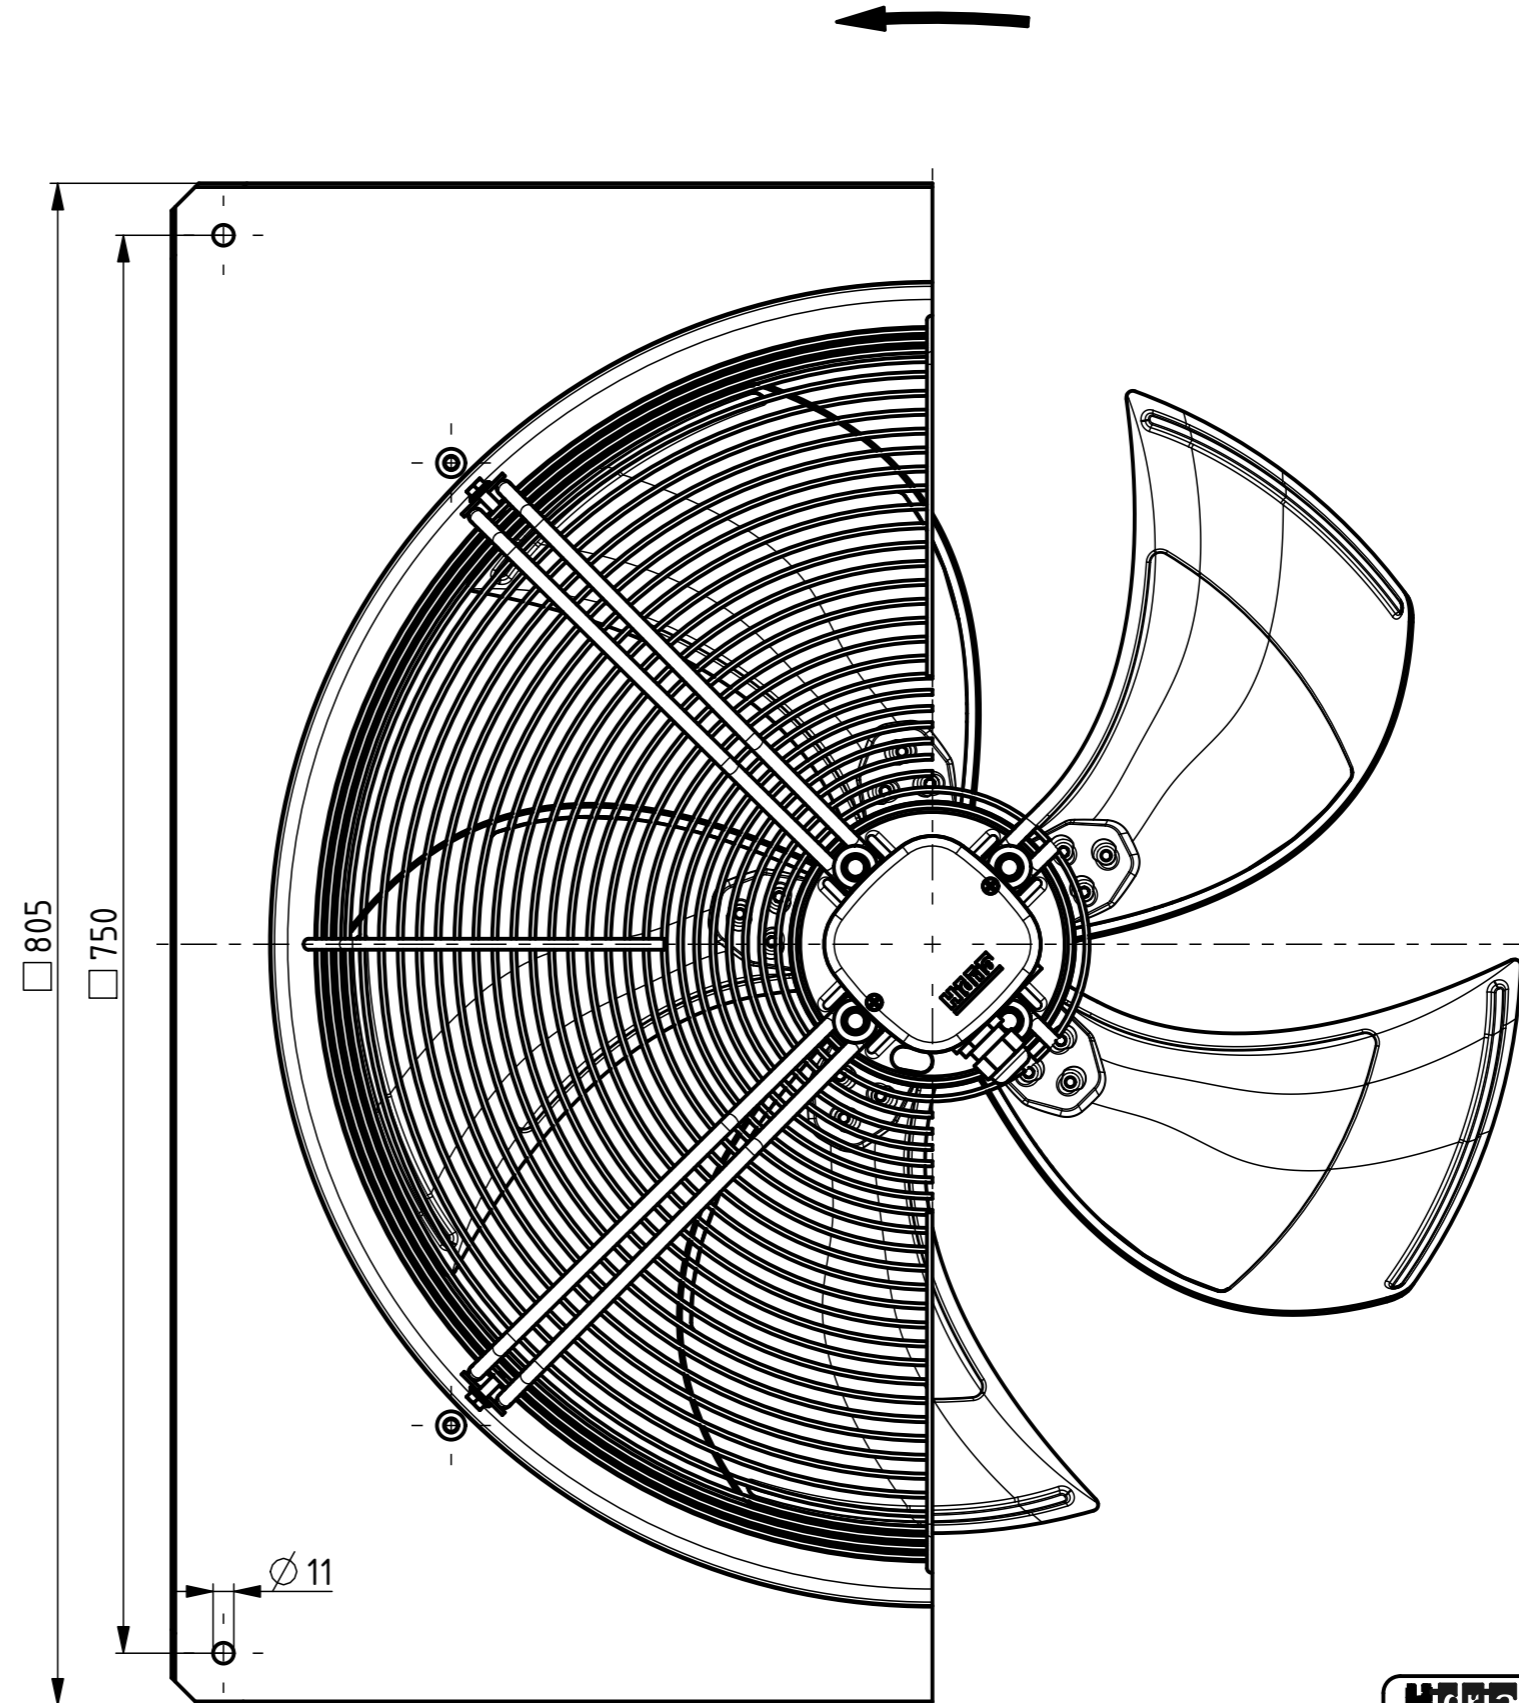

AIRFLOW
DIRECTION

Weight: 23,3kg

| | | | |
|---|------------------|-------------|------|
| Hidra | MADE IN SLOVENIA | CE | DATE |
| R13P-6330HA-12T2-7051 | | 0313-4-1037 | |
| 3~400V 50Hz D/Y 112/58W 0,33/0,13A 430/330RPM | | | |
| MAX.AMB.70° C IP54 INS.CL.155 | | | |
| TH.PROT. | | | |