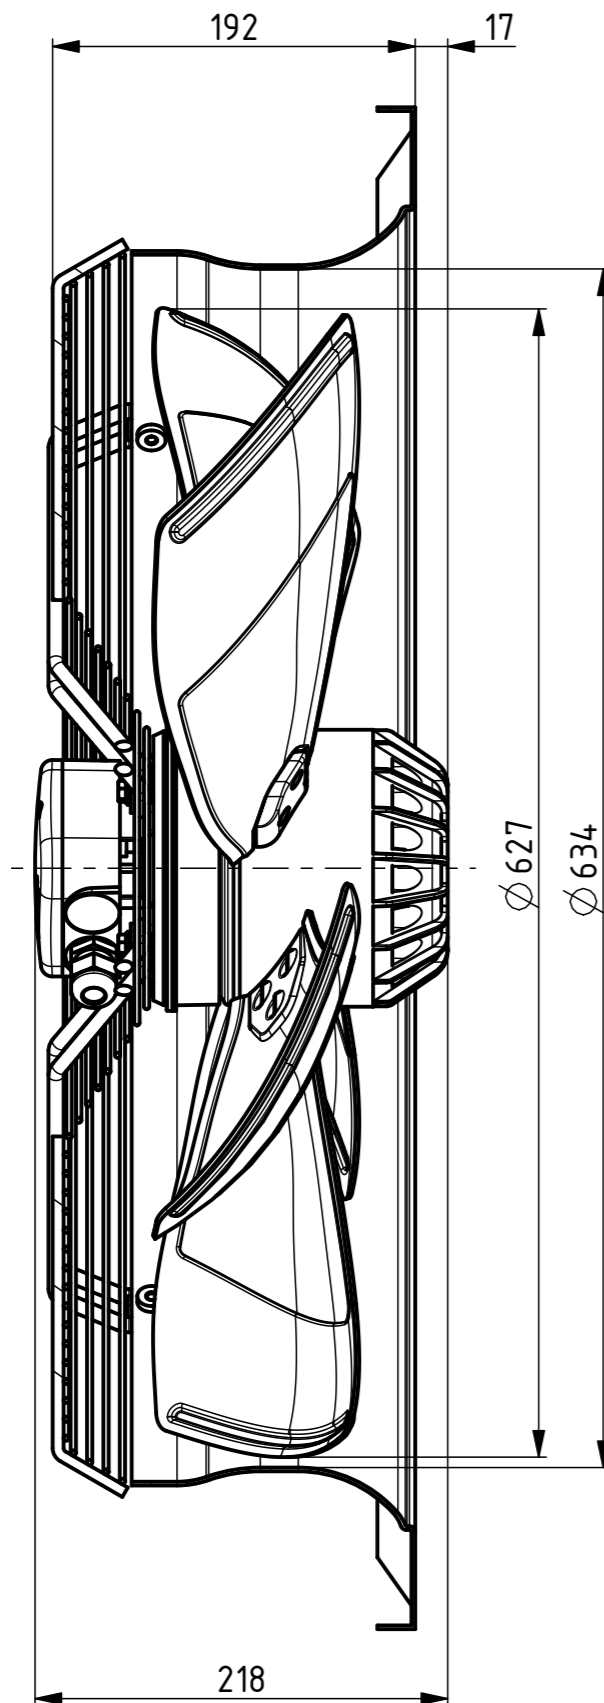

AIRFLOW
DIRECTION

Weight: 23,3kg

| | | | |
|---|------------------|-------------|------|
| Hidra | MADE IN SLOVENIA | CE | DATE |
| R13P-6330HA-12T2-7051 | | 0313-4-1037 | |
| 3~400V 50Hz D/Y 112/58W 0,33/0,13A 430/330RPM | | | |
| MAX.AMB.70° C IP54 INS.CL.155 | | | |
| TH.PROT. | | | |