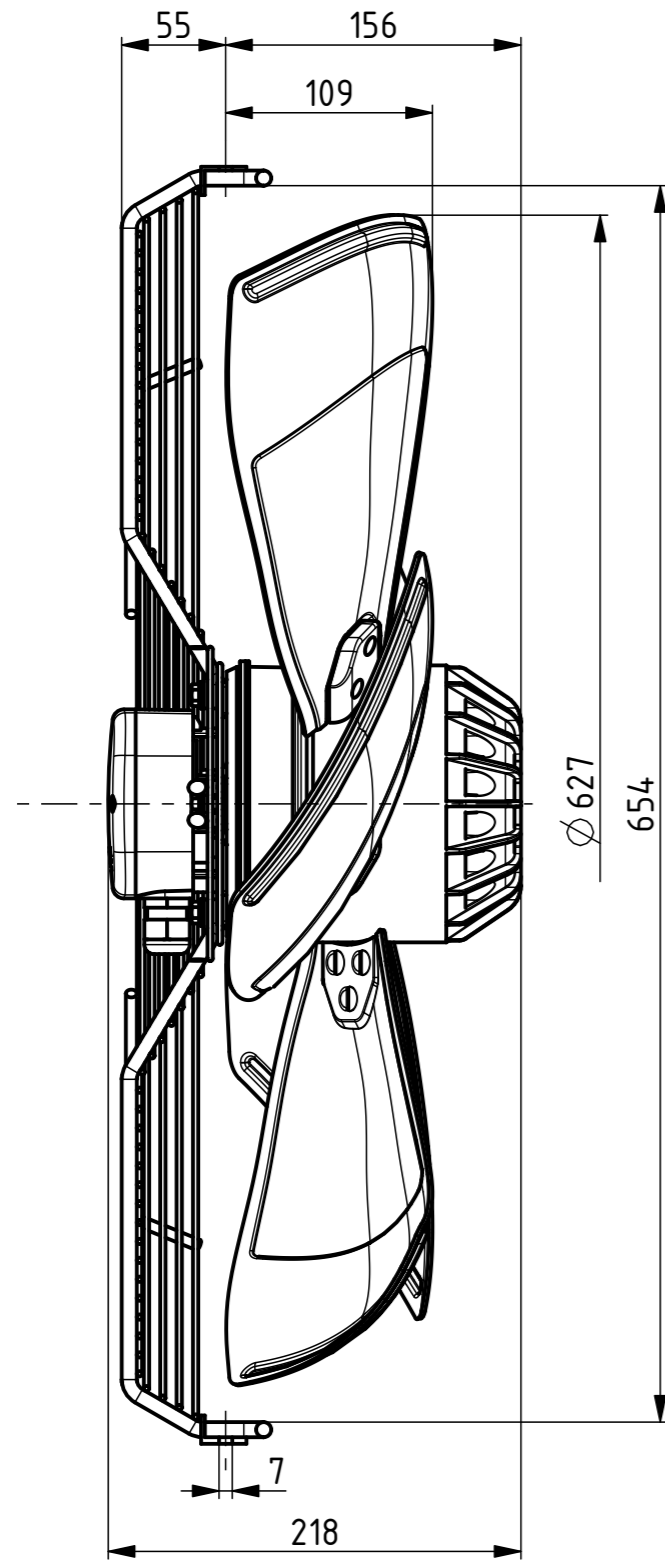

AIRFLOW
DIRECTION

Weight: 14,5kg

Hidra	MADE IN SLOVENIA	CE	DATE
R13R-6330HA-12T2-7051		0313-4-1041	
3~400V 50Hz D/Y 112/58W 0,33/0,13A 430/330RPM			
MAX.AMB.70° C IP54 INS.CL.155			
TH.PROT.			