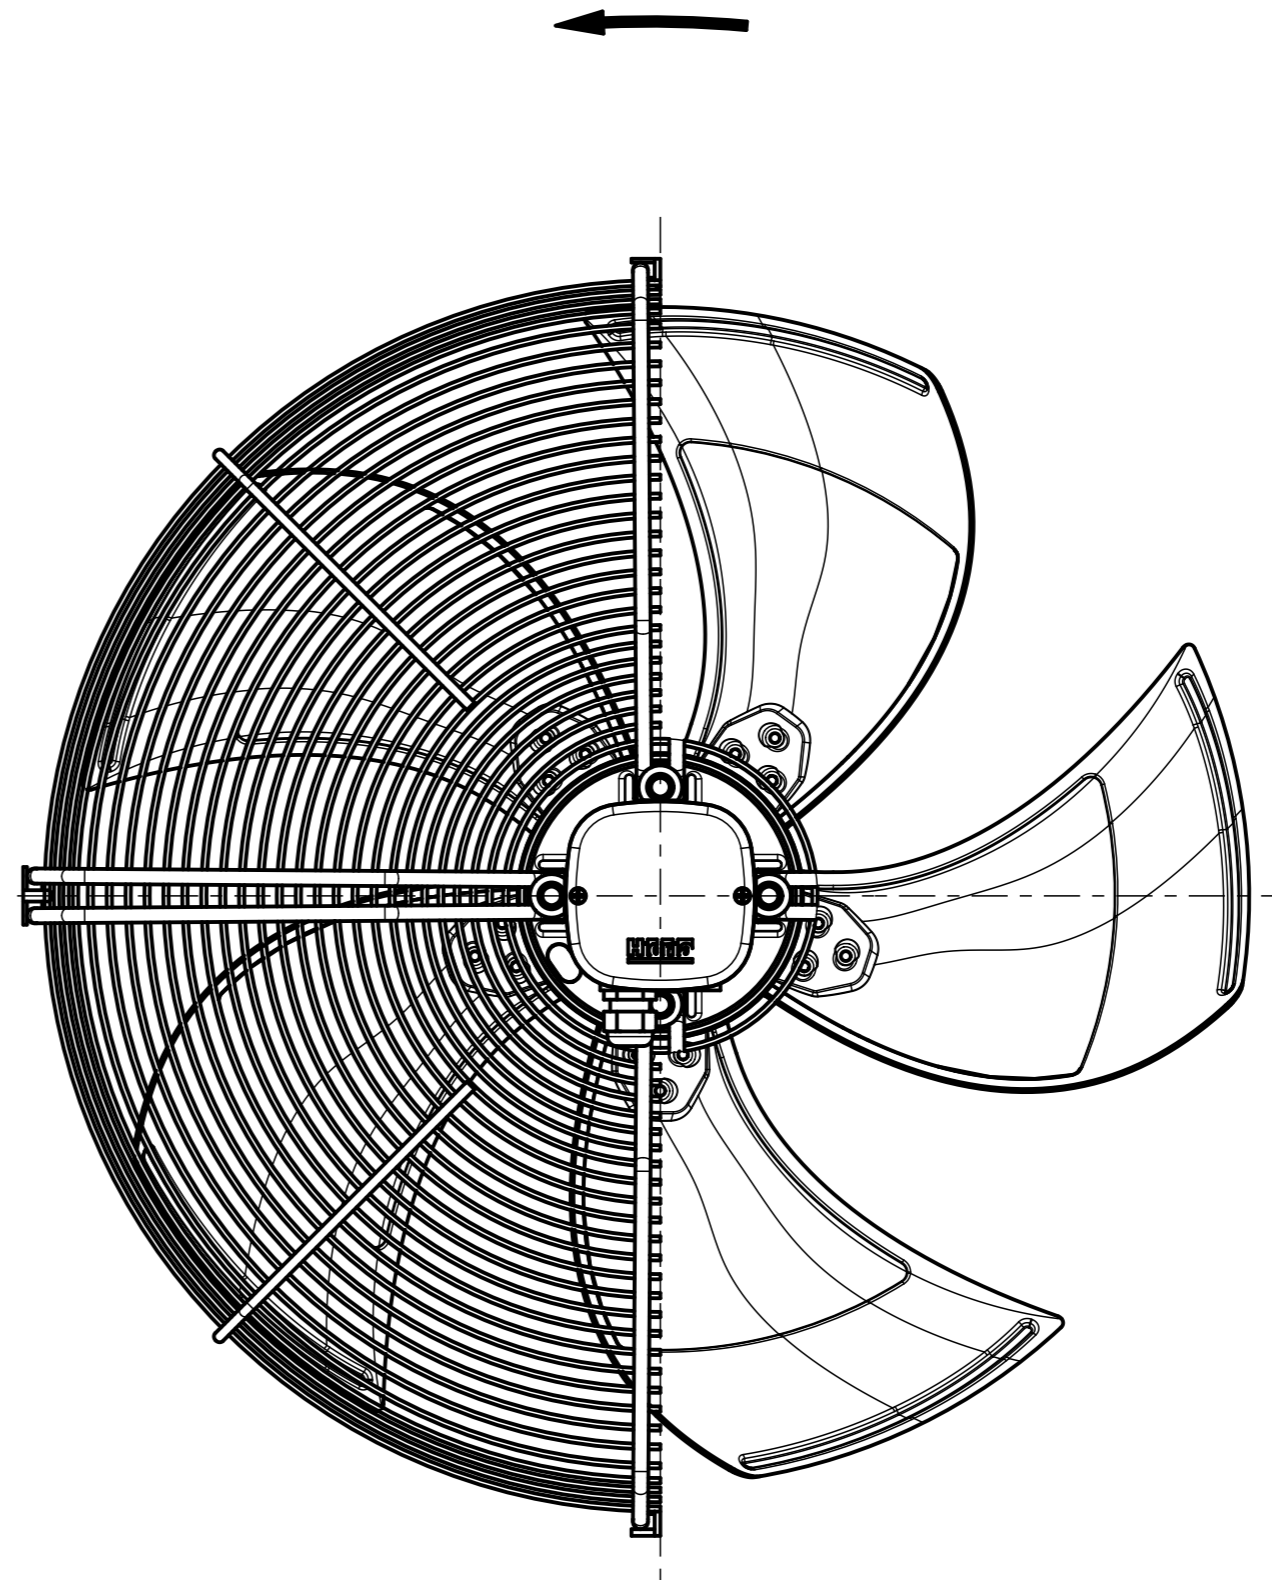

AIRFLOW
DIRECTION

Weight: 14,5kg

Hidra	MADE IN SLOVENIA	CE	DATE
R13R-6330HA-12T2-7051		0313-4-1041	
3~400V 50Hz D/Y 112/58W 0,33/0,13A 430/330RPM			
MAX.AMB.70° C IP54 INS.CL.155			
TH.PROT.			