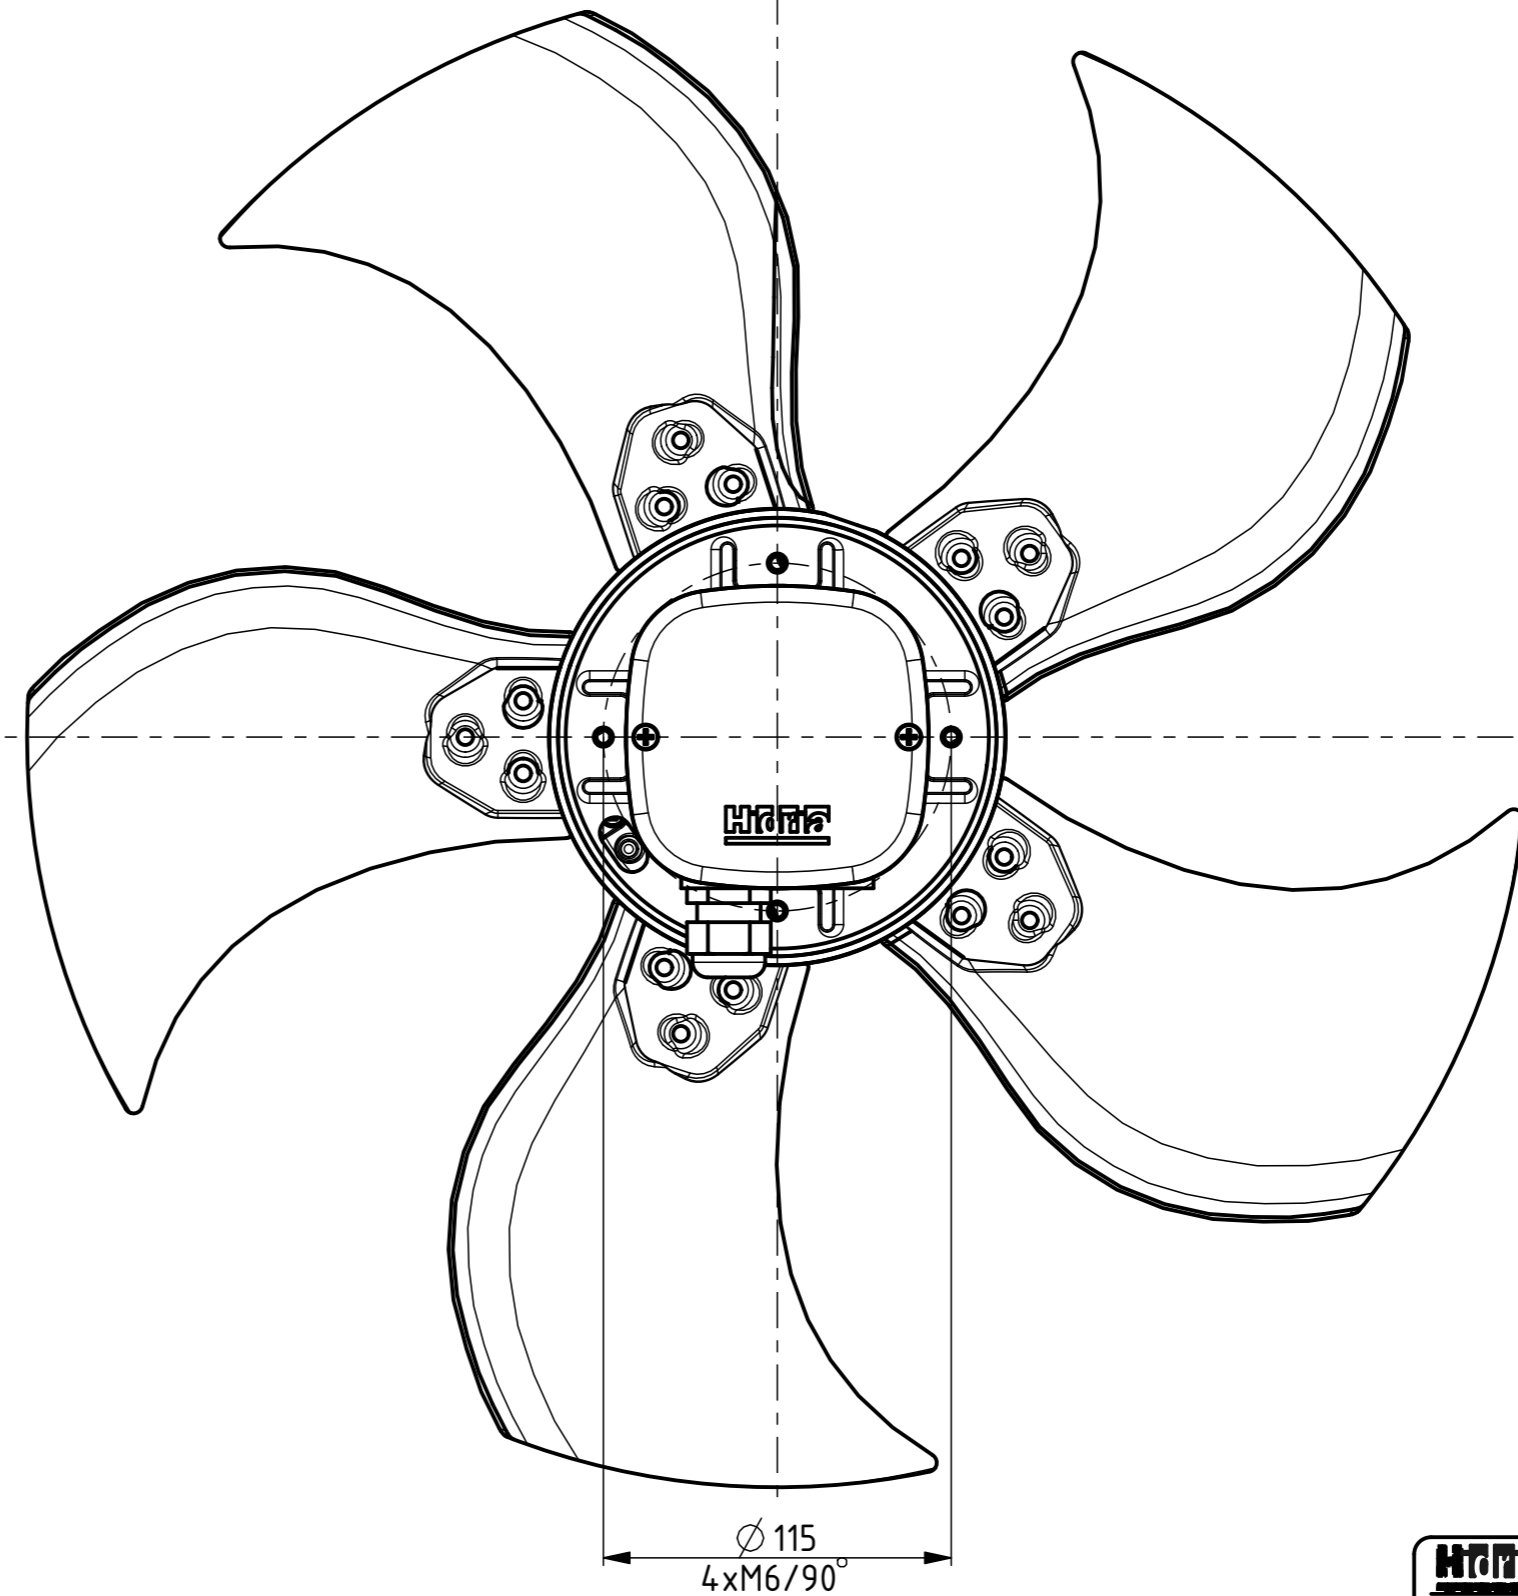

AIRFLOW
DIRECTION

Weight: 7,9kg

	MADE IN SLOVENIA		DATE
R13E-5030HA-6M-5072		0313-4-1104	
1~230V 50/60Hz 245/320W 1,10/1,35A 900/1030RPM			
MAX.AMB.60° C IP54 INS.CL.155 C=8pF/450V			
TH.PROT.			