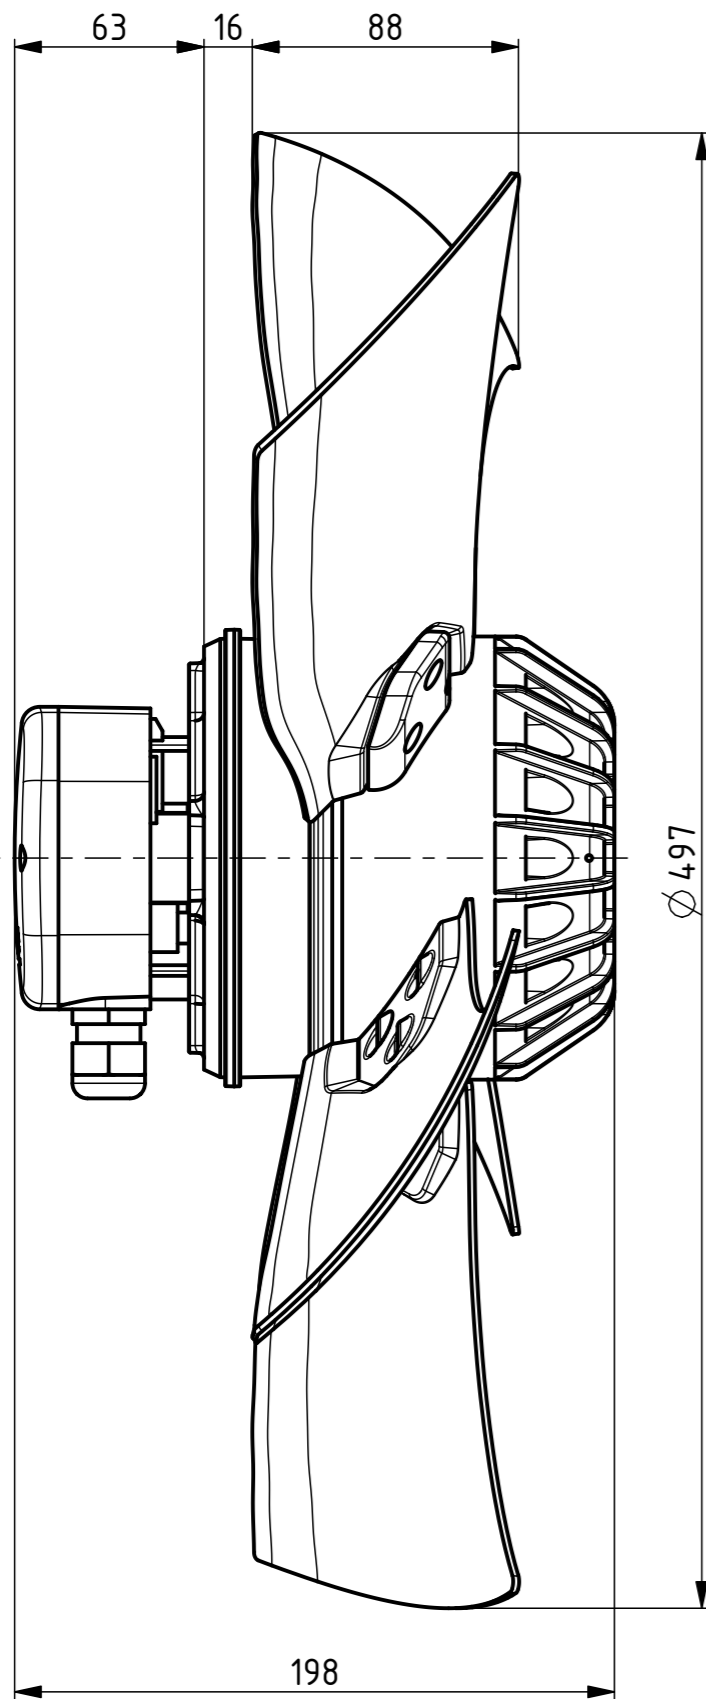

AIRFLOW
DIRECTION

Weight: 7,9kg

	MADE IN SLOVENIA		DATE
R13E-5030HA-6M-5072		0313-4-1104	
1~230V 50/60Hz 245/320W 1,10/1,35A 900/1030RPM			
MAX.AMB.60° C IP54 INS.CL.155 C=8pF/450V			
TH.PROT.			