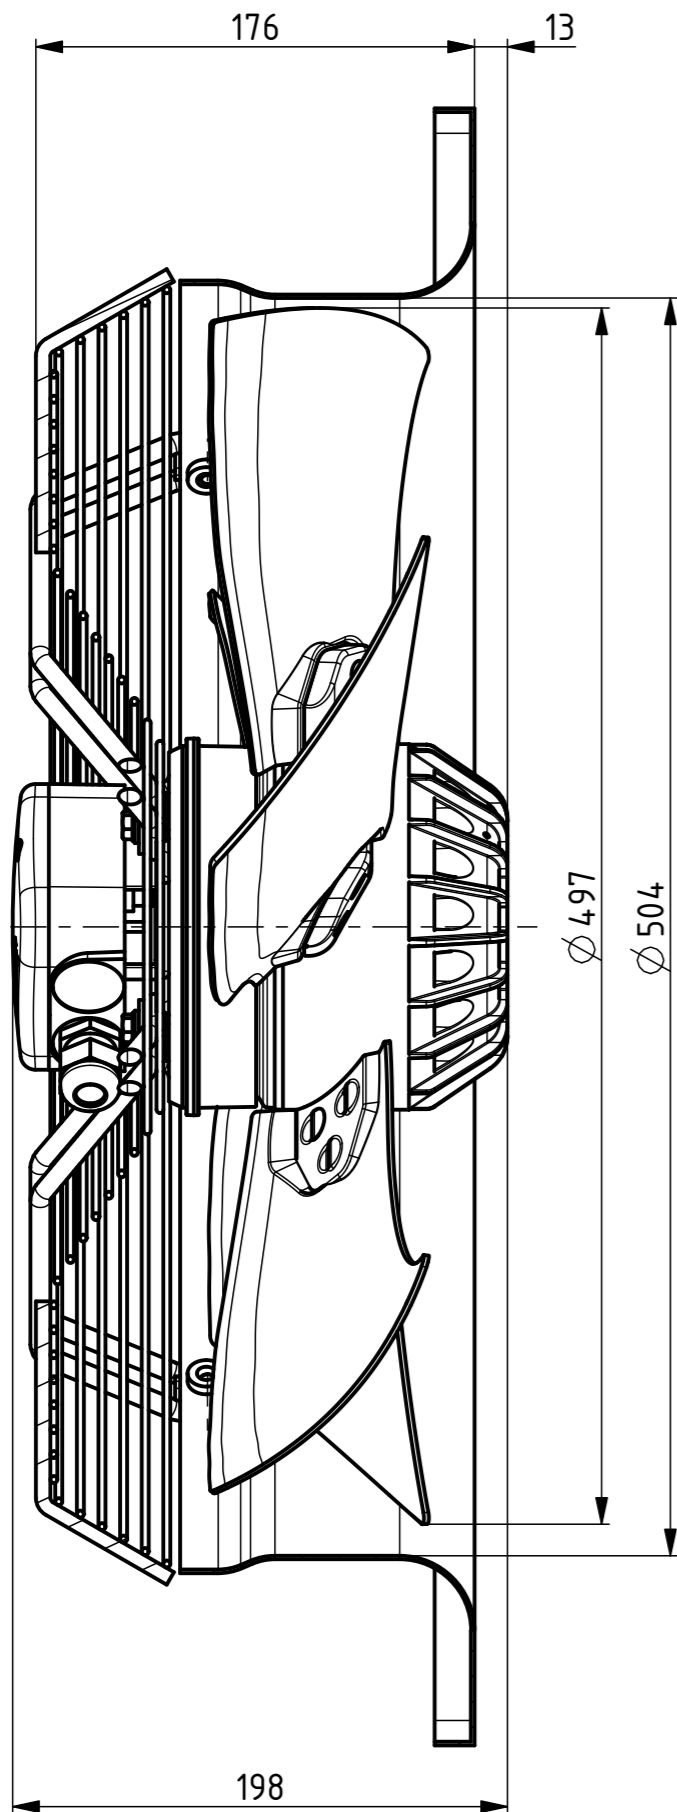

AIRFLOW
DIRECTION

Weight: 15,8kg

HIMA	MADE IN SLOVENIA	CE	DATE
R13P-5030HA-6M-5072		0313-4-1105	
1~230V 50/60Hz 245/320W 1,10/1,35A 900/1030RPM			
MAX.AMB.60° C IP54 INS.CL.155 C=8pF/450V			
TH.PROT.			