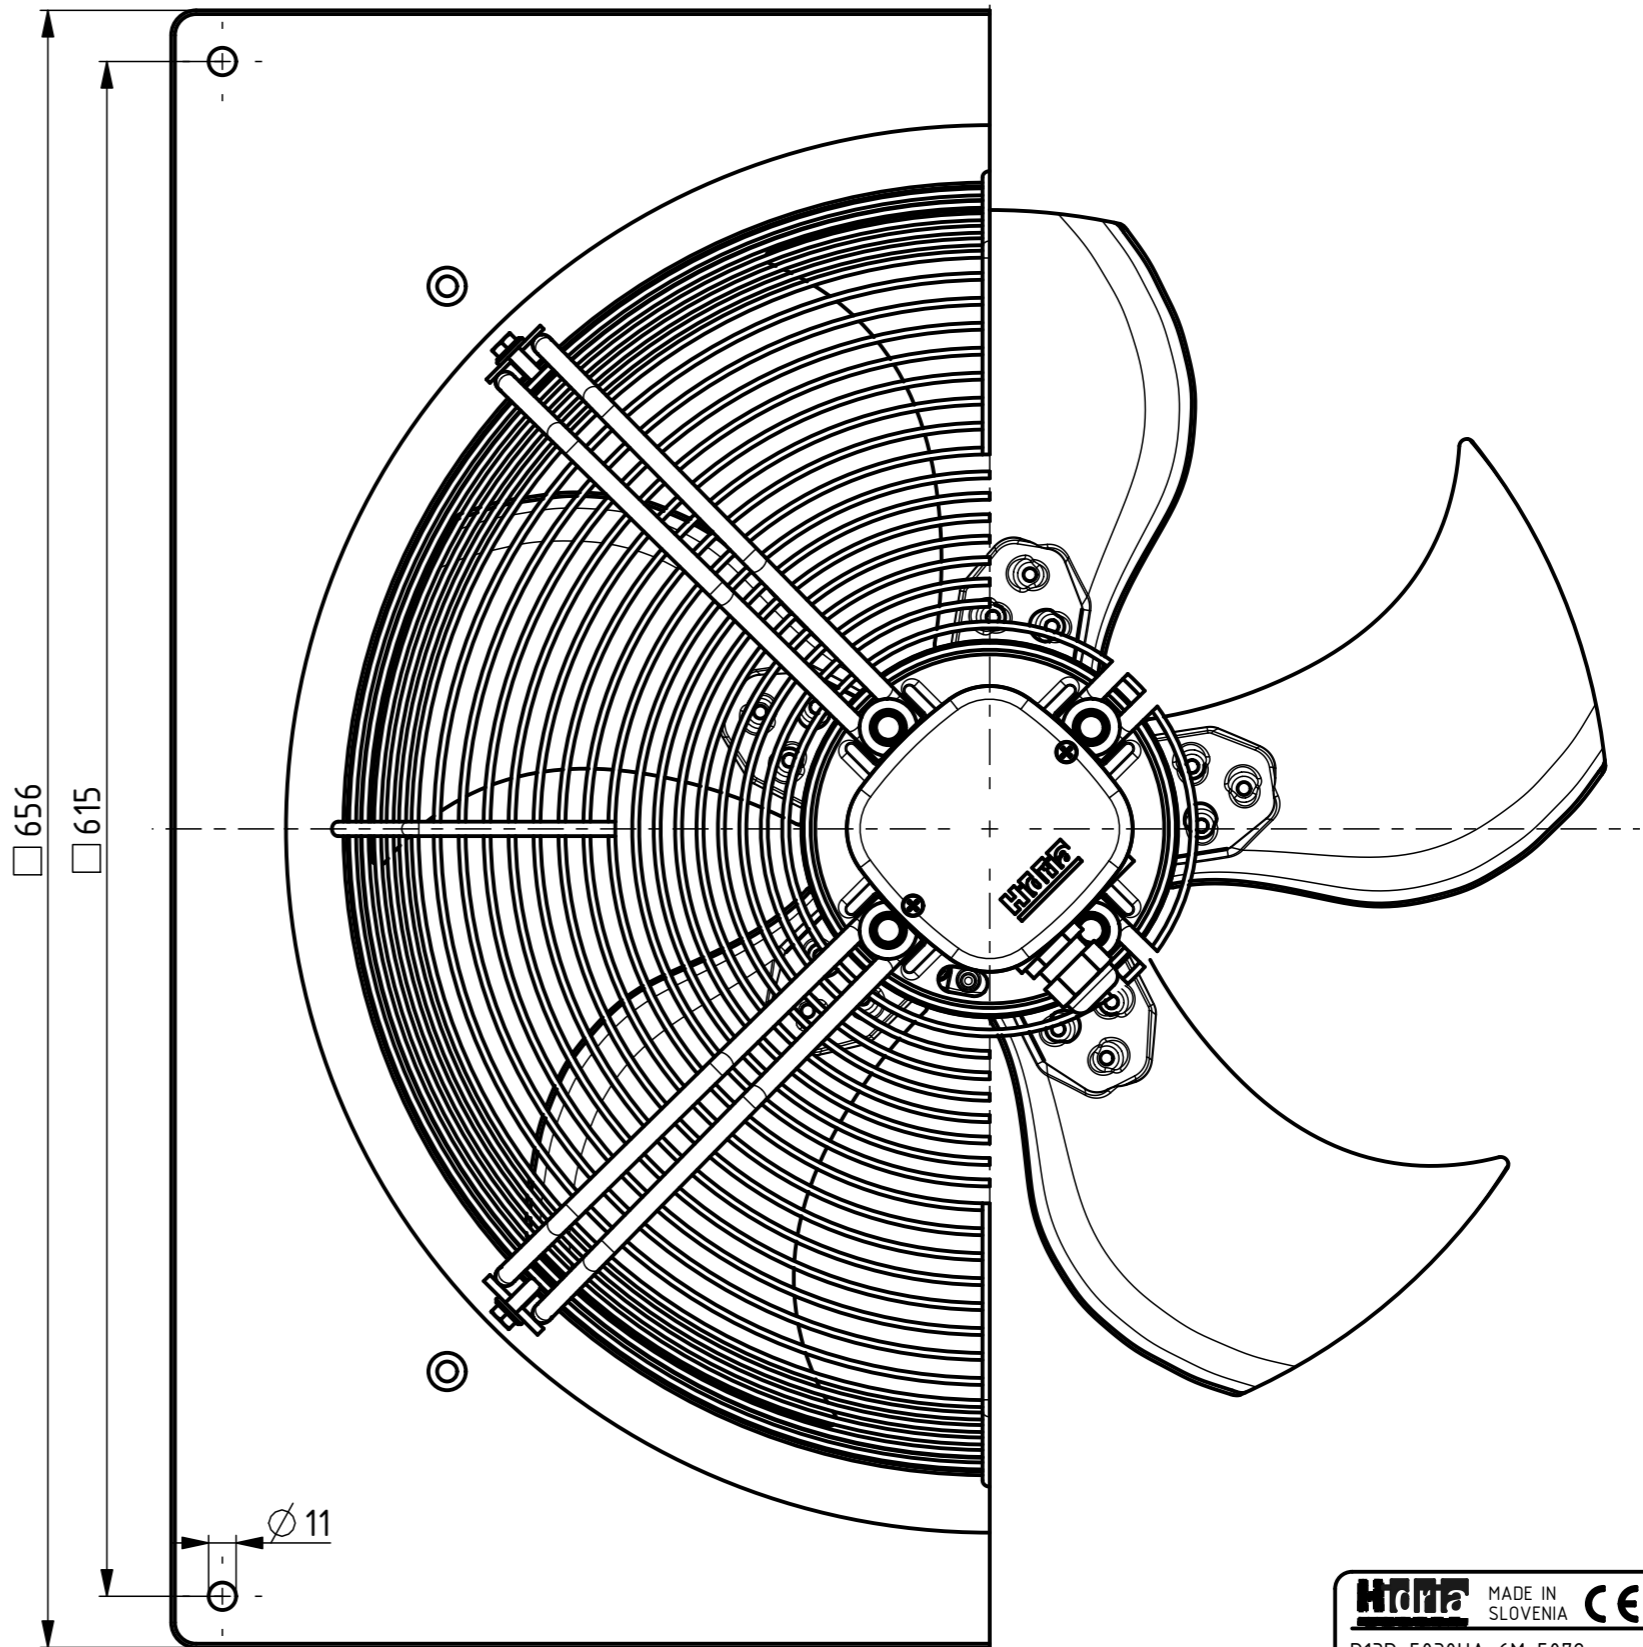

AIRFLOW
DIRECTION

Weight: 15,8kg

HIMA	MADE IN SLOVENIA	CE	DATE
R13P-5030HA-6M-5072		0313-4-1105	
1~230V 50/60Hz 245/320W 1,10/1,35A 900/1030RPM			
MAX.AMB.60° C IP54 INS.CL.155 C=8pF/450V			
TH.PROT.			