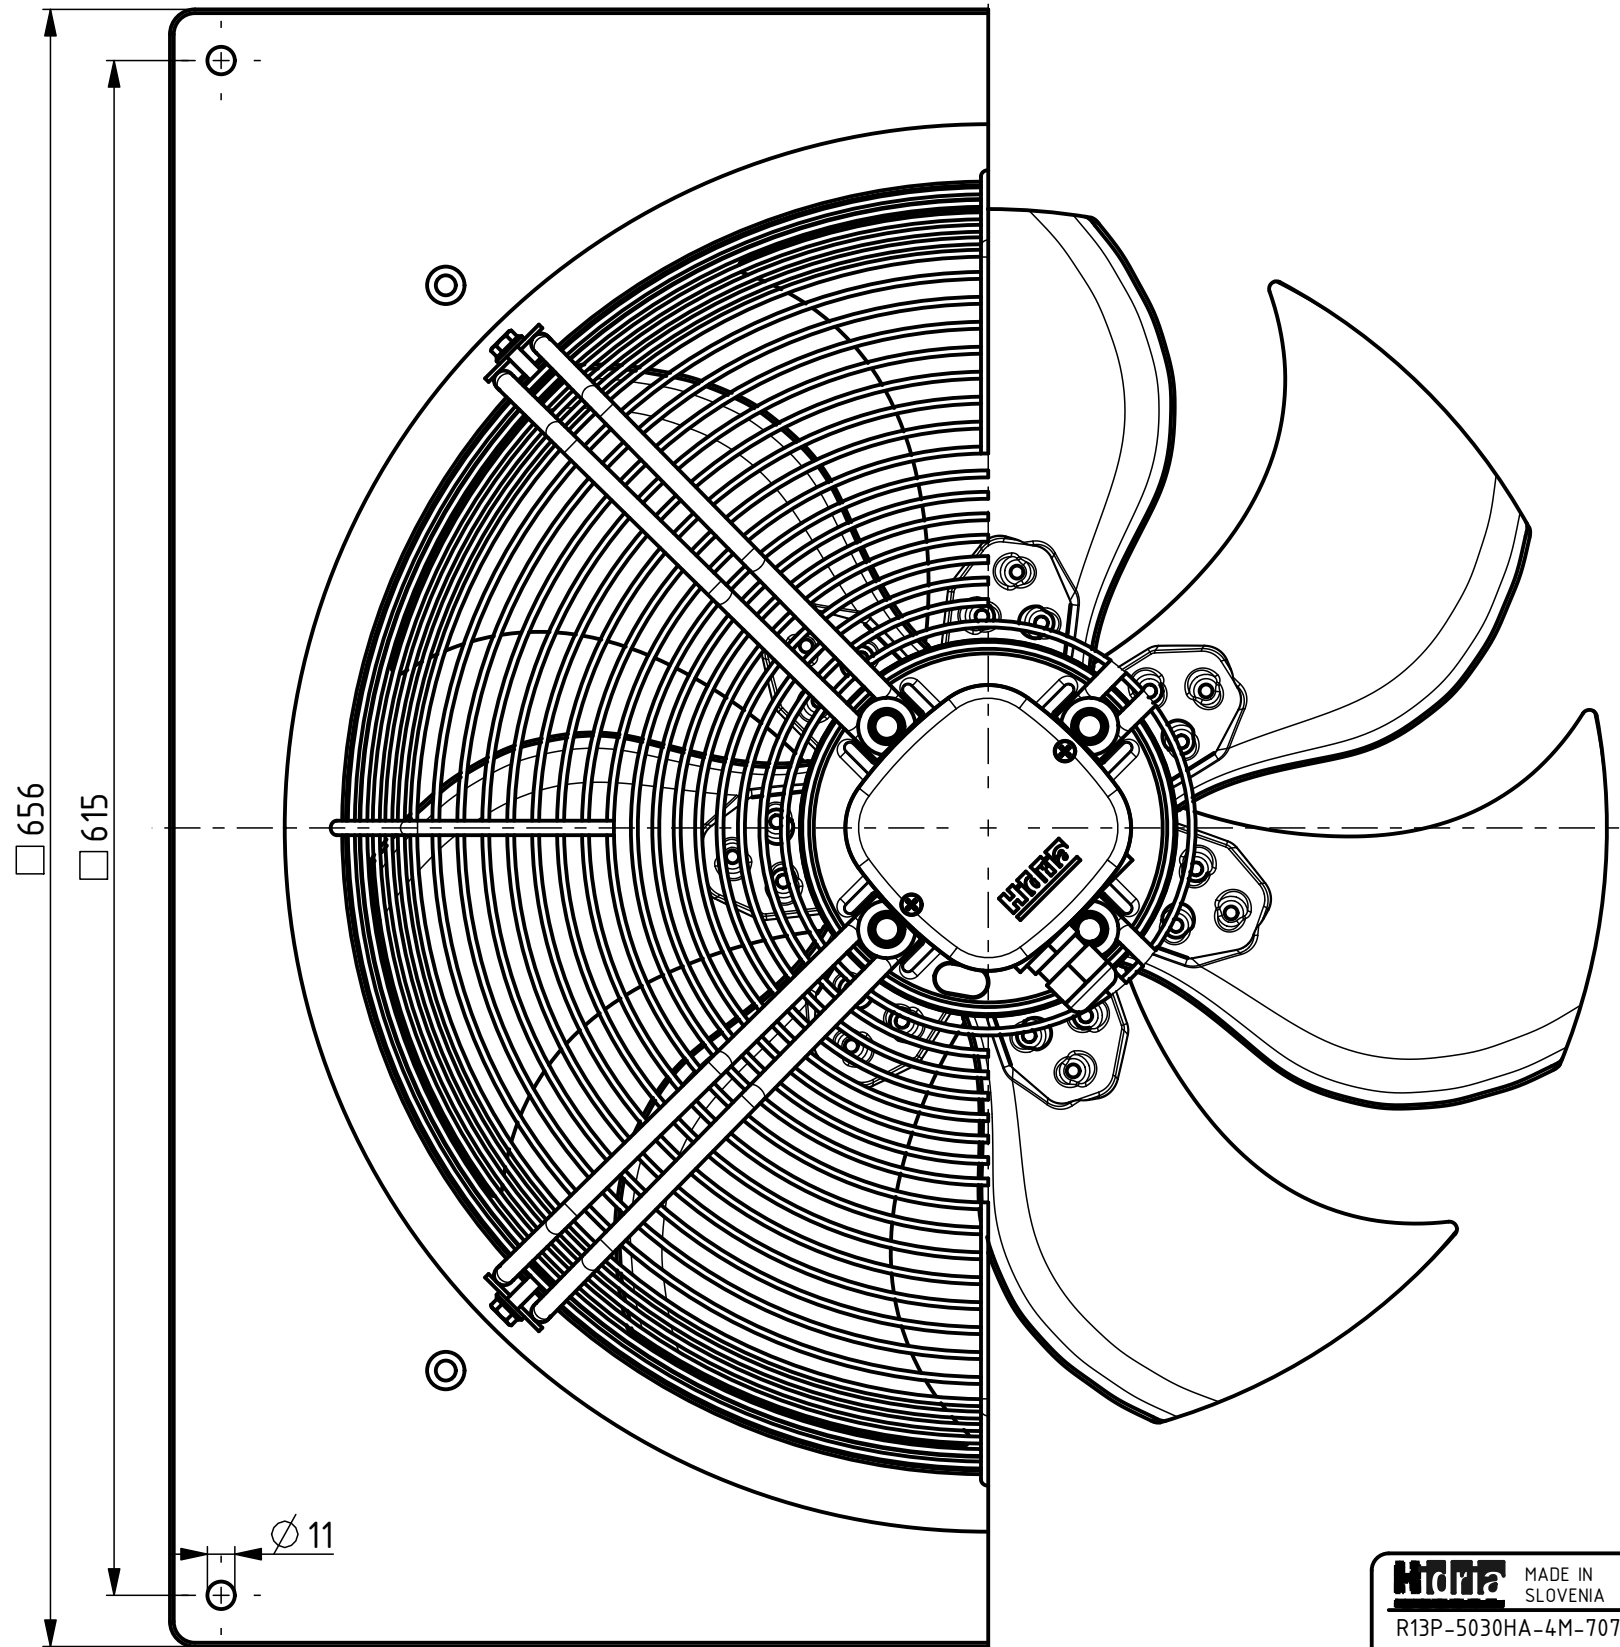

AIRFLOW
DIRECTION

176 33

Weight: 18,6kg

HITPA MADE IN SLOVENIA CE	DATE
R13P-5030HA-4M-7075	0313-4-1120
1~230V 50Hz 780W 3,5A 1370RPM	
MAX.AMB.60°C IP54 INS.CL.155 C=16pF/450V	
TH.PROT.	
ErP: Effes=29,4% (A,static) N=36,4	