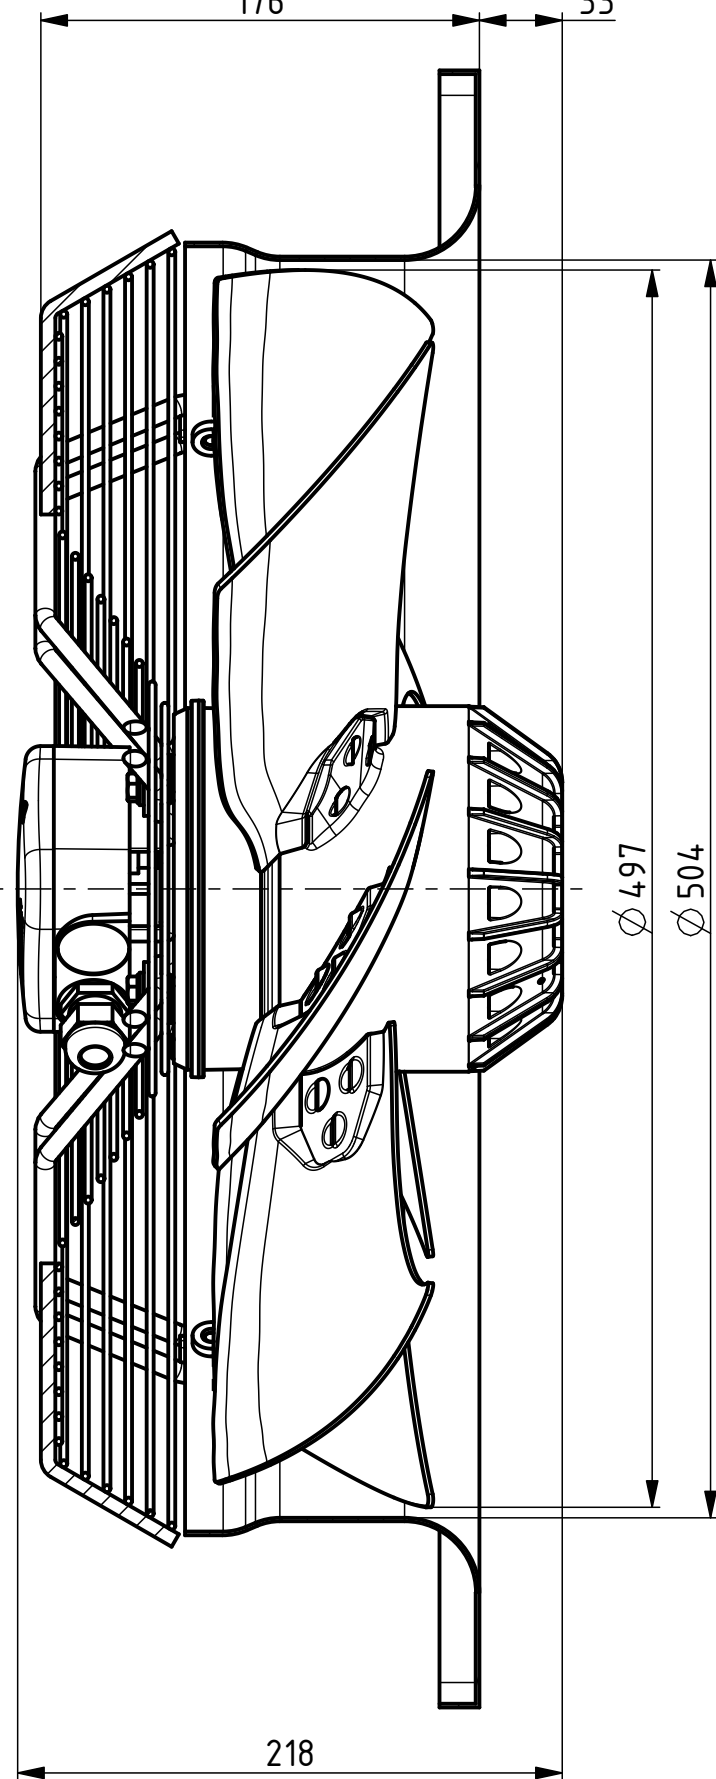

AIRFLOW
DIRECTION

176 33

Weight: 18,6kg

HITPA MADE IN SLOVENIA CE	DATE
R13P-5030HA-4M-7075	0313-4-1120
1~230V 50Hz 780W 3,5A 1370RPM	
MAX.AMB.60°C IP54 INS.CL.155 C=16pF/450V	
TH.PROT.	
ErP: Effes=29,4% (A,static) N=36,4	